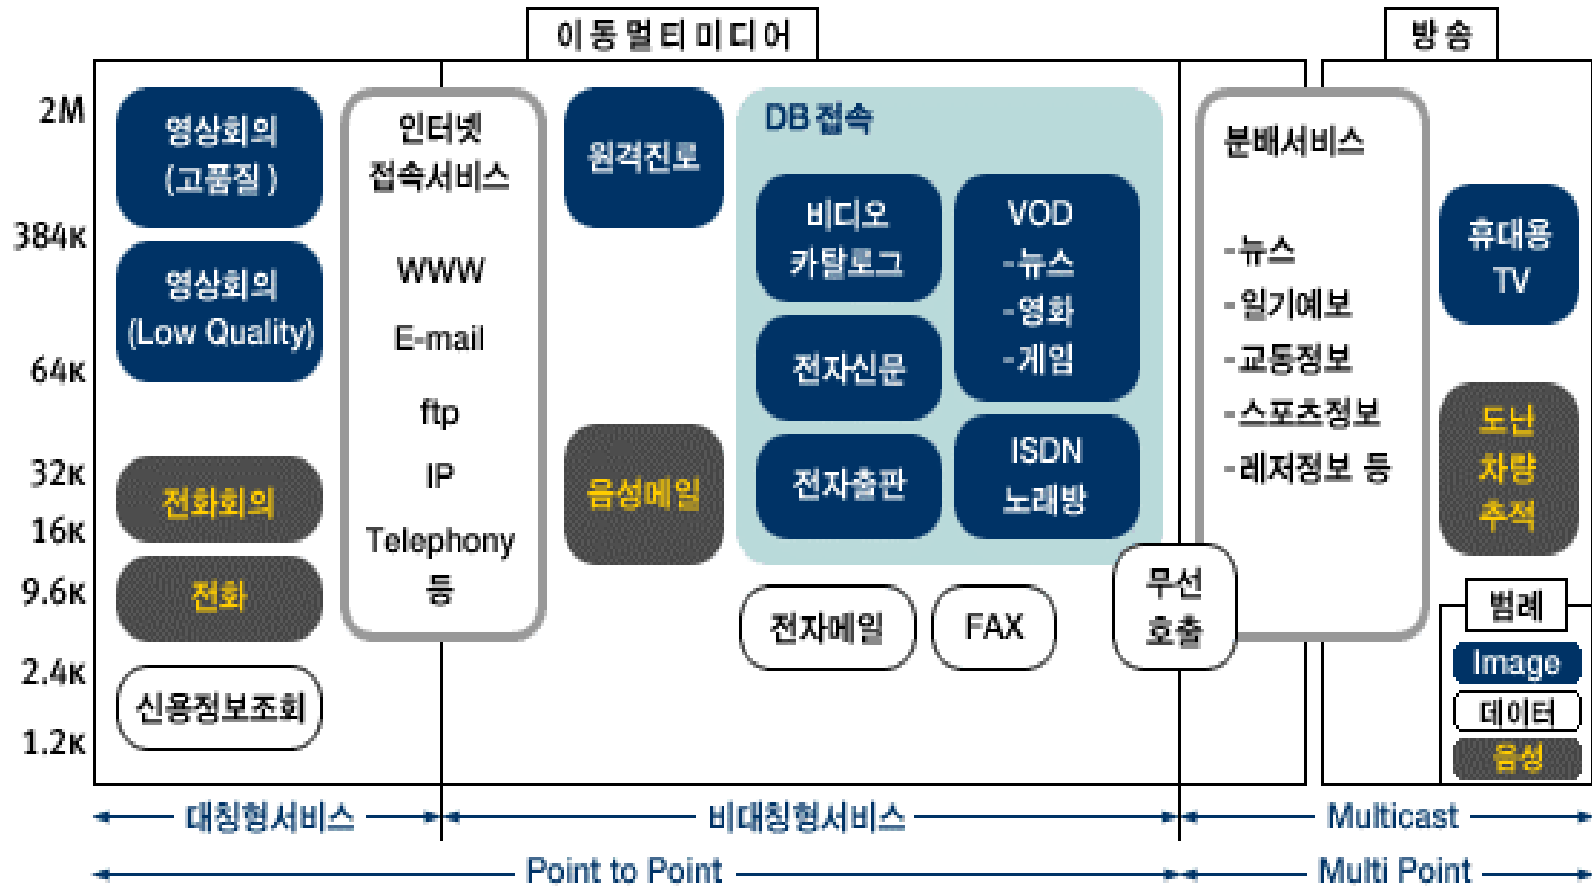

Let's **KT** IMT-2000

IMT-2000 가

(KT ICOM : 2000.8)

Your Digital Destiny with IMT-2000

IMT-2000

◆ IMT2000

- ❖ (mobility service)
 -
 - (emergency call)
- ❖ (interactive service)
 - (conversational) :
 - (messaging) : store-and-forward
 - (retrieval and storage) :
- ❖ (distribution service)
 -
 - (broadcast) , (presentation) 가
 - ,

◆ IMT-2000

- ❖ CCITT E-/ F- :

Your Digital Destiny with IMT-2000

IMT-2000

: SK Telecom Homepage

Your Digital Destiny with IMT-2000

Let's **KT**

IMT-2000