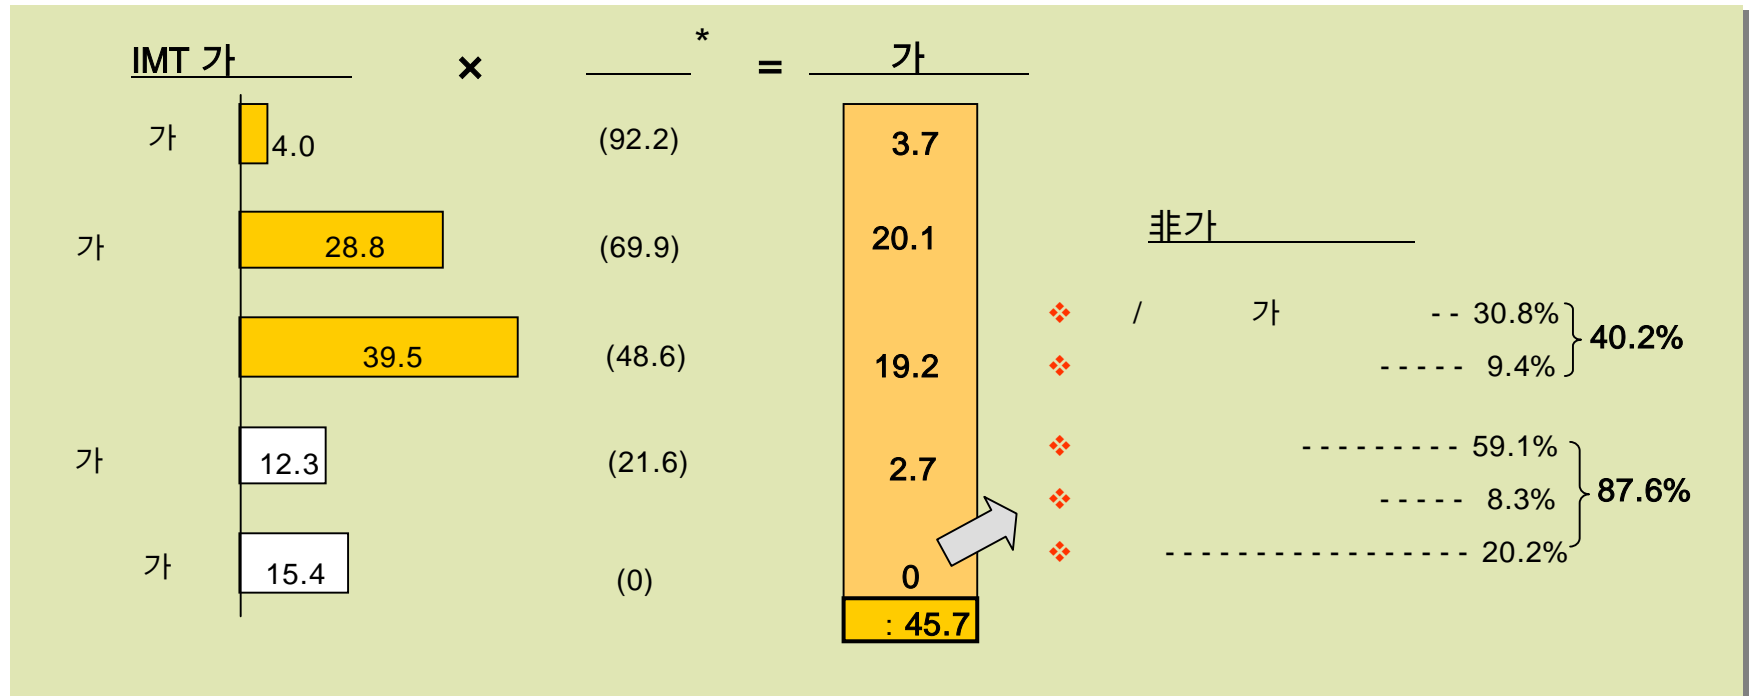

Let's **KT** IMT-2000

IMT-2000 가