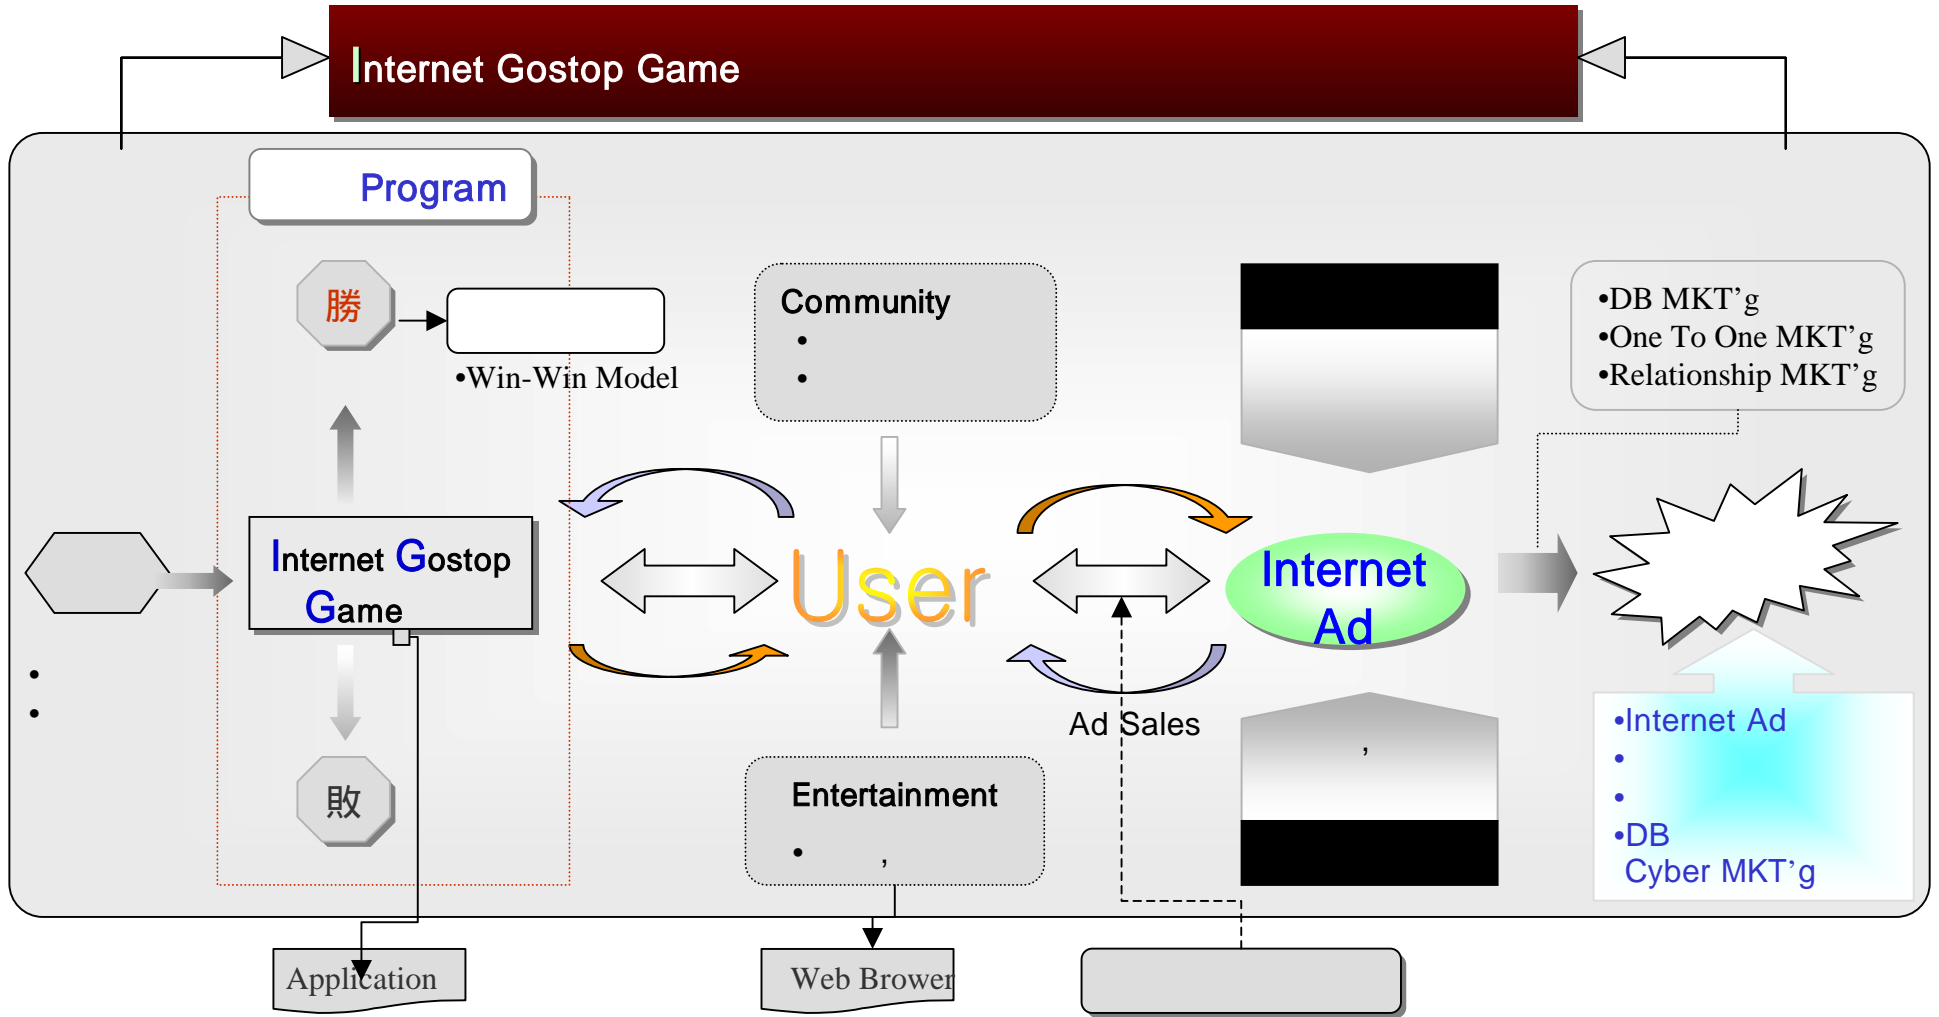

-
-
-
-
-
-
-

300.

310.

<input type="checkbox"/>	Internet Gostop Game Site	Open		
<input type="checkbox"/>	Internet Gostop Game Site	Open	2	5

<input type="checkbox"/>	Internet Gostop Game Site	Management		
<input type="checkbox"/>		Open 1	100	

-
-
-

320 . Market Segmentation

330 . Targeting

Target

-
-
-
-
-

가

340 . Key Success Concept

350 . MKT'g Flow

- Target MKT'g
- User Profile
- Time

410 . Action Plan

411.

User ID, Intro Message

-
- Help Desk

Point

-
- (win-win)

Guest	Point	<u>1220</u>
-------	-------	-------------