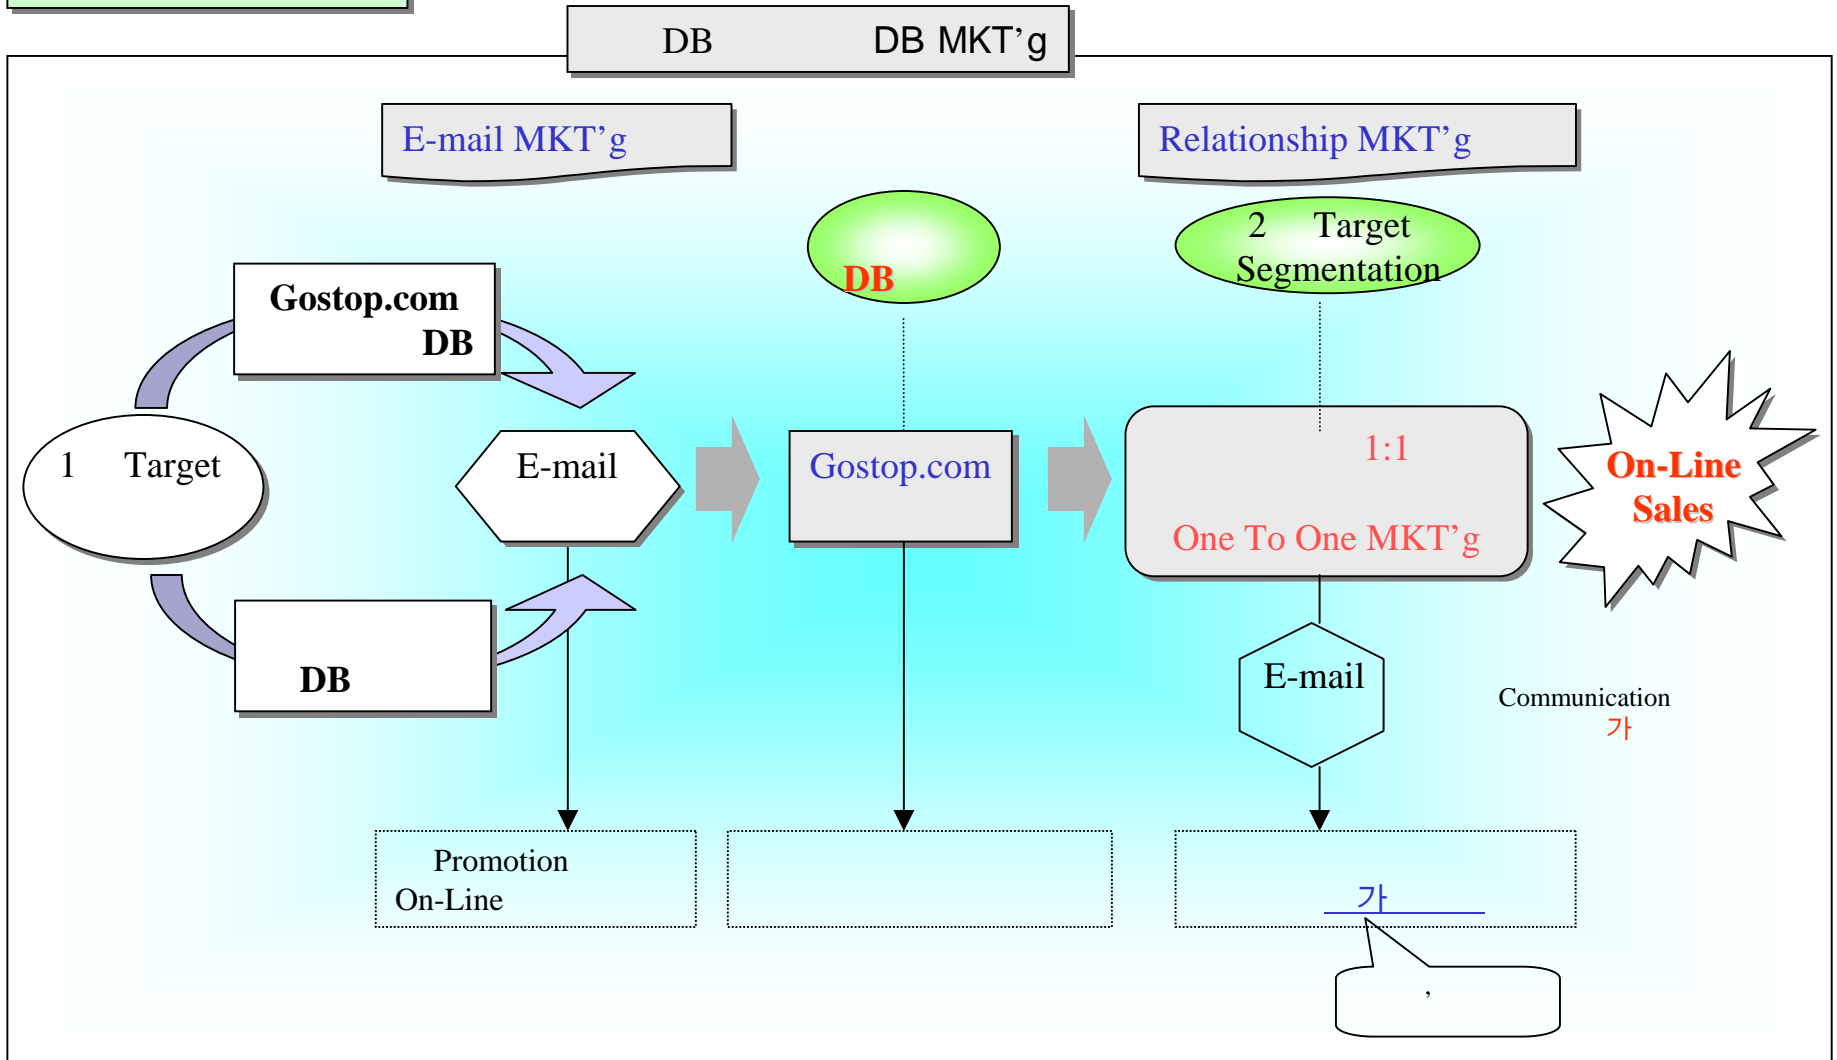

420 . Structure

IGG Application

/

100

Help Desk

-
-

-
-

-
-
-
-

440 . Management Plan

443.DB MKT'g Plan

		2000				2001		2002		
		1/4	2/4	3/4	4/4					
		5	20	50	70	200		350		
		-	40,000	100,000	200,000	400,000	1,600,000	850,000	3,400,000	2000 4 Site Open
		-	-	5,000	15,000	30,000	120,000	50,000	200,000	
		-	-	10,000	30,000	50,000	200,000	100,000	400,000	
		-	-	10,000	25,000	30,000	120,000	40,000	160,000	
		-	-	5,000	10,000	20,000	80,000	40,000	160,000	
								30,000	120,000	
		-	40,000	130,000	280,000	530,000	2,120,000	1,110,000	4,440,000	
		89,857	141,508	129,743	154,543	160,000	640,000	180,000	720,000	
		-89,857	-101,508	257	125,457	370,000	1,480,000	930,000	3,720,000	