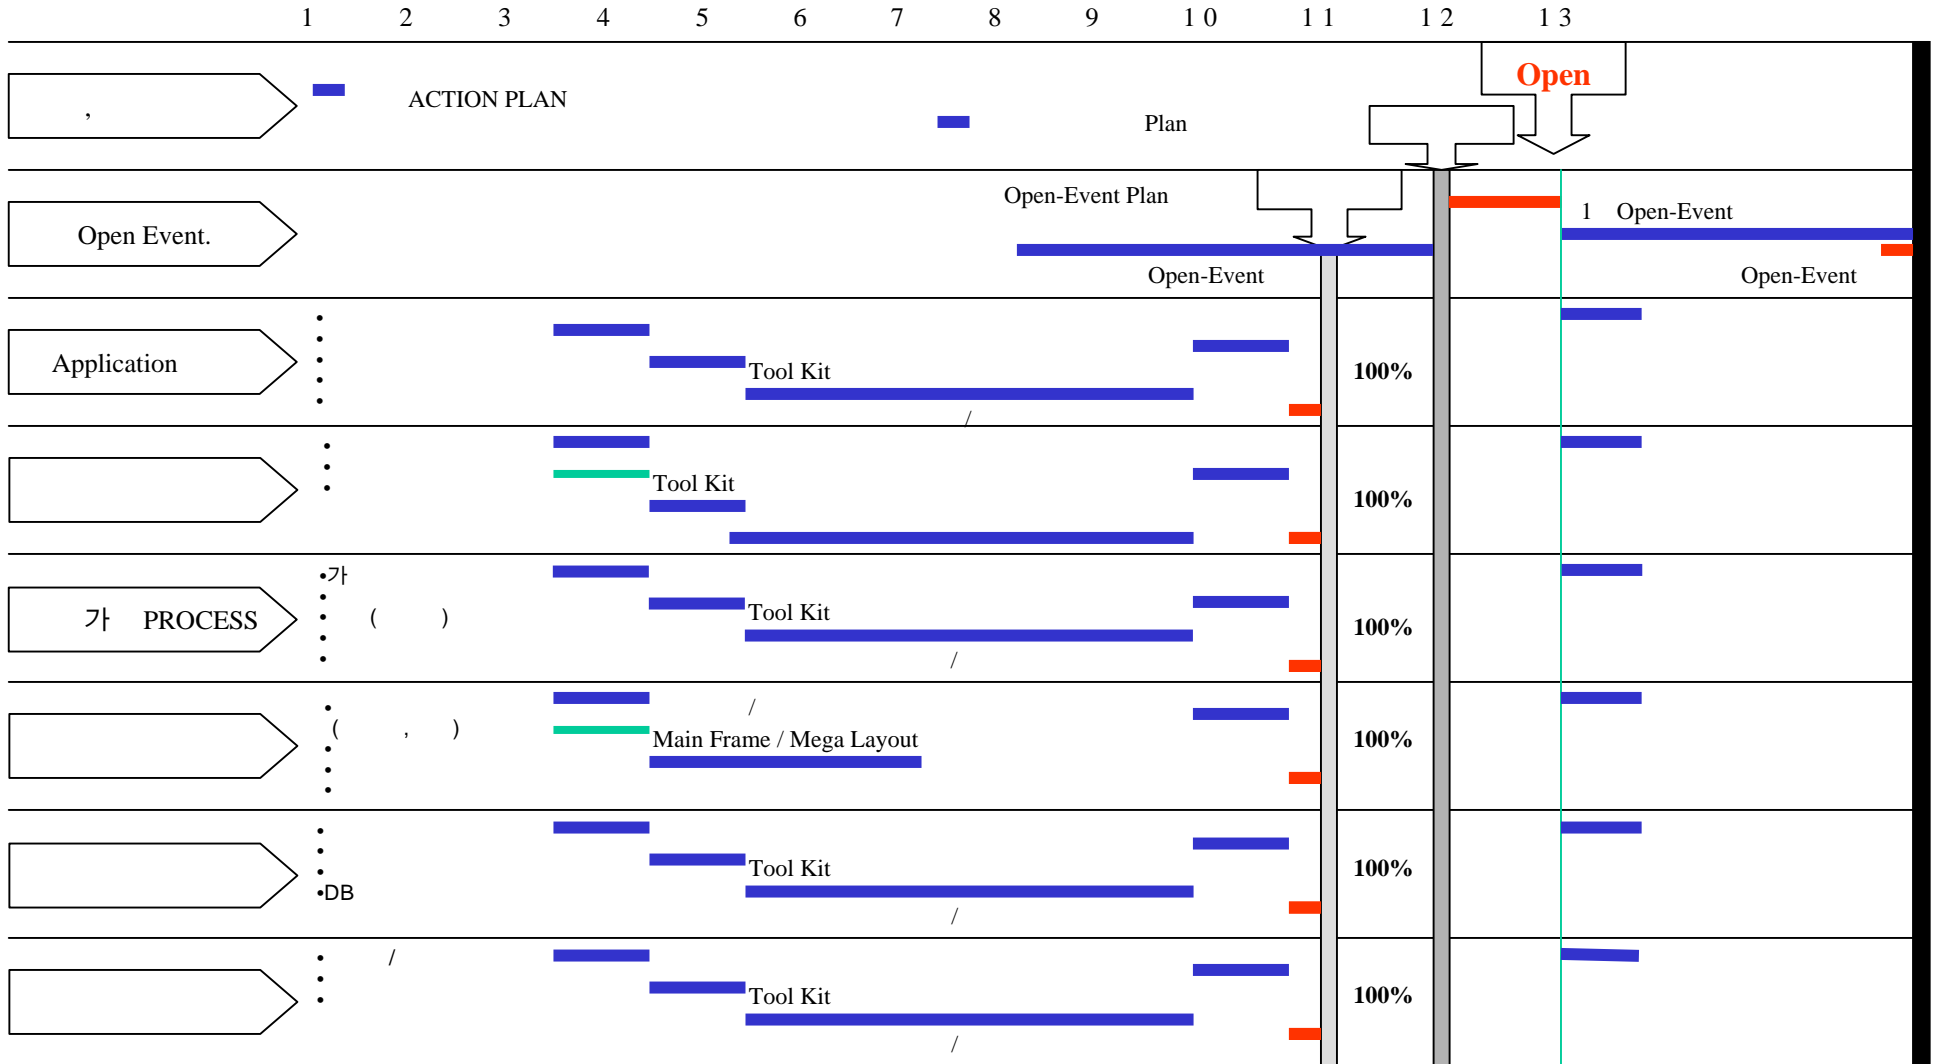

430 . Schedule