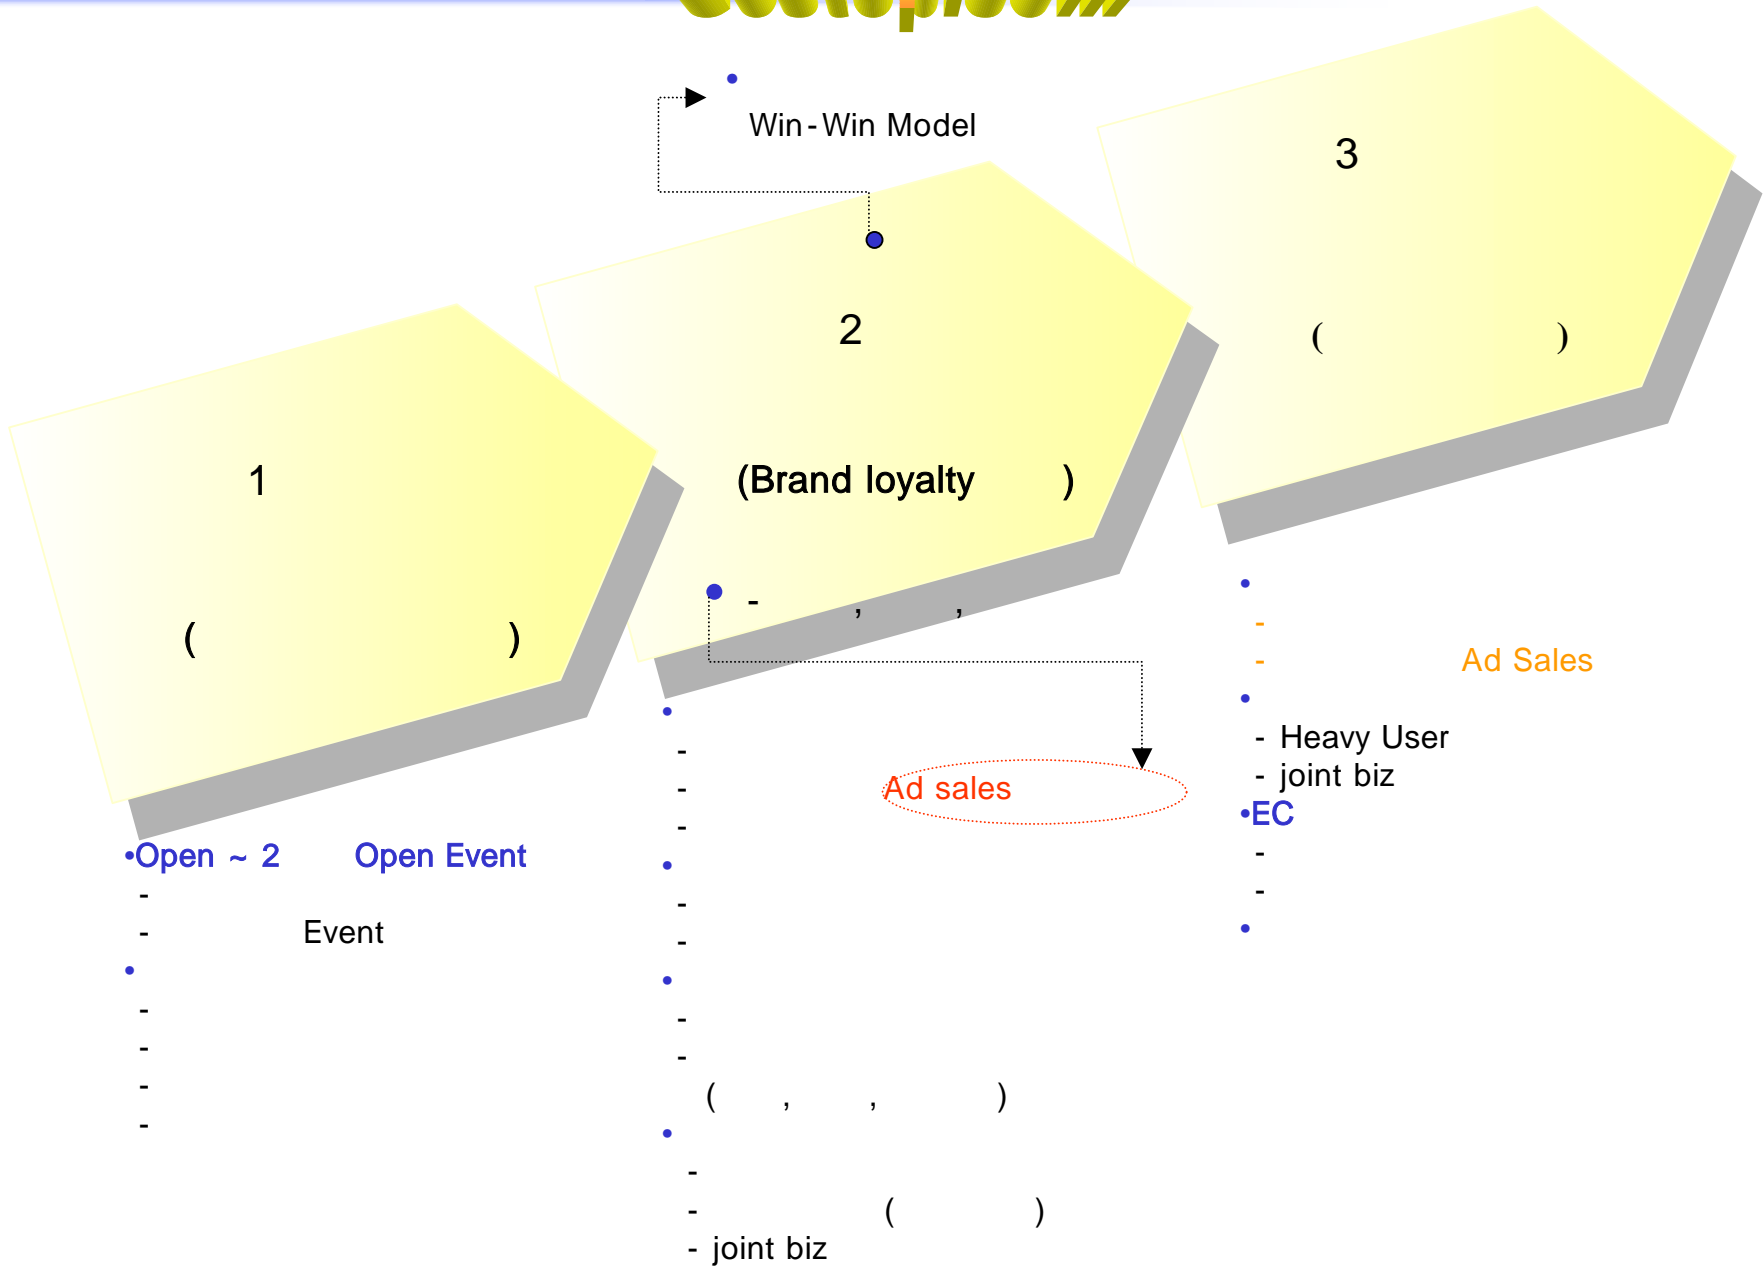

440 . Management Plan

443.DB MKT'g Plan

		2000				2001		2002		
		1/4	2/4	3/4	4/4					
		5	20	50	70	200		350		
		-	40,000	100,000	200,000	400,000	1,600,000	850,000	3,400,000	2000 4 Site Open
		-	-	5,000	15,000	30,000	120,000	50,000	200,000	
		-	-	10,000	30,000	50,000	200,000	100,000	400,000	
		-	-	10,000	25,000	30,000	120,000	40,000	160,000	
		-	-	5,000	10,000	20,000	80,000	40,000	160,000	
								30,000	120,000	
		-	40,000	130,000	280,000	530,000	2,120,000	1,110,000	4,440,000	
		89,857	141,508	129,743	154,543	160,000	640,000	180,000	720,000	
		-89,857	-101,508	257	125,457	370,000	1,480,000	930,000	3,720,000	