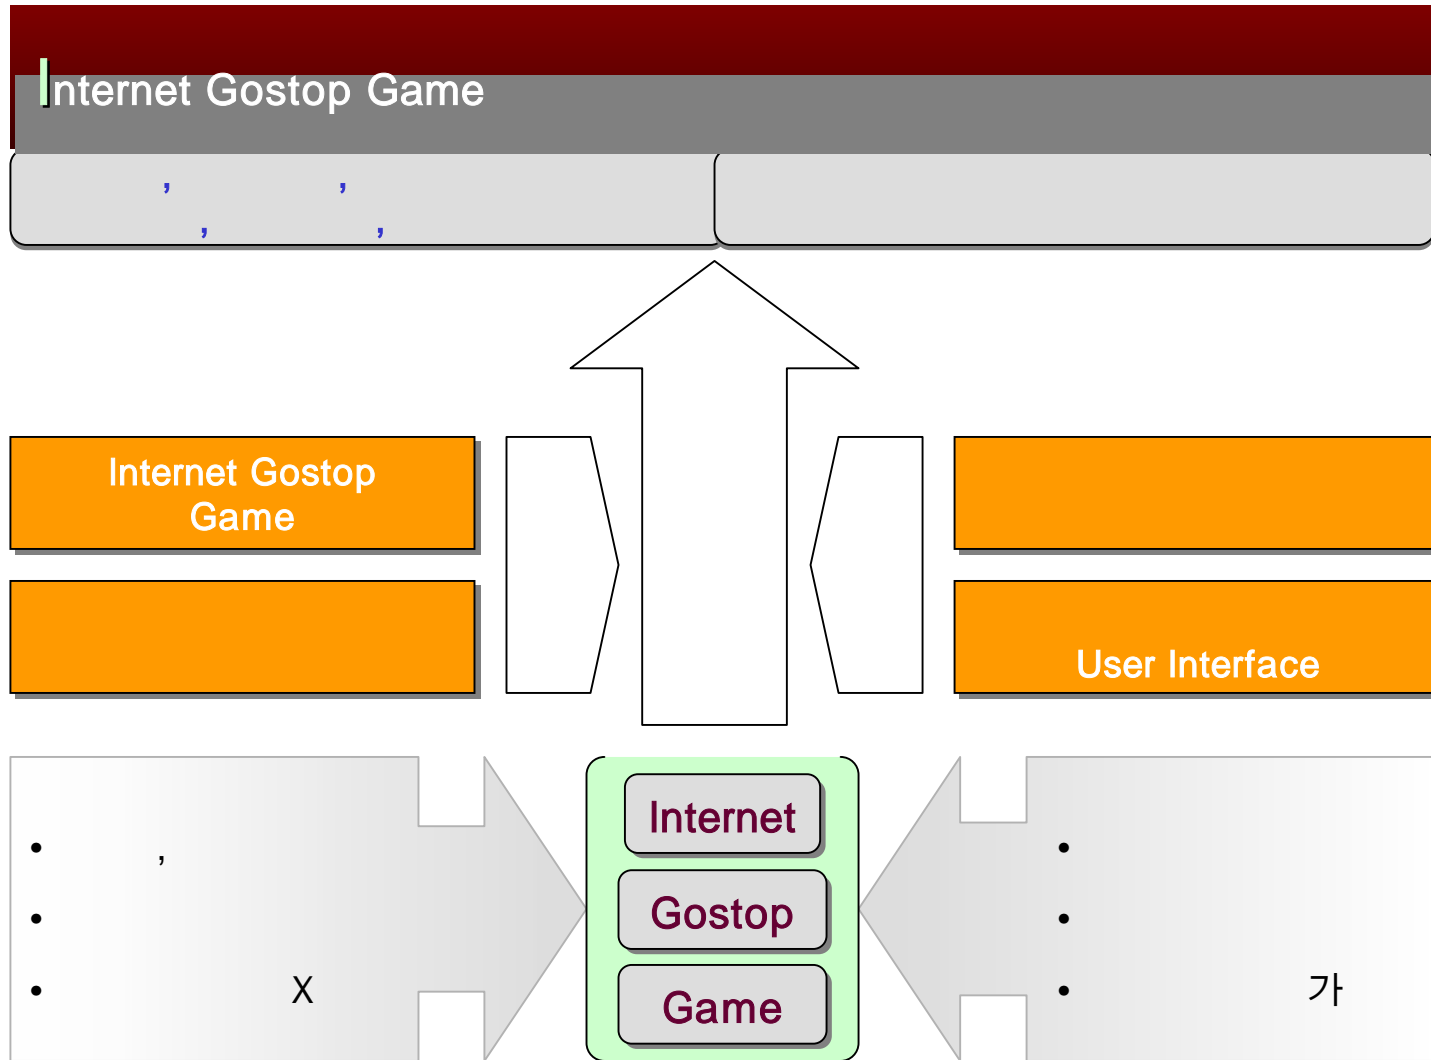

340 . Key Success Concept