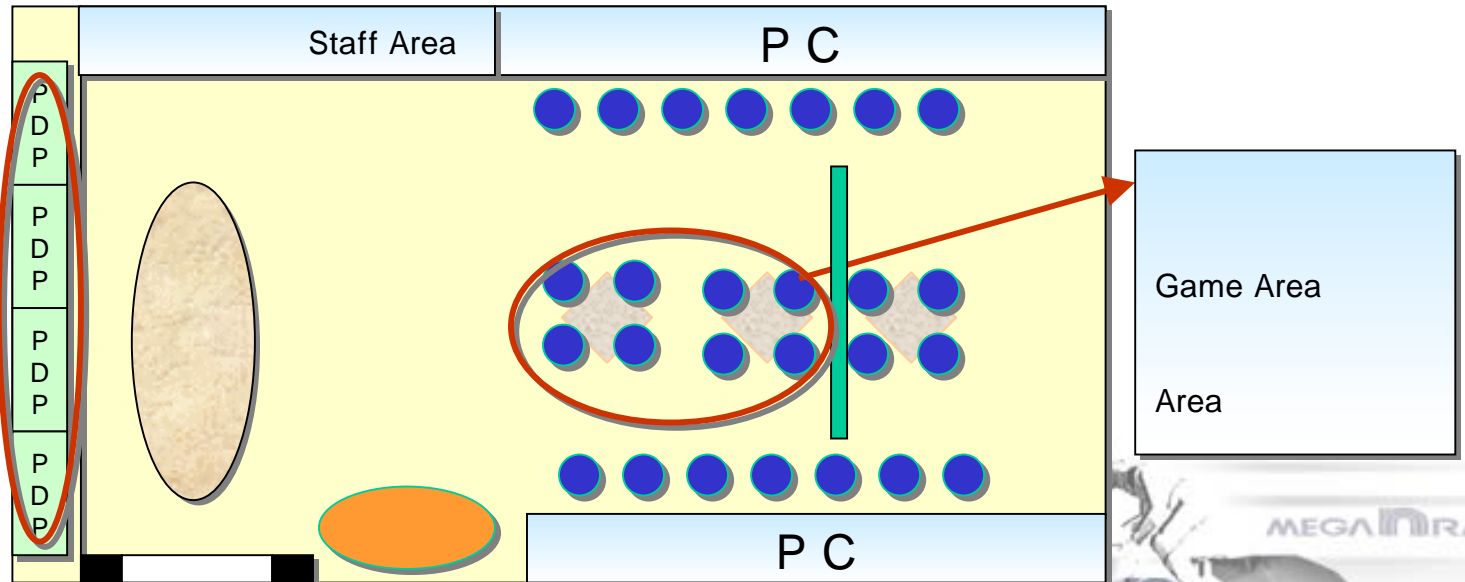

4. SPACE PLAN

1.

가

Stock Site

– Event Zone

Stock Site – Gamble Zone

Event Zone Off-line

Gamble Zone On-line ,

()

4. SPACE PLAN

2.

<Event Zone>
*Offline
* 2x2
*PDP 2
*

<Gamble Zone>
*Online
*
*
Event Area

4. SPACE PLAN

3. Event Zone

, Staff Area

4. SPACE PLAN

4. Gamble Zone(Stocksite)

Zone Game Area , Gamble

5.ONLINE PLAN

1.

MegaNraecgame

가 (), , ,

Nracegame site URL