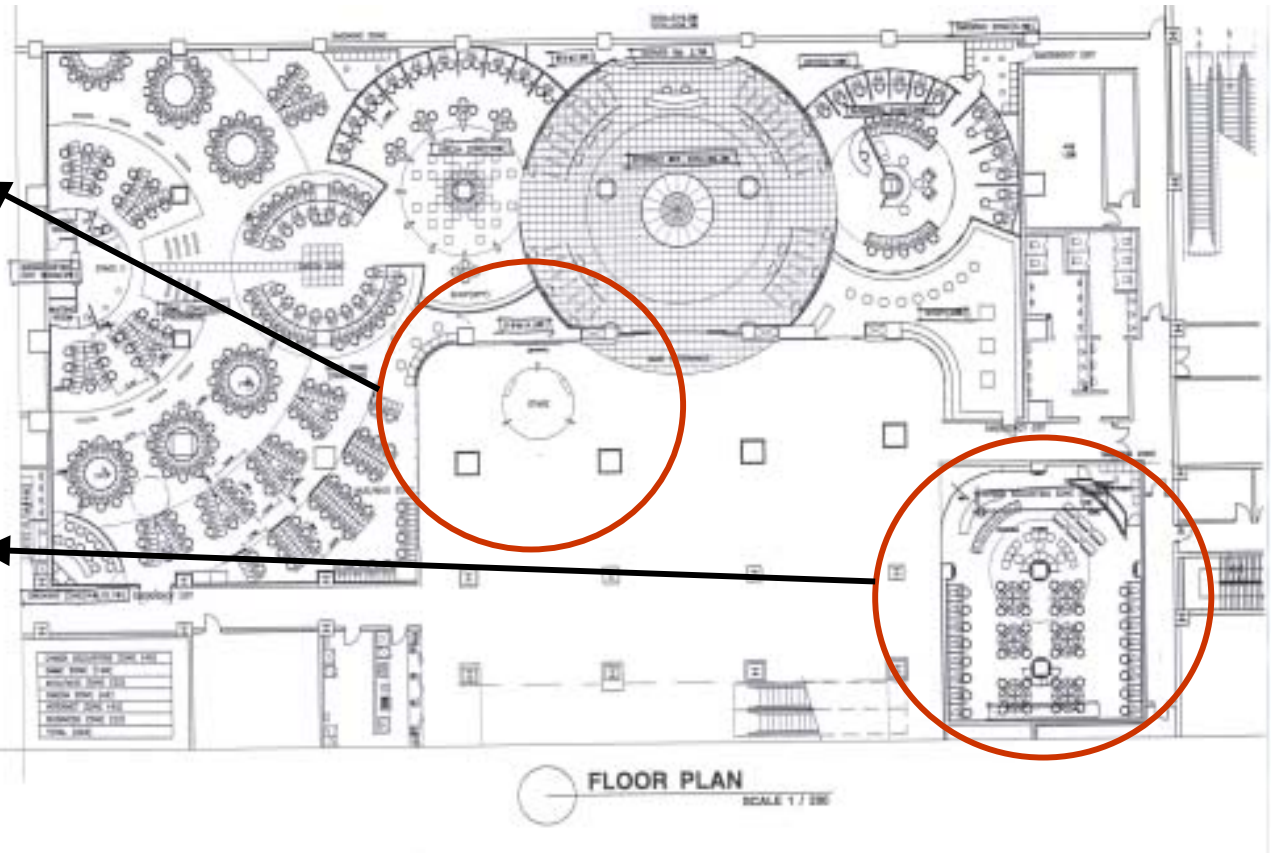

4. SPACE PLAN

1.

가

Stock Site

– Event Zone

Stock Site – Gamble Zone

Event Zone Off-line

Gamble Zone On-line ,

()

4. SPACE PLAN

2.

<Event Zone>
*Offline
* 2x2
*PDP 2
*

<Gamble Zone>
*Online
*
*
Event Area

4. SPACE PLAN

3. Event Zone

, Staff Area

4. SPACE PLAN

4. Gamble Zone(Stocksite)

Zone Game Area , Gamble

5.ONLINE PLAN

1.

MegaNraecgame

가 (), , ,

Nracegame site URL