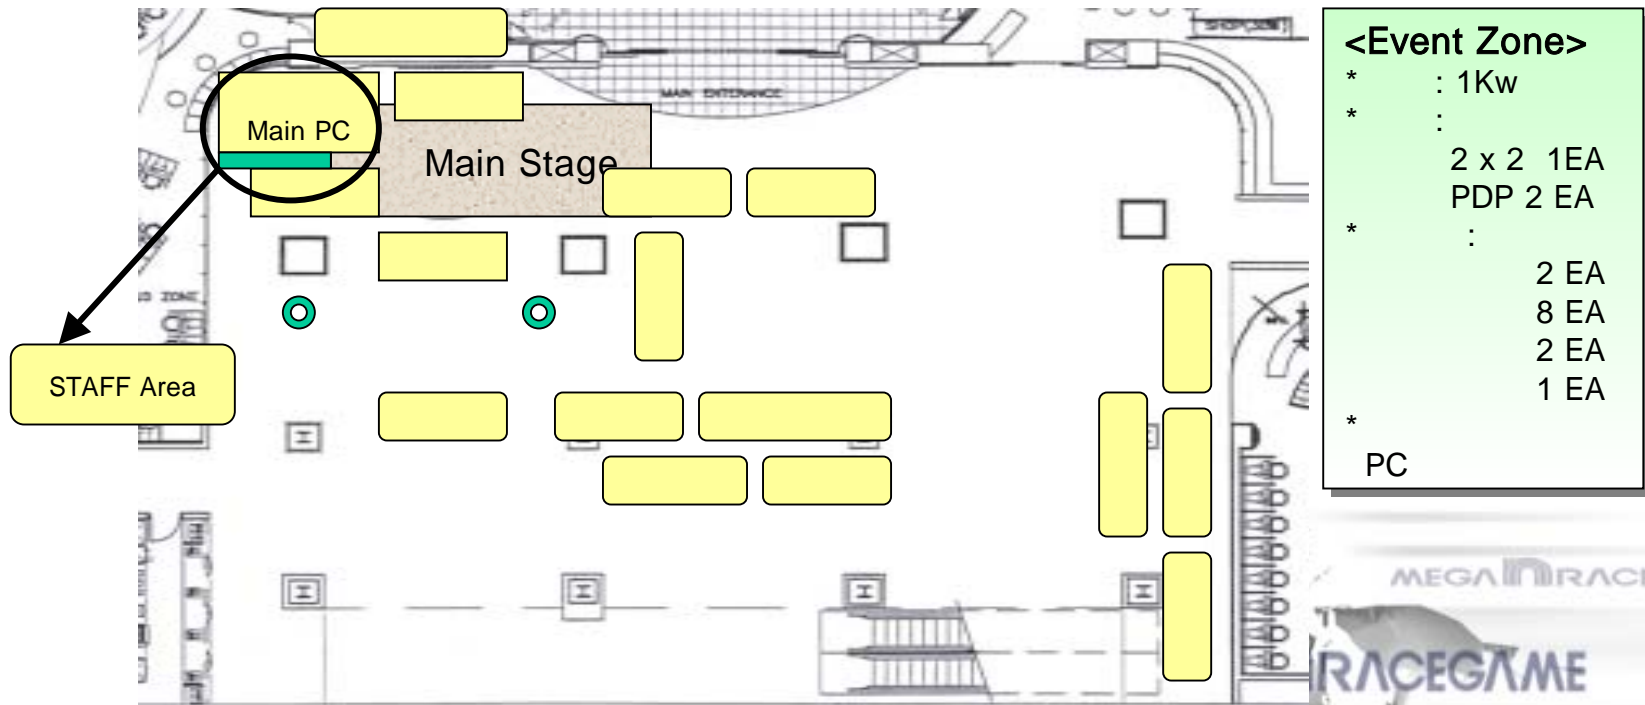

()

4. SPACE PLAN

2.

<Event Zone>
*Offline
* 2x2
*PDP 2
*

<Gamble Zone>
*Online
*
*
Event Area

4. SPACE PLAN

3. Event Zone

, Staff Area

4. SPACE PLAN

4. Gamble Zone(Stocksite)

Zone Game Area , Gamble

5.ONLINE PLAN

1.

MegaNraecgame

가 (), , ,

Nracegame site URL