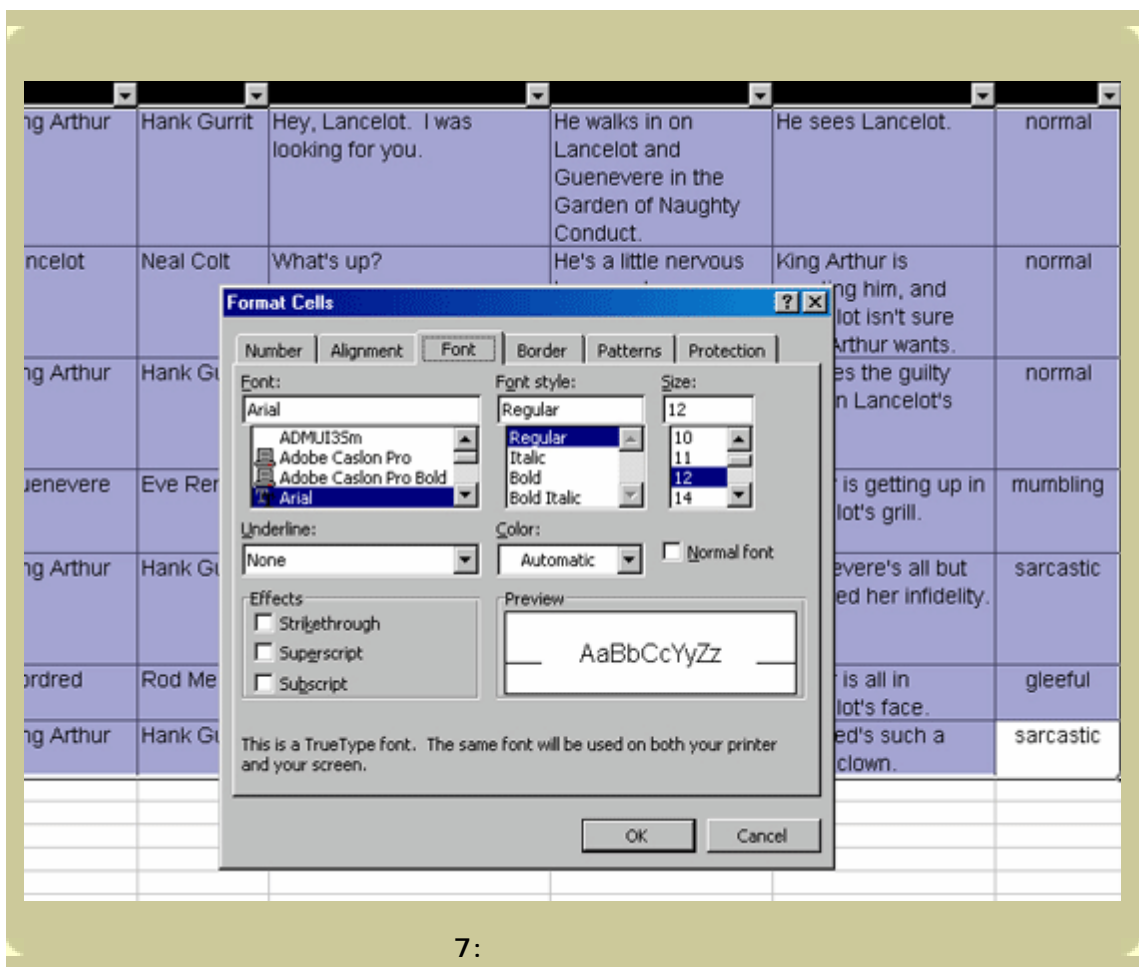

가
가
”
”
(--
> -->).

--> -->).
8