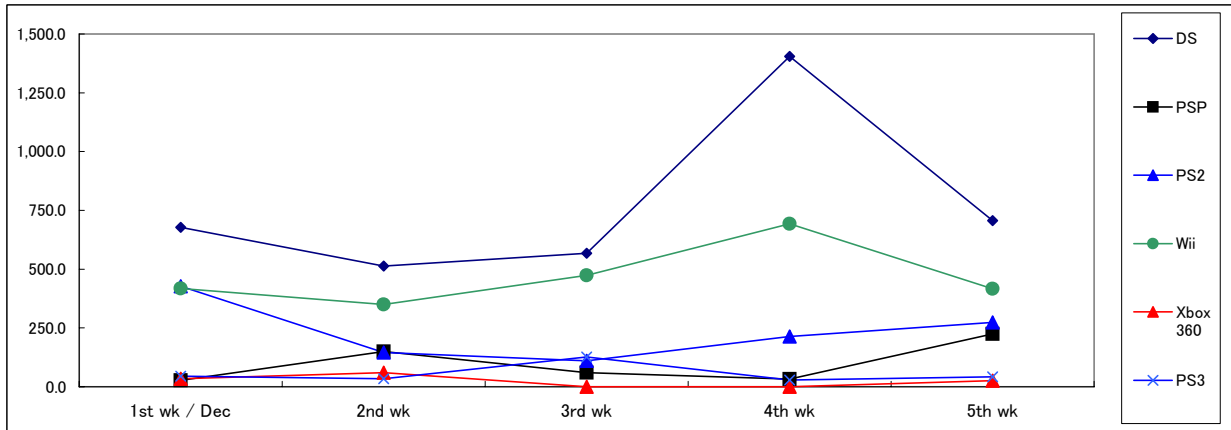

Software Sales/Share for Each Platform

*Only covering titles ranked in the weekly TOP 30 (DS, PSP, PS2, Wii, Xbox 360, and PS3 titles)

Unit: K (=1000)

	1st wk / Dec	2nd wk	3rd wk	4th wk	5th wk	Accumulated Sales/Month
DS	678.0	513.0	568.2	1,405.2	706.5	3,870.9
PSP	27.4	149.5	59.7	32.2	224.5	493.3
PS2	427.4	146.1	110.4	213.2	273.8	1,170.8
Wii	418.5	350.1	473.5	693.5	416.1	2,351.7
Xbox 360	34.1	60.4	-	-	25.9	120.3
PS3	45.4	34.0	126.1	28.4	42.7	276.6
	1,630.8	1,253.2	1,337.9	2,372.5	1,689.4	8,283.7

Software Sales by Genre

Genre	Copies Sold	Number of Titles Ranked in TOP 50	Leading Titles
Act	2,443,414	15	Wii Sports, Super Mario Galaxy, Mario & Sonic at the Olympic Games
RPG	1,607,214	8	Dragon Quest IV: Michibikareshi Monotachi, Final Fantasy IV, Pokemon Fushigi no Dungeon: Toki no Tankentai/Yami no Tankentai
Other	1,398,575	6	Wii Fit, Wii Play, Ganbaru Watashi no Kakei Diary
Board/Act	936,250	2	Mario Party DS, Mario Party 8
Adv	768,646	3	Layton Kyoju to Akuma no Hako, Professor Layton and the Curious Village, Suzumiya Haruhi no Yakusoku
Sim	741,602	5	SD Gundam G Generation Spirits, Super Robot Taisen OG Gaiden, Tamagotchi no Puchi-Puchi Omisecchi Mina-San-Kyu!
Act/Sim	214,663	2	Power Pro-kun Pocket 10, Jikkyo Powerful Pro Yakyu 14 Ketteiban
Card	159,986	2	Yu-Gi-Oh! World Championship 2008, Kosoku Card Battle Card Hero
Simu	158,376	1	Gran Turismo 5 Prologue Blu-ray Disc Version
Act/RPG	141,477	1	Ryusei no Rockman 2: Berserk x Dinosaur/Berserk x Shinobi
Card/RPG	94,410	1	Dinosaur King - 7 Pieces
Sht	78,584	1	Resident Evil: The Umbrella Chronicles
Act/Adv	65,057	1	Yakuza 2 [PlayStation 2 the Best]
Card/Act	64,302	1	Wantame Music Channel: Dokodemo Style
Quiz	61,163	1	Nep League DS