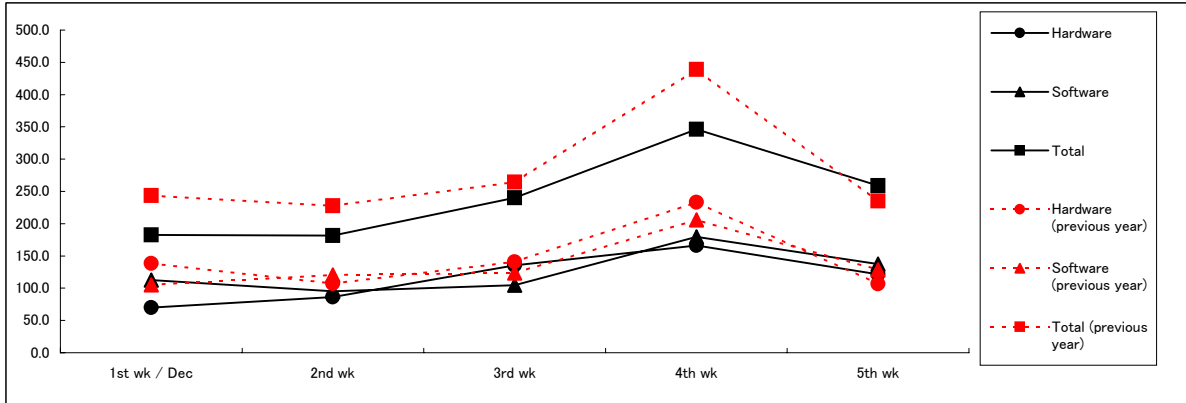

Market Scale Transition

Unit: 100 million yen

	1st wk / Dec	2nd wk	3rd wk	4th wk	5th wk	Accumulated Sales/Month
Hardware	69.9	86.4	135.3	166.3	121.5	579.4
Software	112.8	95.1	104.9	179.7	137.5	629.9
Total	182.7	181.5	240.2	346.0	259.0	1,209.4