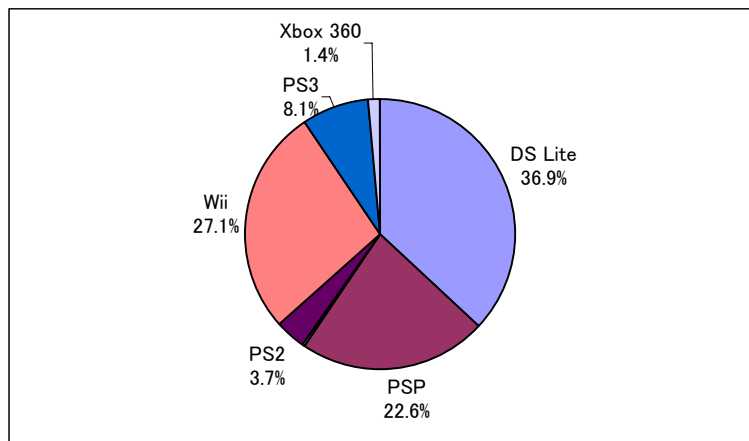

Hardware Sales Transition

Units Sold

	1st wk / Dec	2nd wk	3rd wk	4th wk	5th wk	Accumulated Sales/Month
DS Lite	126,347	164,576	248,670	319,051	194,816	1,053,460
PSP	78,043	88,406	157,863	162,013	157,984	644,309
GBA SP	256	246	389	499	458	1,848
GBM	428	389	622	903	766	3,108
PS2	15,355	14,640	20,710	24,081	29,886	104,672
Wii	70,865	109,791	168,229	263,718	161,520	774,123
PS3	40,840	38,424	53,084	50,681	49,392	232,421
Xbox 360	5,222	7,814	8,722	8,071	9,165	38,994
	337,356	424,286	658,289	829,017	603,987	2,852,935