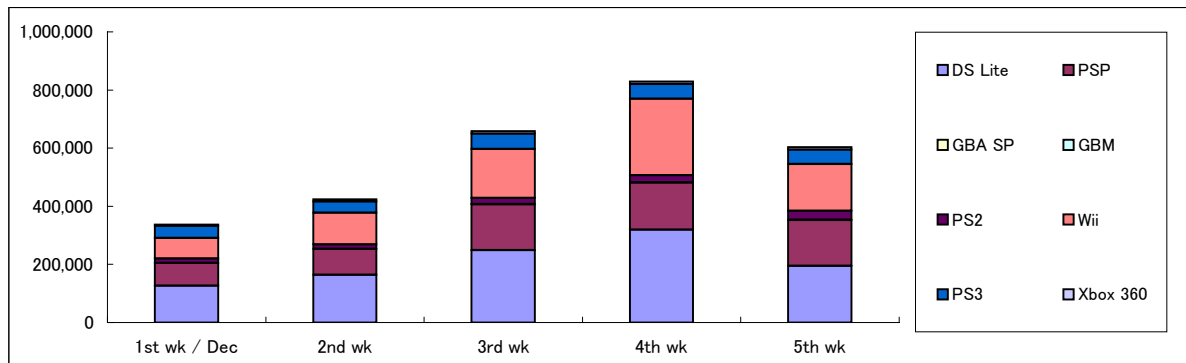

Hardware Sales Transition

Units Sold

	1st wk / Dec	2nd wk	3rd wk	4th wk	5th wk	Accumulated Sales/Month
DS Lite	126,347	164,576	248,670	319,051	194,816	1,053,460
PSP	78,043	88,406	157,863	162,013	157,984	644,309
GBA SP	256	246	389	499	458	1,848
GBM	428	389	622	903	766	3,108
PS2	15,355	14,640	20,710	24,081	29,886	104,672
Wii	70,865	109,791	168,229	263,718	161,520	774,123
PS3	40,840	38,424	53,084	50,681	49,392	232,421
Xbox 360	5,222	7,814	8,722	8,071	9,165	38,994
	337,356	424,286	658,289	829,017	603,987	2,852,935