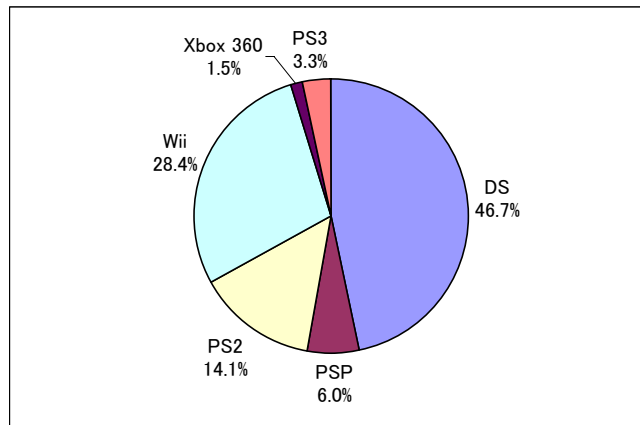

Software Sales/Share for Each Platform

*Only covering titles ranked in the weekly TOP 30 (DS, PSP, PS2, Wii, Xbox 360, and PS3 titles)

Unit: K (=1000)

	1st wk / Dec	2nd wk	3rd wk	4th wk	5th wk	Accumulated Sales/Month
DS	678.0	513.0	568.2	1,405.2	706.5	3,870.9
PSP	27.4	149.5	59.7	32.2	224.5	493.3
PS2	427.4	146.1	110.4	213.2	273.8	1,170.8
Wii	418.5	350.1	473.5	693.5	416.1	2,351.7
Xbox 360	34.1	60.4	-	-	25.9	120.3
PS3	45.4	34.0	126.1	28.4	42.7	276.6
	1,630.8	1,253.2	1,337.9	2,372.5	1,689.4	8,283.7

Software Sales by Genre

Genre	Copies Sold	Number of Titles Ranked in TOP 50	Leading Titles
Act	2,443,414	15	Wii Sports, Super Mario Galaxy, Mario & Sonic at the Olympic Games
RPG	1,607,214	8	Dragon Quest IV: Michibikareshi Monotachi, Final Fantasy IV, Pokemon Fushigi no Dungeon: Toki no Tankentai/Yami no Tankentai
Other	1,398,575	6	Wii Fit, Wii Play, Ganbaru Watashi no Kakei Diary
Board/Act	936,250	2	Mario Party DS, Mario Party 8
Adv	768,646	3	Layton Kyoju to Akuma no Hako, Professor Layton and the Curious Village, Suzumiya Haruhi no Yakusoku
Sim	741,602	5	SD Gundam G Generation Spirits, Super Robot Taisen OG Gaiden, Tamagotchi no Puchi-Puchi Omisecchi Mina-San-Kyu!
Act/Sim	214,663	2	Power Pro-kun Pocket 10, Jikkyo Powerful Pro Yakyu 14 Ketteiban
Card	159,986	2	Yu-Gi-Oh! World Championship 2008, Kosoku Card Battle Card Hero
Simu	158,376	1	Gran Turismo 5 Prologue Blu-ray Disc Version
Act/RPG	141,477	1	Ryusei no Rockman 2: Berserk x Dinosaur/Berserk x Shinobi
Card/RPG	94,410	1	Dinosaur King - 7 Pieces
Sht	78,584	1	Resident Evil: The Umbrella Chronicles
Act/Adv	65,057	1	Yakuza 2 [PlayStation 2 the Best]
Card/Act	64,302	1	Wantame Music Channel: Dokodemo Style
Quiz	61,163	1	Nep League DS