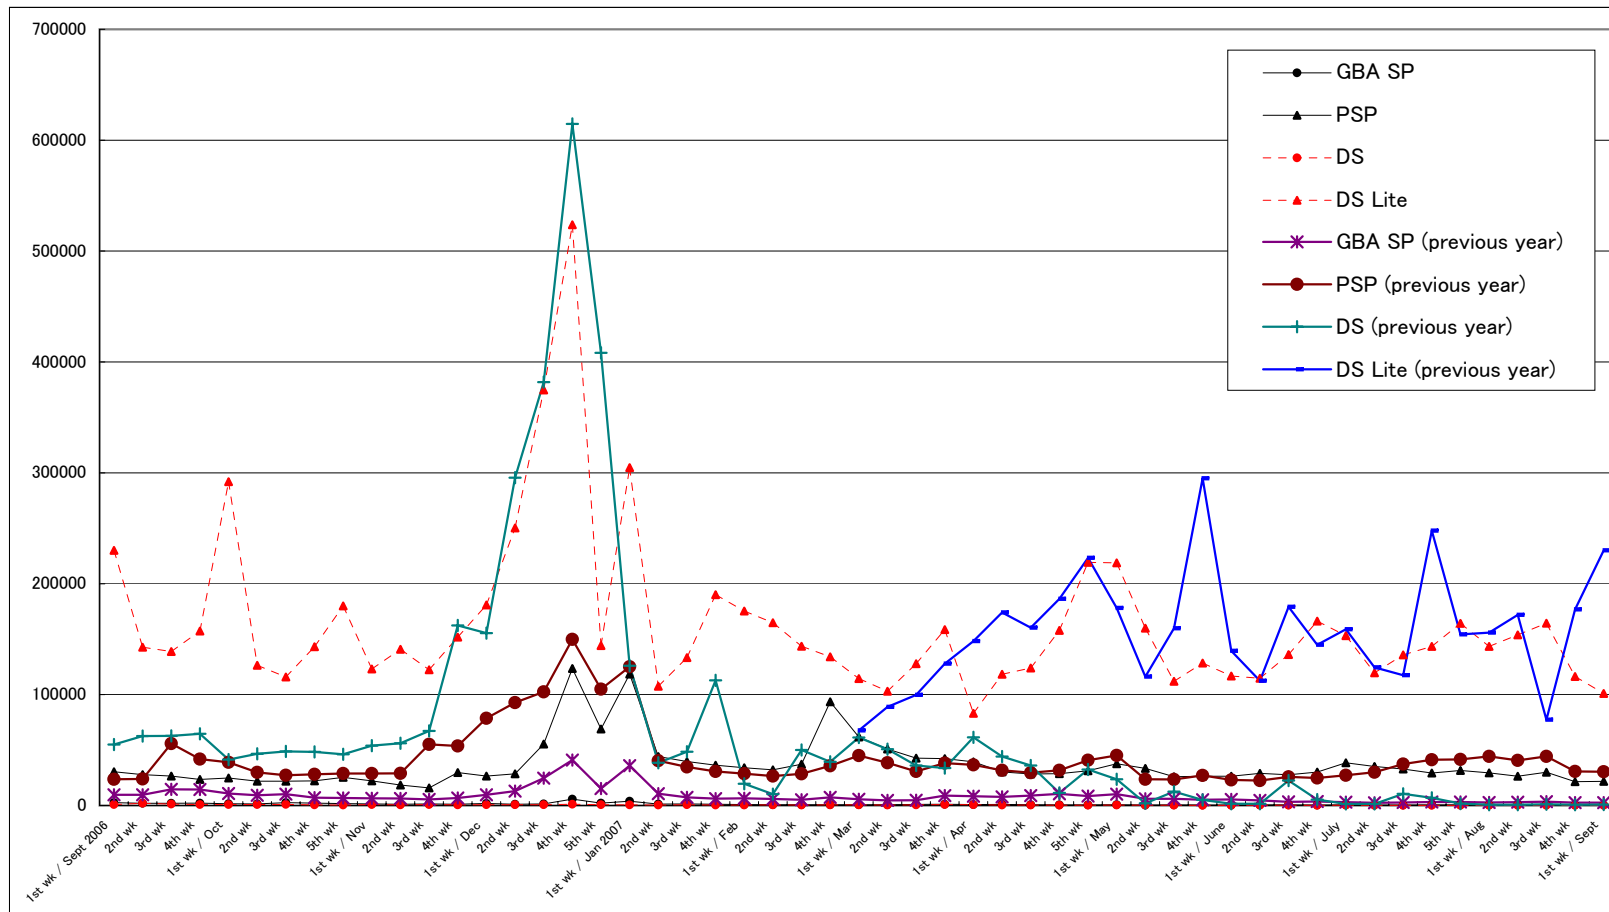

Comparison of Weekly Sales of GBA SP, PSP, DS and DS Lite

Units Sold	3rd wk	4th wk	1st wk / June	2nd wk	3rd wk	4th wk	1st wk / July	2nd wk	3rd wk	4th wk	5th wk	1st wk / Aug	2nd wk	3rd wk	4th wk	1st wk / Sept
GBA SP	515	464	408	615	539	426	513	476	388	571	606	464	580	678	475	407
PSP	26,044	26,446	26,348	28,974	27,772	30,203	38,609	35,181	32,935	29,268	31,669	29,492	26,487	30,076	21,506	21,810
DS	229	215	188	278	225	186	239	188	155	128	128	105	138	170	153	138
DS Lite	112,080	128,543	116,825	114,780	136,168	166,362	153,120	119,636	135,791	143,491	164,353	143,551	153,845	164,484	116,353	101,110

GBA SP (previous year)	6,054	5,178	5,487	4,577	3,280	3,538	3,026	2,516	2,723	3,201	3,168	2,680	3,045	3,447	2,538	2,607
PSP (previous year)	23,577	27,191	23,105	22,529	25,842	24,801	27,272	30,092	37,386	41,303	41,571	44,262	40,720	44,363	30,741	30,462
DS (previous year)	12,608	5,018	1,645	1,616	22,563	5,413	1,502	1,425	10,536	6,963	1,769	793	726	1,129	787	819
DS Lite (previous year)	159,791	295,103	139,420	112,516	179,093	144,919	158,890	124,639	117,454	247,864	154,291	155,899	171,917	77,414	176,855	230,081