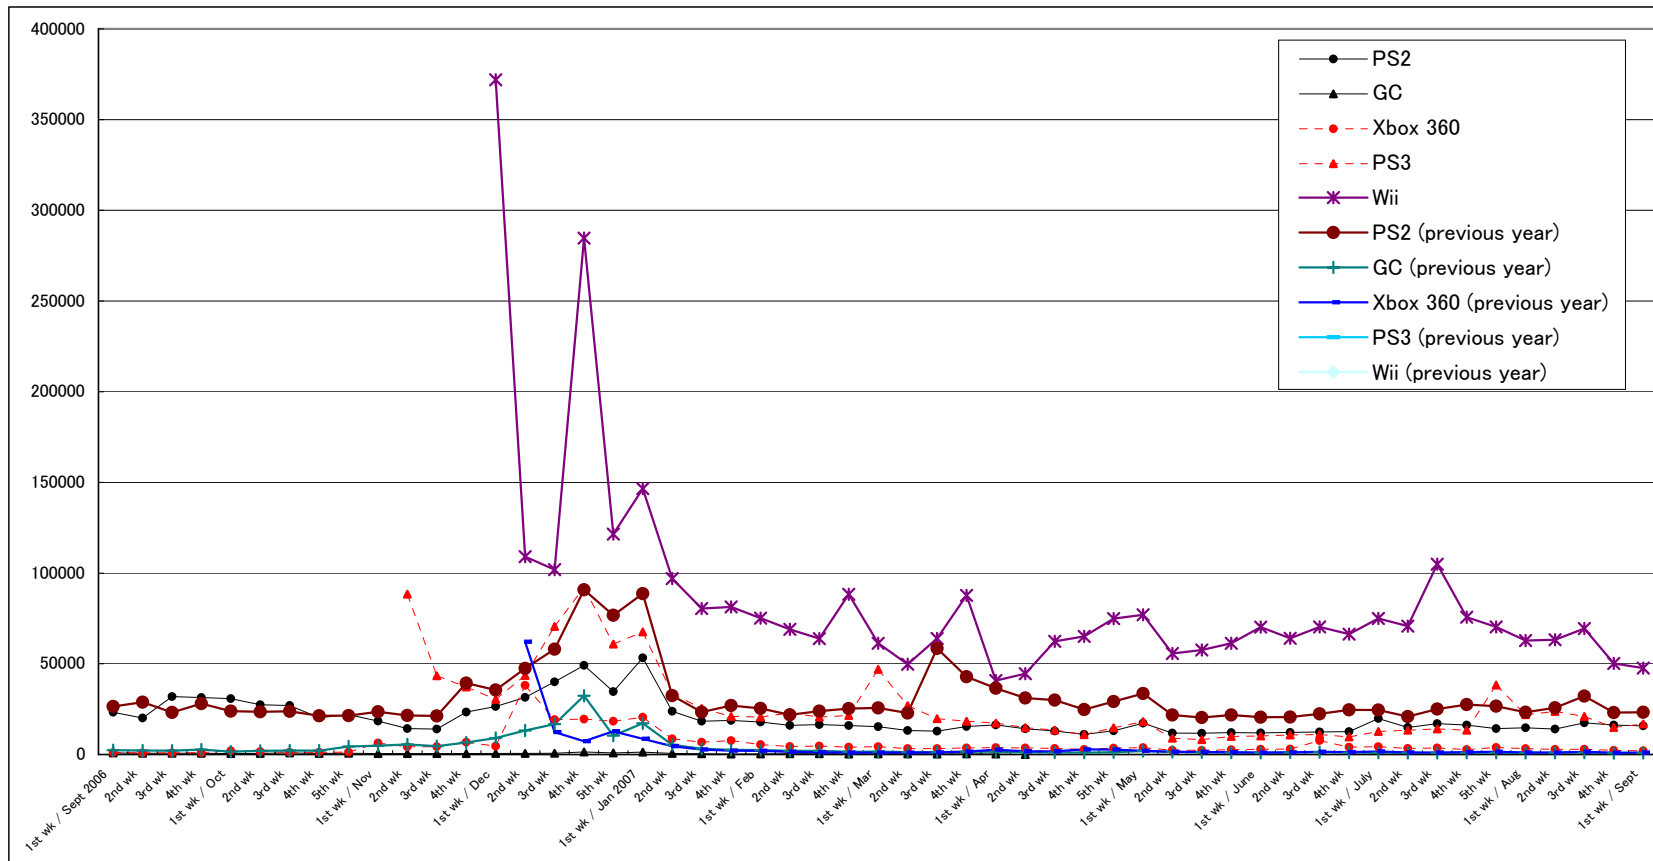

Comparison of Weekly Sales of PS2, GC, Xbox 360, PS3, and Wii

Units Sold	3rd wk	4th wk	1st wk / June	2nd wk	3rd wk	4th wk	1st wk / July	2nd wk	3rd wk	4th wk	5th wk	1st wk / Aug	2nd wk	3rd wk	4th wk	1st wk / Sept
PS2	11,749	12,113	11,916	12,180	12,406	12,602	19,859	14,956	17,041	16,233	14,339	14,762	14,064	17,431	16,269	15,835
GC																
Xbox 360	2,296	2,664	2,873	3,031	7,654	4,058	4,318	3,355	3,640	2,772	3,885	3,305	2,826	2,899	2,258	2,062
PS3	8,189	9,984	10,195	10,756	11,012	9,665	12,677	13,402	14,143	13,443	38,322	21,985	23,705	20,968	14,883	16,816
Wii	57,654	61,339	70,222	64,039	70,356	66,357	75,010	70,798	104,897	75,681	70,366	62,798	63,238	69,404	50,213	47,639

PS2 (previous year)	20,360	21,827	20,557	20,661	22,399	24,579	24,556	20,889	25,085	27,517	26,683	23,302	25,727	32,172	23,082	23,290
GC (previous year)	1,221	1,056	970	1,106	1,312	1,015	929	919	905	1,007	959	893	937	1,023	754	901
Xbox 360 (previous year)	1,415	1,218	1,095	1,143	1,475	1,315	1,676	1,191	1,020	1,317	1,513	1,182	1,025	1,517	1,004	1,047
PS3 (previous year)																
Wii (previous year)