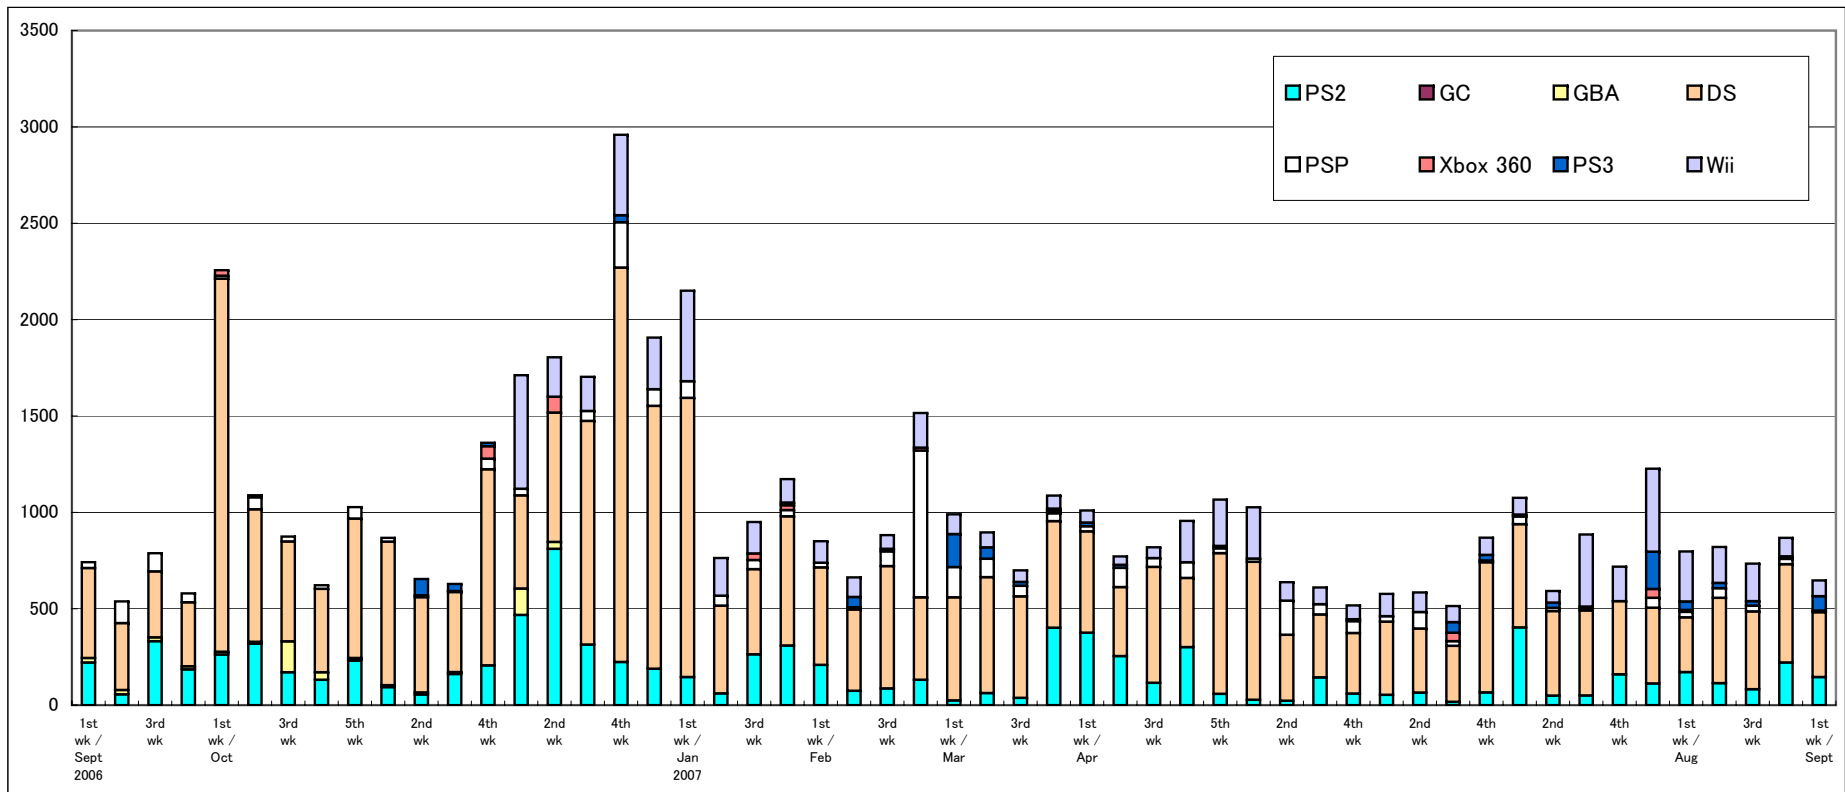

Software Sales/Share for Each Platform

*Only covering titles ranked in the TOP 30

Unit: K = 1000

	7/9-7/15		7/16-7/22		7/23-7/29		7/30-8/5		8/6-8/12		8/13-8/19		8/20-8/26		8/27-9/2		2007 to Date
	Copies Sold	Share	Copies Sold	Share	Copies Sold	Share	Copies Sold	Share	Copies Sold	Share	Copies Sold	Share	Copies Sold	Share	Copies Sold	Share	
PS2	50.2	5.7%	159.3	22.2%	111.8	9.1%	171.0	21.5%	113.5	13.8%	82.1	11.2%	220.7	25.4%	145.2	22.4%	4,867.1
GC	0.0	0.0%	0.0	0.0%	0.0	0.0%	0.0	0.0%	0.0	0.0%	0.0	0.0%	0.0	0.0%	0.0	0.0%	0.0
GBA	0.0	0.0%	0.0	0.0%	0.0	0.0%	0.0	0.0%	0.0	0.0%	0.0	0.0%	0.0	0.0%	0.0	0.0%	0.0
DS	440.4	49.7%	379.9	52.9%	393.3	32.0%	284.4	35.7%	442.9	54.0%	403.7	55.0%	510.3	58.8%	336.3	52.0%	17,336.8
PSP	10.3	1.2%	0.0	0.0%	51.4	4.2%	28.2	3.5%	49.9	6.1%	30.3	4.1%	27.2	3.1%	8.8	1.4%	2,426.6
Xbox 360	0.0	0.0%	0.0	0.0%	45.5	3.7%	10.2	1.3%	0.0	0.0%	0.0	0.0%	0.0	0.0%	0.0	0.0%	217.3
PS3	9.6	1.1%	0.0	0.0%	193.7	15.8%	43.3	5.4%	27.3	3.3%	23.3	3.2%	13.7	1.6%	74.7	11.5%	881.0
Wii	375.2	42.4%	179.6	25.0%	431.4	35.2%	260.1	32.6%	186.9	22.8%	195.2	26.6%	95.7	11.0%	82.1	12.7%	5,220.7
Total	885.7	100.0%	718.8	100.0%	1,227.2	100.0%	797.2	100.0%	820.7	100.0%	734.6	100.0%	867.7	100.0%	647.1	100.0%