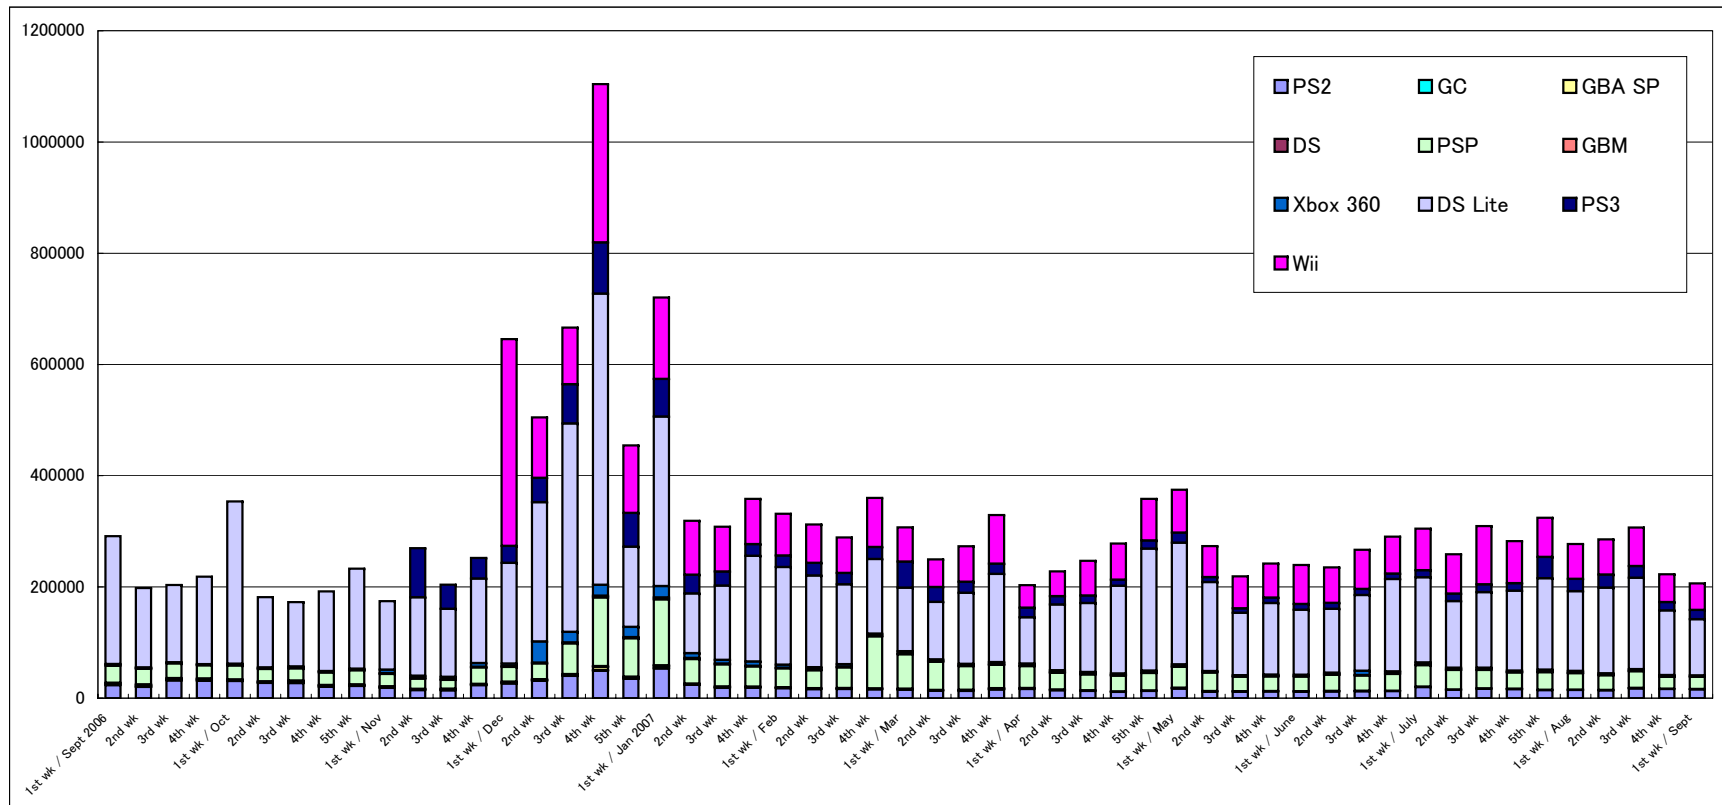

Hardware Sales/Share

	7/9-7/15		7/16-7/22		7/23-7/29		7/30-8/5		8/6-8/12		8/13-8/19		8/20-8/26		8/27-9/2		2007 to Date
	Units Sold	Share	Units Sold	Share	Units Sold	Share	Units Sold	Share	Units Sold	Share	Units Sold	Share	Units Sold	Share	Units Sold	Share	
PS2	17,041	5.5%	16,233	5.8%	14,339	4.4%	14,762	5.3%	14,064	4.9%	17,431	5.7%	16,269	7.3%	15,835	7.7%	568,261
GC																	5,710
GBA SP	388	0.1%	571	0.2%	606	0.2%	464	0.2%	580	0.2%	678	0.2%	475	0.2%	407	0.2%	27,322
DS	155	0.1%	128	0.0%	128	0.0%	105	0.0%	138	0.0%	170	0.1%	153	0.1%	138	0.1%	12,656
PSP	32,935	10.6%	29,268	10.4%	31,669	9.8%	29,492	10.6%	26,487	9.3%	30,076	9.8%	21,506	9.7%	21,810	10.6%	1,325,695
GBM	539	0.2%	656	0.2%	616	0.2%	692	0.2%	611	0.2%	774	0.3%	697	0.3%	489	0.2%	30,009
Xbox 360	3,640	1.2%	2,772	1.0%	3,885	1.2%	3,305	1.2%	2,826	1.0%	2,899	0.9%	2,258	1.0%	2,062	1.0%	153,885
DS Lite	135,791	43.9%	143,491	50.8%	164,353	50.7%	143,551	51.8%	153,845	53.9%	164,484	53.6%	116,353	52.2%	101,110	49.0%	5,109,801
PS3	14,143	4.6%	13,443	4.8%	38,322	11.8%	21,985	7.9%	23,705	8.3%	20,968	6.8%	14,883	6.7%	16,816	8.2%	693,898
Wii	104,897	33.9%	75,681	26.8%	70,366	21.7%	62,798	22.7%	63,238	22.2%	69,404	22.6%	50,213	22.5%	47,639	23.1%	2,465,049
Total	309,529	100.0%	282,243	100.0%	324,284	100.0%	277,154	100.0%	285,494	100.0%	306,884	100.0%	222,807	100.0%	206,306	100.0%