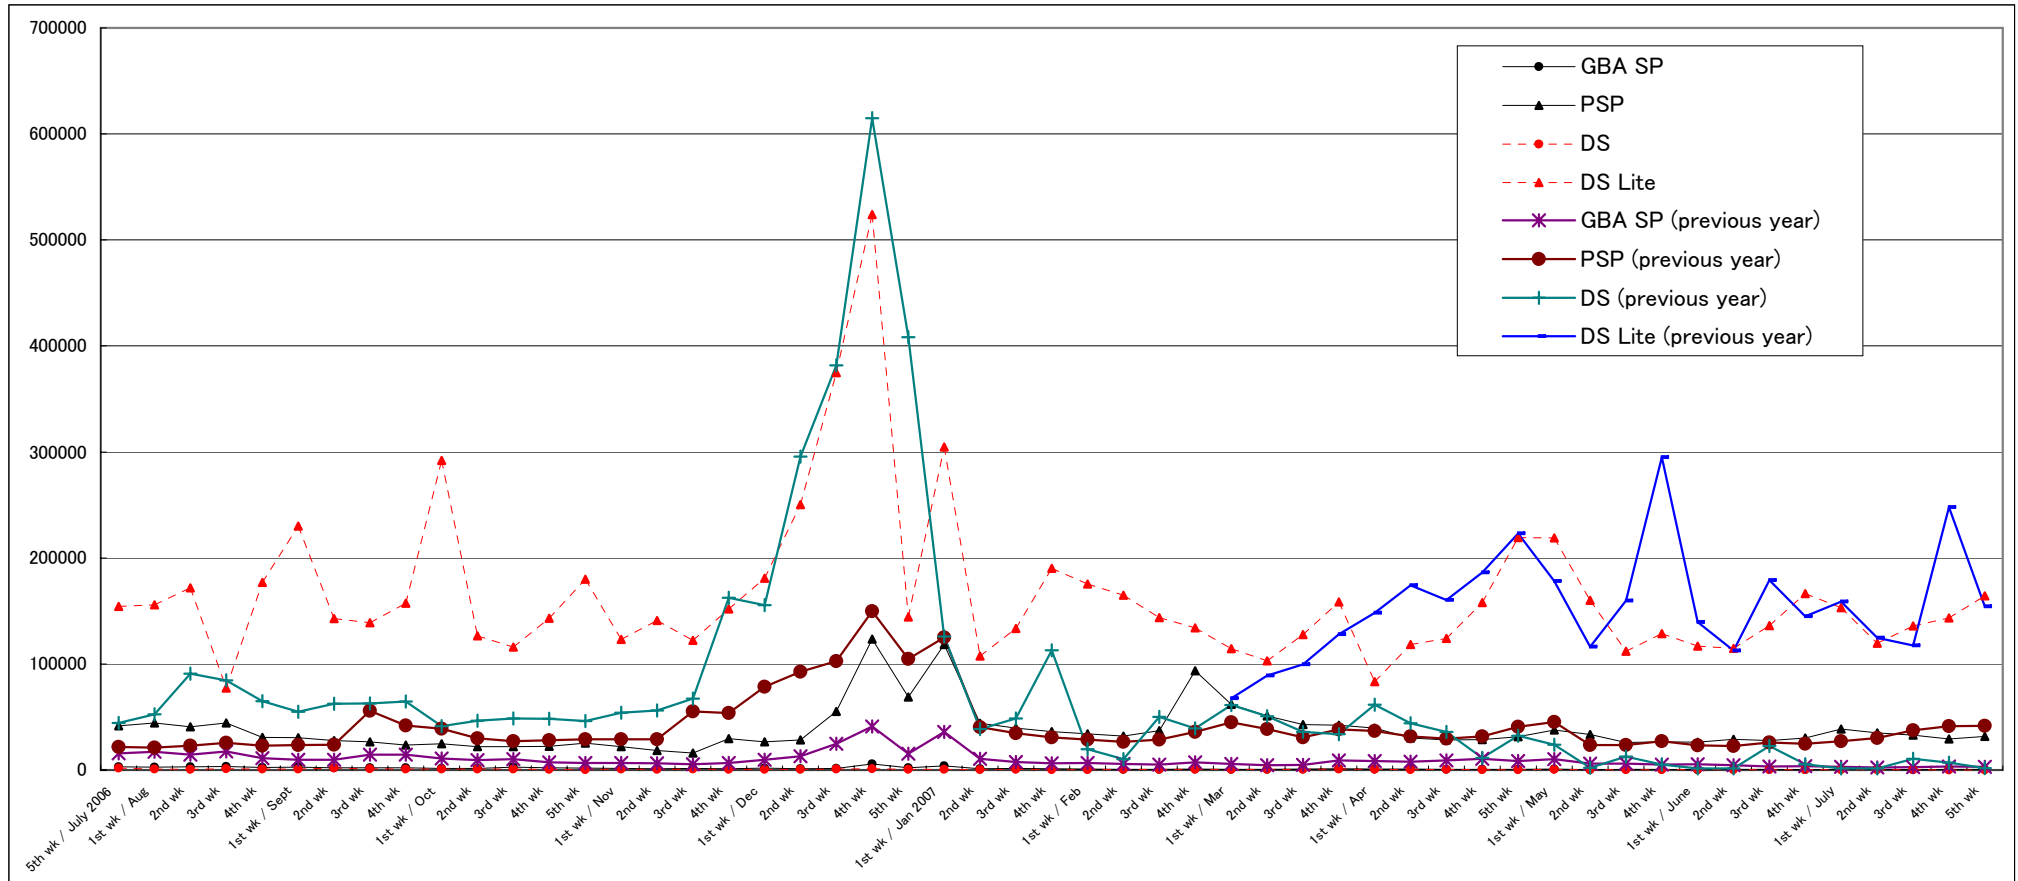

Comparison of Weekly Sales of GBA SP, PSP, DS and DS Lite

Units Sold	3rd wk	4th wk	5th wk	1st wk / May	2nd wk	3rd wk	4th wk	1st wk / June	2nd wk	3rd wk	4th wk	1st wk / July	2nd wk	3rd wk	4th wk	5th wk
GBA SP	739	524	544	764	398	515	464	408	615	539	426	513	476	388	571	606
PSP	28,476	28,717	31,368	37,745	33,438	26,044	26,446	26,348	28,974	27,772	30,203	38,609	35,181	32,935	29,268	31,669
DS	498	323	325	489	303	229	215	188	278	225	186	239	188	155	128	128
DS Lite	124,038	157,866	219,331	218,802	160,009	112,080	128,543	116,825	114,780	136,168	166,362	153,120	119,636	135,791	143,491	164,353

GBA SP (previous year)	8,926	10,589	8,581	10,308	6,125	6,054	5,178	5,487	4,577	3,280	3,538	3,026	2,516	2,723	3,201	3,168
PSP (previous year)	29,586	31,781	40,911	45,191	23,660	23,577	27,191	23,105	22,529	25,842	24,801	27,272	30,092	37,386	41,303	41,571
DS (previous year)	36,041	11,438	32,442	23,728	2,032	12,608	5,018	1,645	1,616	22,563	5,413	1,502	1,425	10,536	6,963	1,769
DS Lite (previous year)	160,340	186,334	223,296	178,156	116,259	159,791	295,103	139,420	112,516	179,093	144,919	158,890	124,639	117,454	247,864	154,291