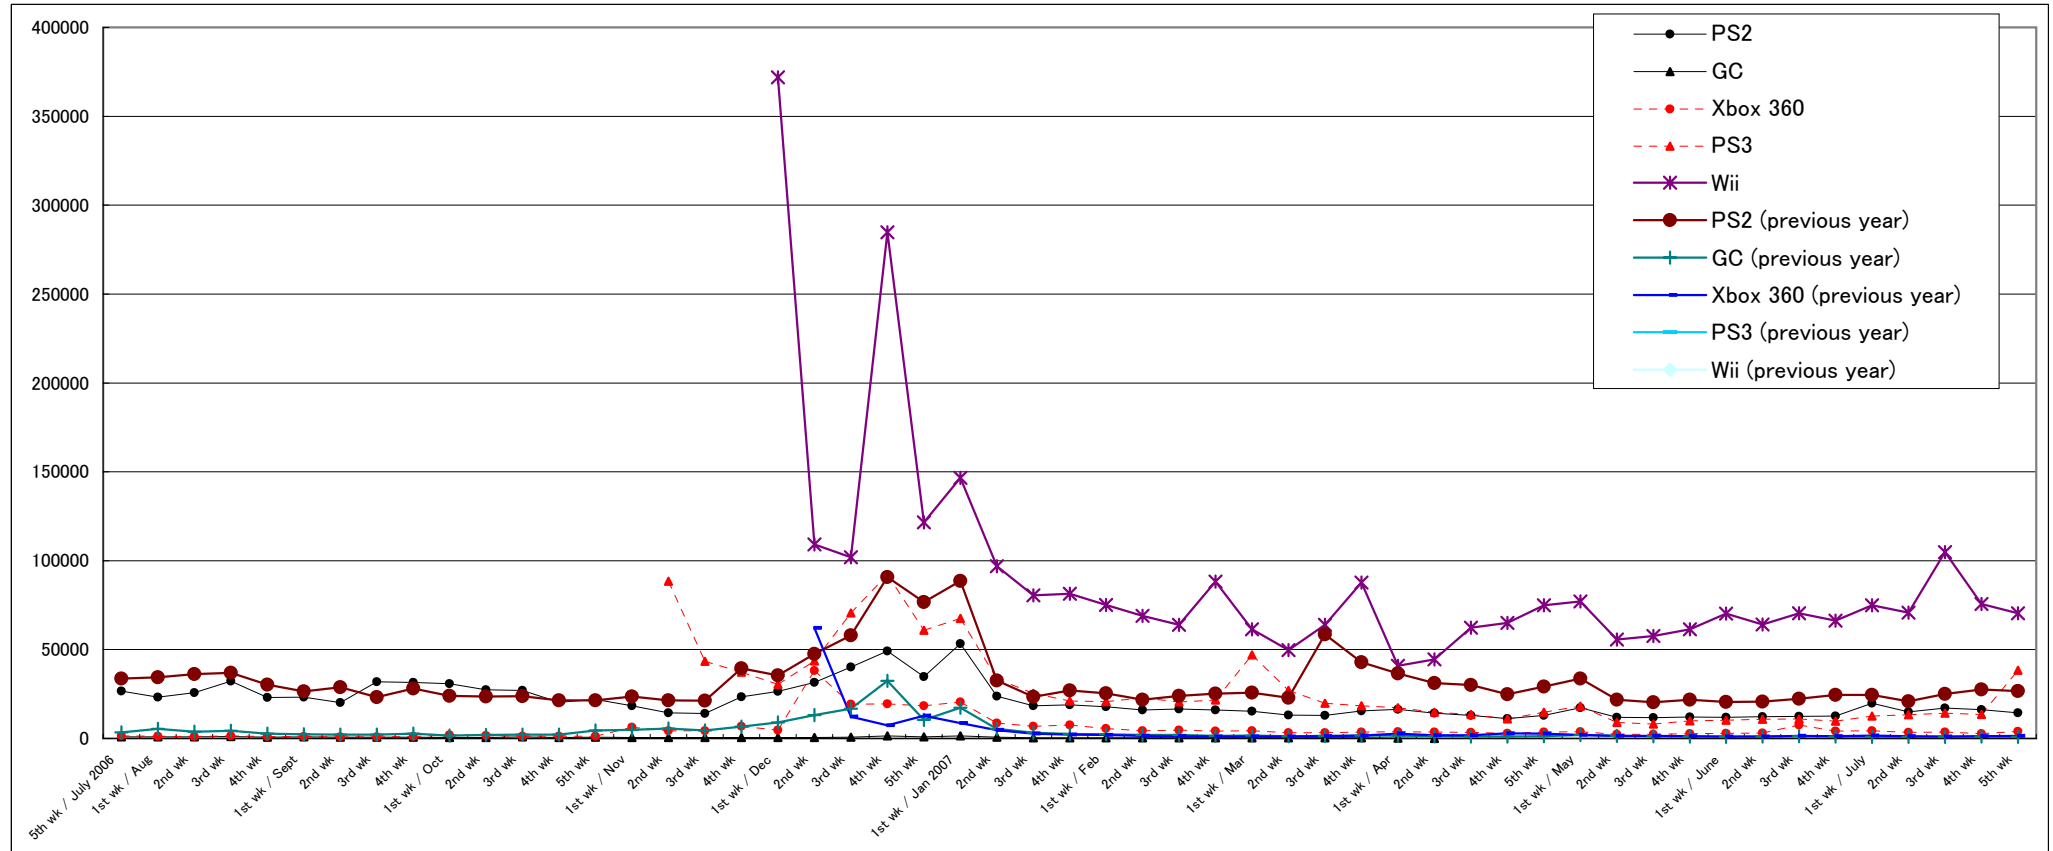

Comparison of Weekly Sales of PS2, GC, Xbox 360, PS3, and Wii

Units Sold	3rd wk	4th wk	5th wk	1st wk / May	2nd wk	3rd wk	4th wk	1st wk / June	2nd wk	3rd wk	4th wk	1st wk / July	2nd wk	3rd wk	4th wk	5th wk
PS2	12,951	11,162	13,040	17,333	11,854	11,749	12,113	11,916	12,180	12,406	12,602	19,859	14,956	17,041	16,233	14,339
GC																
Xbox 360	3,354	2,853	3,530	3,753	2,369	2,296	2,664	2,873	3,031	7,654	4,058	4,318	3,355	3,640	2,772	3,885
PS3	13,539	10,899	14,700	18,186	8,962	8,189	9,984	10,195	10,756	11,012	9,665	12,677	13,402	14,143	13,443	38,322
Wii	62,361	65,093	74,950	77,077	55,724	57,654	61,339	70,222	64,039	70,356	66,357	75,010	70,798	104,897	75,681	70,366

PS2 (previous year)	30,005	24,827	29,216	33,654	21,778	20,360	21,827	20,557	20,661	22,399	24,579	24,556	20,889	25,085	27,517	26,683
GC (previous year)	1,113	1,087	1,265	1,910	1,406	1,221	1,056	970	1,106	1,312	1,015	929	919	905	1,007	959
Xbox 360 (previous year)	1,780	2,852	2,742	2,021	1,496	1,415	1,218	1,095	1,143	1,475	1,315	1,676	1,191	1,020	1,317	1,513
PS3 (previous year)																
Wii (previous year)