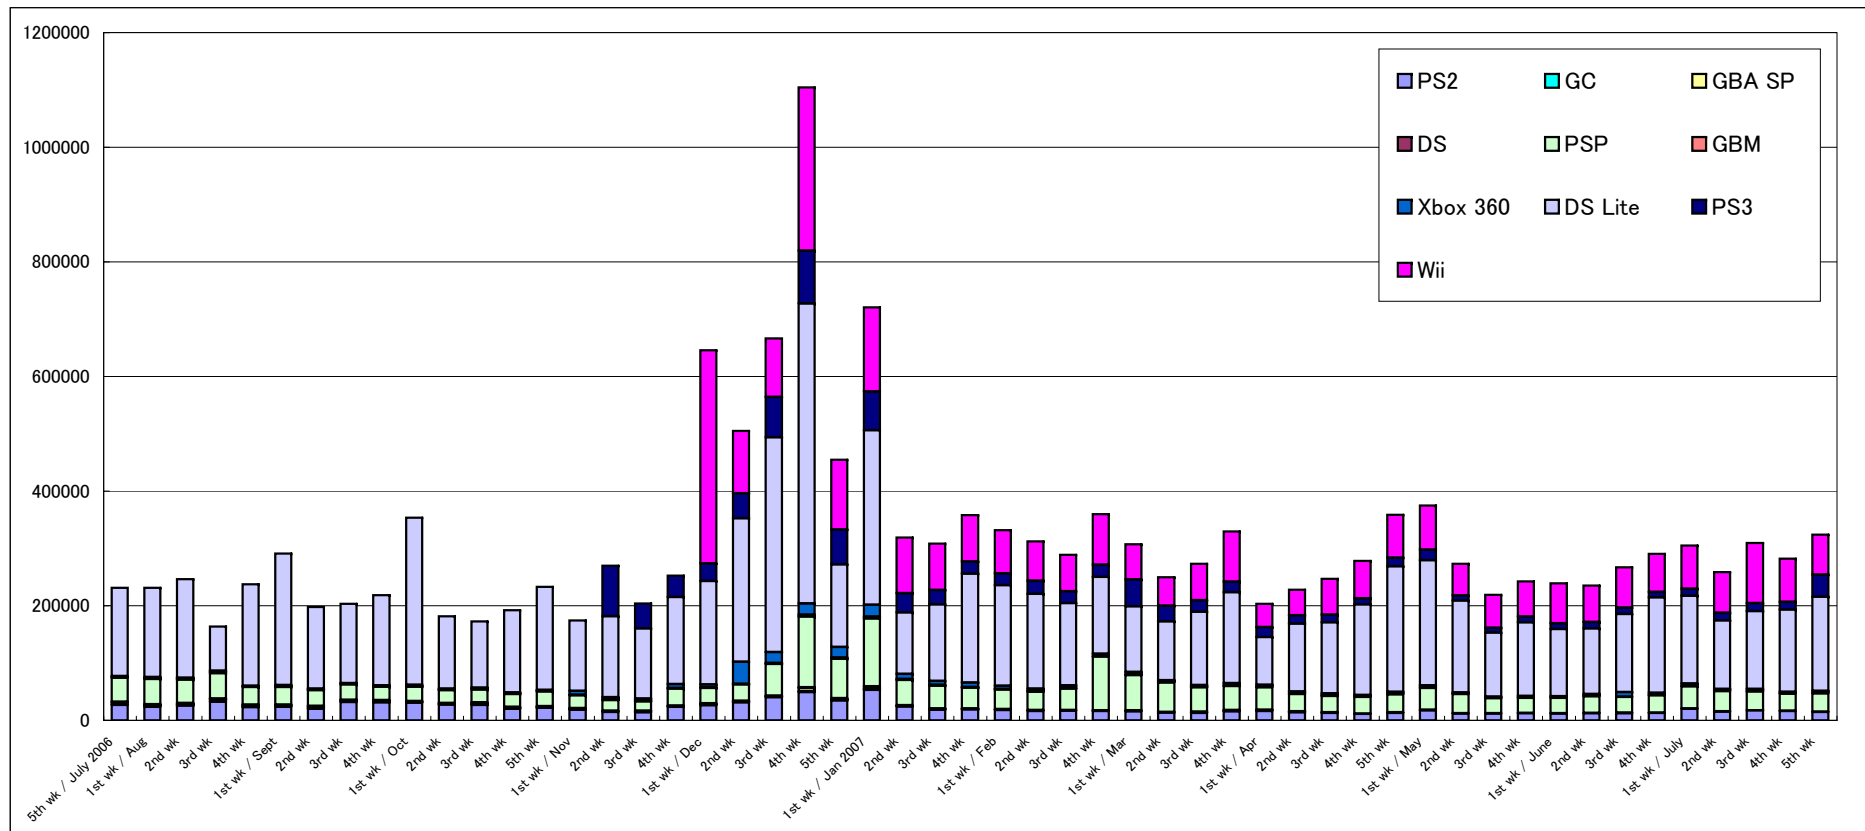

Hardware Sales/Share

	6/4-6/10		6/11-6/17		6/18-6/24		6/25-7/1		7/2-7/8		7/9-7/15		7/16-7/22		7/23-7/29		2007 to Date
	Units Sold	Share	Units Sold	Share	Units Sold	Share	Units Sold	Share	Units Sold	Share	Units Sold	Share	Units Sold	Share	Units Sold	Share	
PS2	12,180	5.2%	12,406	4.7%	12,602	4.3%	19,859	6.5%	14,956	5.8%	17,041	5.5%	16,233	5.8%	14,339	4.4%	489,900
GC																	5,710
GBA SP	615	0.3%	539	0.2%	426	0.1%	513	0.2%	476	0.2%	388	0.1%	571	0.2%	606	0.2%	24,718
DS	278	0.1%	225	0.1%	186	0.1%	239	0.1%	188	0.1%	155	0.1%	128	0.0%	128	0.0%	11,952
PSP	28,974	12.3%	27,772	10.4%	30,203	10.4%	38,609	12.7%	35,181	13.6%	32,935	10.6%	29,268	10.4%	31,669	9.8%	1,196,324
GBM	654	0.3%	634	0.2%	455	0.2%	525	0.2%	658	0.3%	539	0.2%	656	0.2%	616	0.2%	26,746
Xbox 360	3,031	1.3%	7,654	2.9%	4,058	1.4%	4,318	1.4%	3,355	1.3%	3,640	1.2%	2,772	1.0%	3,885	1.2%	140,535
DS Lite	114,780	48.8%	136,168	51.0%	166,362	57.3%	153,120	50.2%	119,636	46.3%	135,791	43.9%	143,491	50.8%	164,353	50.7%	4,430,458
PS3	10,756	4.6%	11,012	4.1%	9,665	3.3%	12,677	4.2%	13,402	5.2%	14,143	4.6%	13,443	4.8%	38,322	11.8%	595,541
Wii	64,039	27.2%	70,356	26.4%	66,357	22.9%	75,010	24.6%	70,798	27.4%	104,897	33.9%	75,681	26.8%	70,366	21.7%	2,171,757
Total	235,307	100.0%	266,766	100.0%	290,314	100.0%	304,870	100.0%	258,650	100.0%	309,529	100.0%	282,243	100.0%	324,284	100.0%