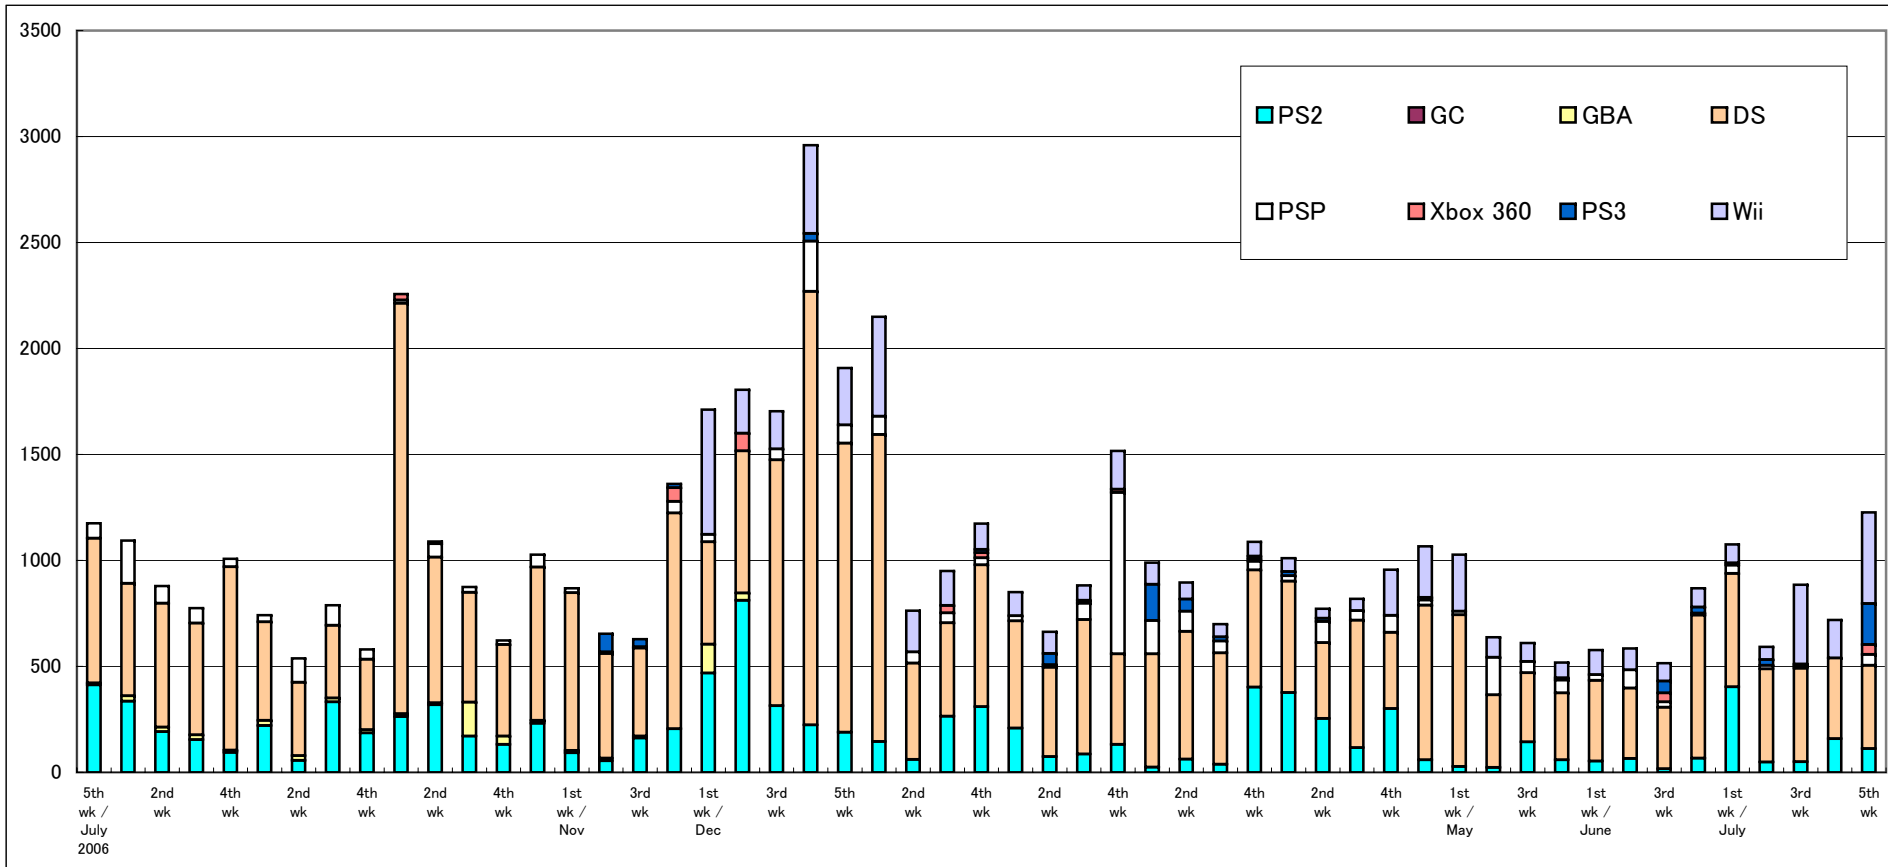

Software Sales/Share for Each Platform

*Only covering titles ranked in the TOP 30

Unit: K = 1000

	6/4-6/10		6/11-6/17		6/18-6/24		6/25-7/1		7/2-7/8		7/9-7/15		7/16-7/22		7/23-7/29		2007 to Date
	Copies Sold	Share	Copies Sold	Share	Copies Sold	Share	Copies Sold	Share	Copies Sold	Share	Copies Sold	Share	Copies Sold	Share	Copies Sold	Share	
PS2	65.2	11.1%	16.5	3.2%	65.9	7.6%	402.8	37.4%	49.0	8.3%	50.2	5.7%	159.3	22.2%	111.8	9.1%	4,134.4
GC	0.0	0.0%	0.0	0.0%	0.0	0.0%	0.0	0.0%	0.0	0.0%	0.0	0.0%	0.0	0.0%	0.0	0.0%	0.0
GBA	0.0	0.0%	0.0	0.0%	0.0	0.0%	0.0	0.0%	0.0	0.0%	0.0	0.0%	0.0	0.0%	0.0	0.0%	0.0
DS	331.8	56.7%	290.4	56.4%	675.1	77.7%	535.7	49.8%	438.7	74.1%	440.4	49.7%	379.9	52.9%	393.3	32.0%	15,359.1
PSP	86.0	14.7%	24.8	4.8%	0.0	0.0%	39.5	3.7%	16.7	2.8%	10.3	1.2%	0.0	0.0%	51.4	4.2%	2,282.2
Xbox 360	0.0	0.0%	43.6	8.5%	9.0	1.0%	0.0	0.0%	0.0	0.0%	0.0	0.0%	0.0	0.0%	45.5	3.7%	207.2
PS3	0.0	0.0%	55.0	10.7%	28.9	3.3%	10.2	1.0%	27.2	4.6%	9.6	1.1%	0.0	0.0%	193.7	15.8%	698.8
Wii	101.9	17.4%	84.2	16.4%	89.6	10.3%	87.4	8.1%	60.8	10.3%	375.2	42.4%	179.6	25.0%	431.4	35.2%	4,400.7
Total	584.8	100.0%	514.5	100.0%	868.5	100.0%	1,075.7	100.0%	592.4	100.0%	885.7	100.0%	718.8	100.0%	1,227.2	100.0%