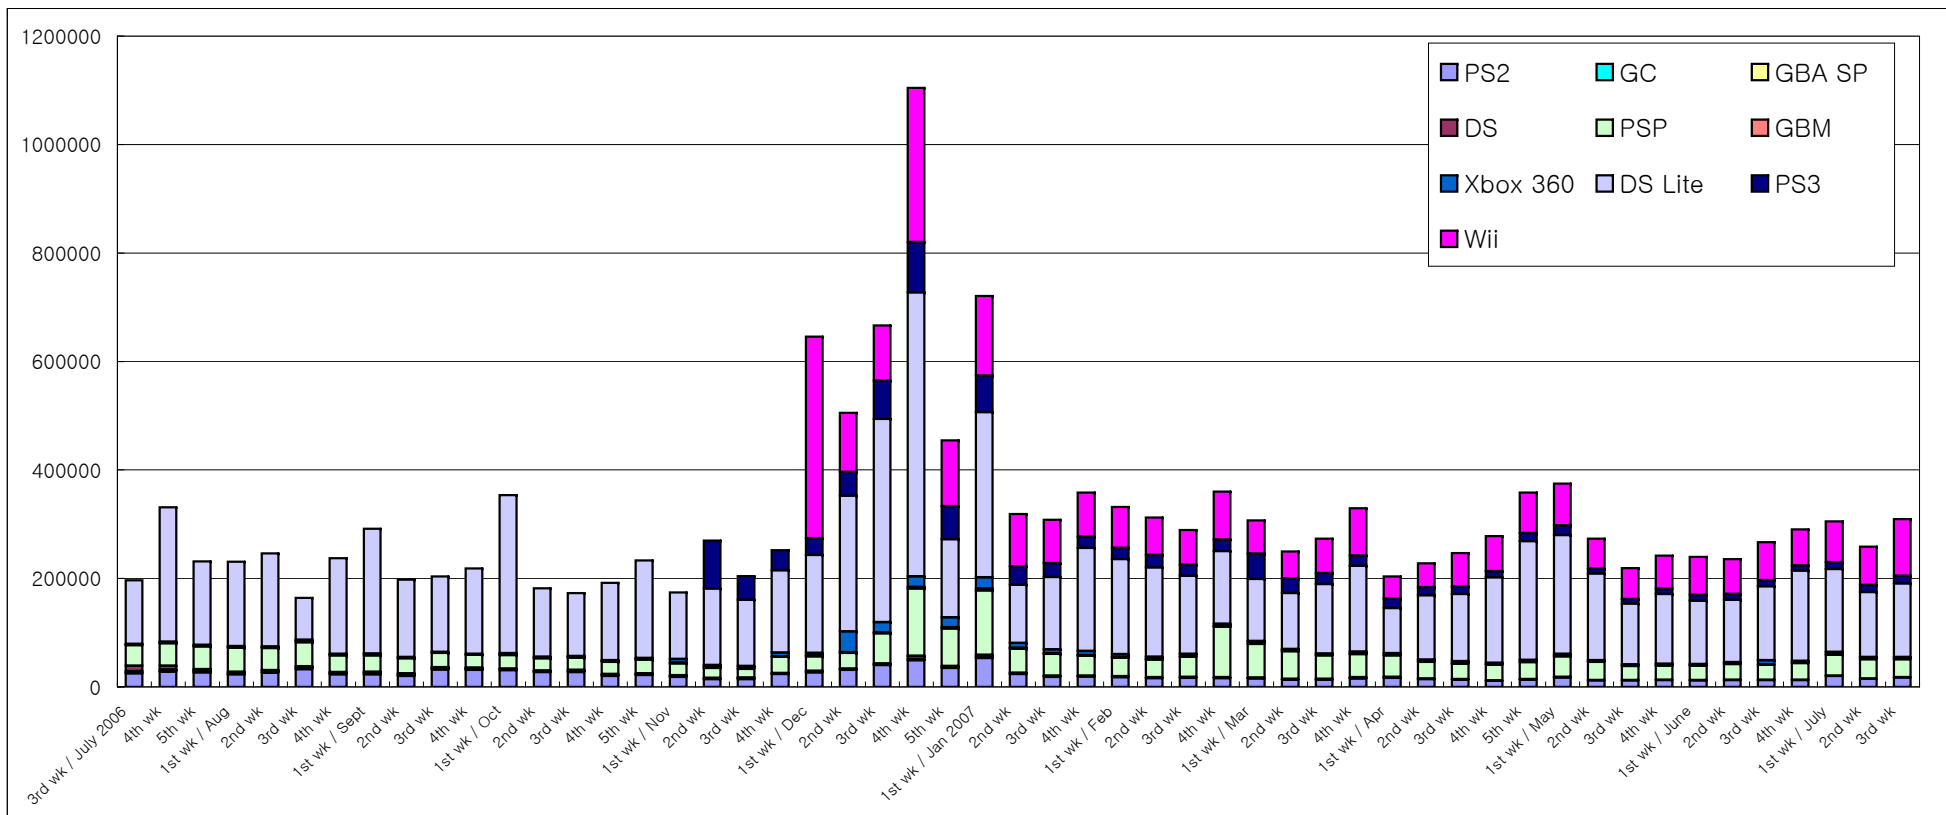

Hardware Sales/Share

	5/21-5/27		5/28-6/3		6/4-6/10		6/11-6/17		6/18-6/24		6/25-7/1		7/2-7/8		7/9-7/15		2007 to Date
	Units Sold	Share	Units Sold	Share	Units Sold	Share	Units Sold	Share	Units Sold	Share	Units Sold	Share	Units Sold	Share	Units Sold	Share	
PS2	12,113	5.0%	11,916	5.0%	12,180	5.2%	12,406	4.7%	12,602	4.3%	19,859	6.5%	14,956	5.8%	17,041	5.5%	459,328
GC																	5,710
GBA SP	464	0.2%	408	0.2%	615	0.3%	539	0.2%	426	0.1%	513	0.2%	476	0.2%	388	0.1%	23,541
DS	215	0.1%	188	0.1%	278	0.1%	225	0.1%	186	0.1%	239	0.1%	188	0.1%	155	0.1%	11,696
PSP	26,446	10.9%	26,348	11.0%	28,974	12.3%	27,772	10.4%	30,203	10.4%	38,609	12.7%	35,181	13.6%	32,935	10.6%	1,135,387
GBM	441	0.2%	405	0.2%	654	0.3%	634	0.2%	455	0.2%	525	0.2%	658	0.3%	539	0.2%	25,474
Xbox 360	2,664	1.1%	2,873	1.2%	3,031	1.3%	7,654	2.9%	4,058	1.4%	4,318	1.4%	3,355	1.3%	3,640	1.2%	133,878
DS Lite	128,543	53.1%	116,825	48.8%	114,780	48.8%	136,168	51.0%	166,362	57.3%	153,120	50.2%	119,636	46.3%	135,791	43.9%	4,122,614
PS3	9,984	4.1%	10,195	4.3%	10,756	4.6%	11,012	4.1%	9,665	3.3%	12,677	4.2%	13,402	5.2%	14,143	4.6%	543,776
Wii	61,339	25.3%	70,222	29.3%	64,039	27.2%	70,356	26.4%	66,357	22.9%	75,010	24.6%	70,798	27.4%	104,897	33.9%	2,025,710
Total	242,209	100.0%	239,380	100.0%	235,307	100.0%	266,766	100.0%	290,314	100.0%	304,870	100.0%	258,650	100.0%	309,529	100.0%