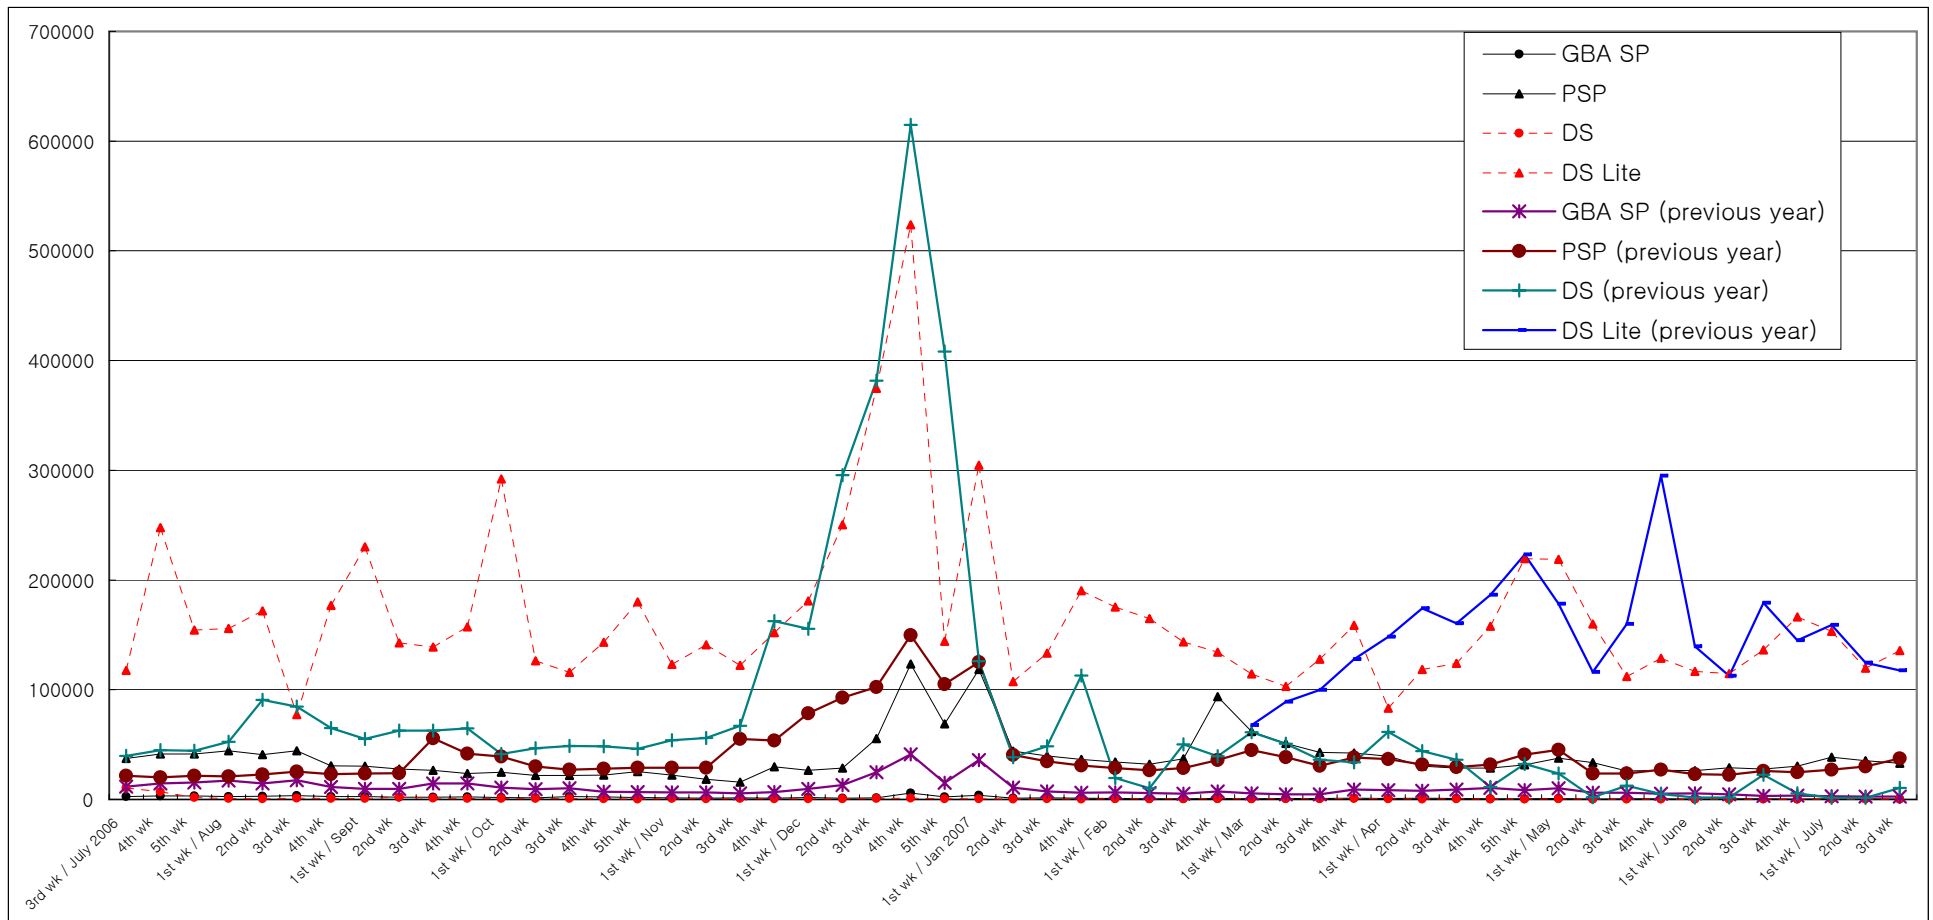

Comparison of Weekly Sales of GBA SP, PSP, DS and DS Lite

Units Sold	1st wk / Apr	2nd wk	3rd wk	4th wk	5th wk	1st wk / May	2nd wk	3rd wk	4th wk	1st wk / June	2nd wk	3rd wk	4th wk	1st wk / July	2nd wk	3rd wk
GBA SP	909	1,033	739	524	544	764	398	515	464	408	615	539	426	513	476	388
PSP	39,422	30,308	28,476	28,717	31,368	37,745	33,438	26,044	26,446	26,348	28,974	27,772	30,203	38,609	35,181	32,935
DS	682	383	498	323	325	489	303	229	215	188	278	225	186	239	188	155
DS Lite	83,218	118,391	124,038	157,866	219,331	218,802	160,009	112,080	128,543	116,825	114,780	136,168	166,362	153,120	119,636	135,791

GBA SP (previous year)	8,394	7,817	8,926	10,589	8,581	10,308	6,125	6,054	5,178	5,487	4,577	3,280	3,538	3,026	2,516	2,723
PSP (previous year)	36,713	31,723	29,586	31,781	40,911	45,191	23,660	23,577	27,191	23,105	22,529	25,842	24,801	27,272	30,092	37,386
DS (previous year)	61,500	44,109	36,041	11,438	32,442	23,728	2,032	12,608	5,018	1,645	1,616	22,563	5,413	1,502	1,425	10,536
DS Lite (previous year)	148,295	174,102	160,340	186,334	223,296	178,156	116,259	159,791	295,103	139,420	112,516	179,093	144,919	158,890	124,639	117,454