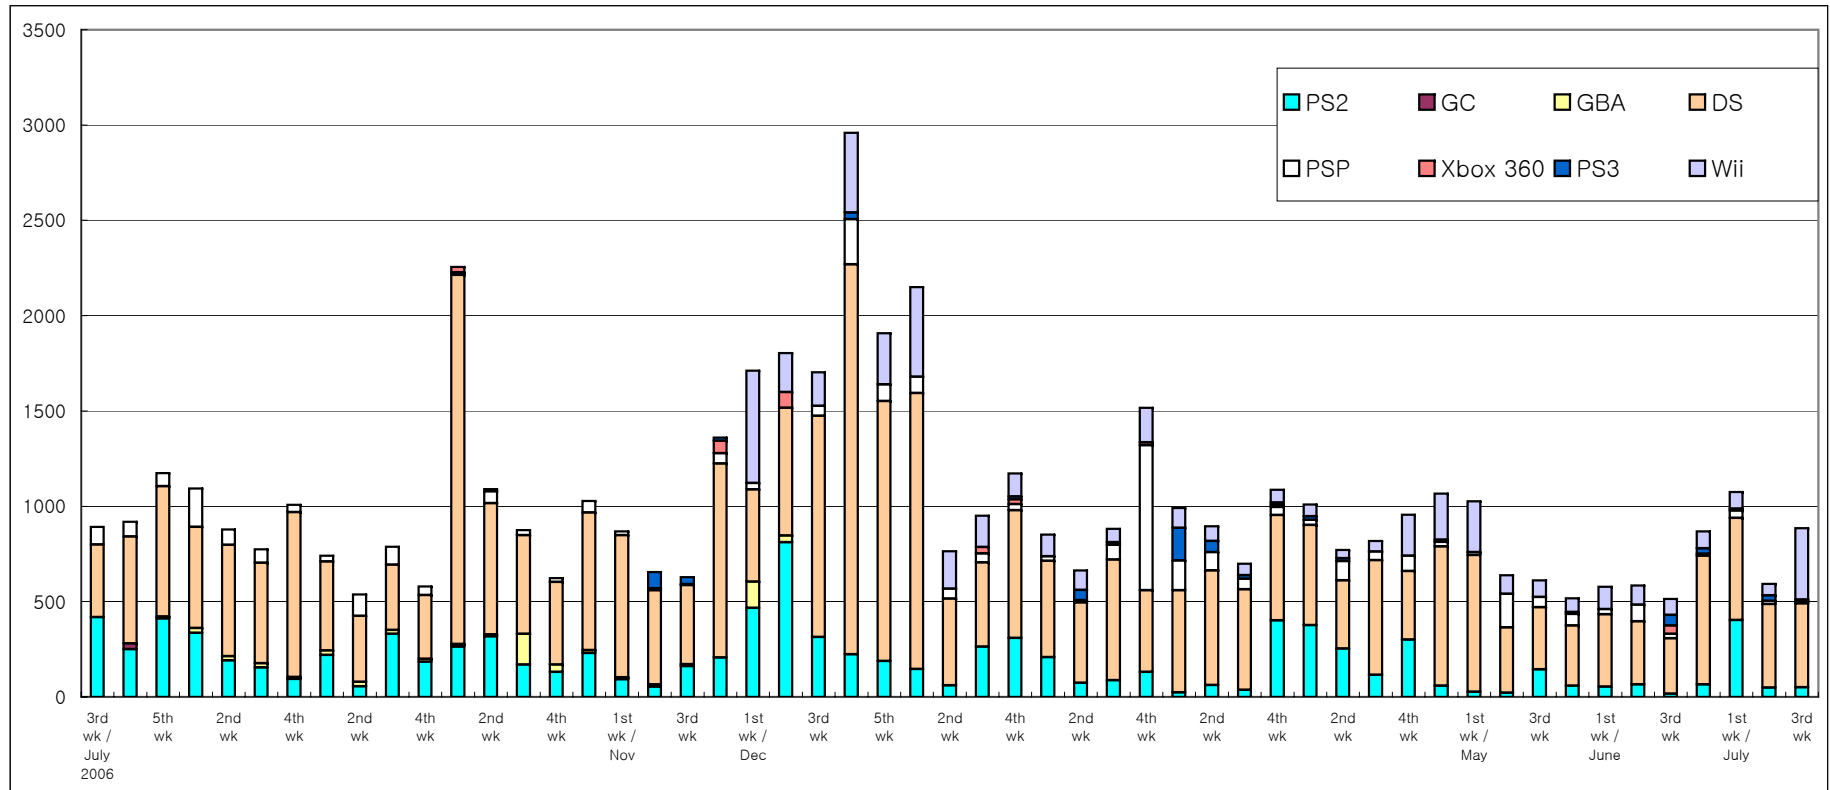

Software Sales/Share for Each Platform

*Only covering titles ranked in the TOP 30

Unit: K = 1000

	5/21-5/27		5/28-6/3		6/4-6/10		6/11-6/17		6/18-6/24		6/25-7/1		7/2-7/8		7/9-7/15		2007 to Date
	Copies Sold	Share	Copies Sold	Share	Copies Sold	Share	Copies Sold	Share	Copies Sold	Share	Copies Sold	Share	Copies Sold	Share	Copies Sold	Share	
PS2	59.5	11.5%	53.3	9.2%	65.2	11.1%	16.5	3.2%	65.9	7.6%	402.8	37.4%	49.0	8.3%	50.2	5.7%	3,863.3
GC													0.0	0.0%			
GBA													0.0	0.0%			
DS	314.6	60.8%	379.7	65.8%	331.8	56.7%	290.4	56.4%	675.1	77.7%	535.7	49.8%	438.7	74.1%	440.4	49.7%	14,586.0
PSP	61.3	11.8%	27.7	4.8%	86.0	14.7%	24.8	4.8%			39.5	3.7%	16.7	2.8%	10.3	1.2%	2,230.8
Xbox 360	9.9	1.9%					43.6	8.5%	9.0	1.0%			0.0	0.0%			161.7
PS3							55.0	10.7%	28.9	3.3%	10.2	1.0%	27.2	4.6%	9.6	1.1%	505.1
Wii	72.3	14.0%	116.5	20.2%	101.9	17.4%	84.2	16.4%	89.6	10.3%	87.4	8.1%	60.8	10.3%	375.2	42.4%	3,789.7
Total	517.5	100.0%	577.2	100.0%	584.8	100.0%	514.5	100.0%	868.5	100.0%	1,075.7	100.0%	592.4	100.0%	885.7	100.0%