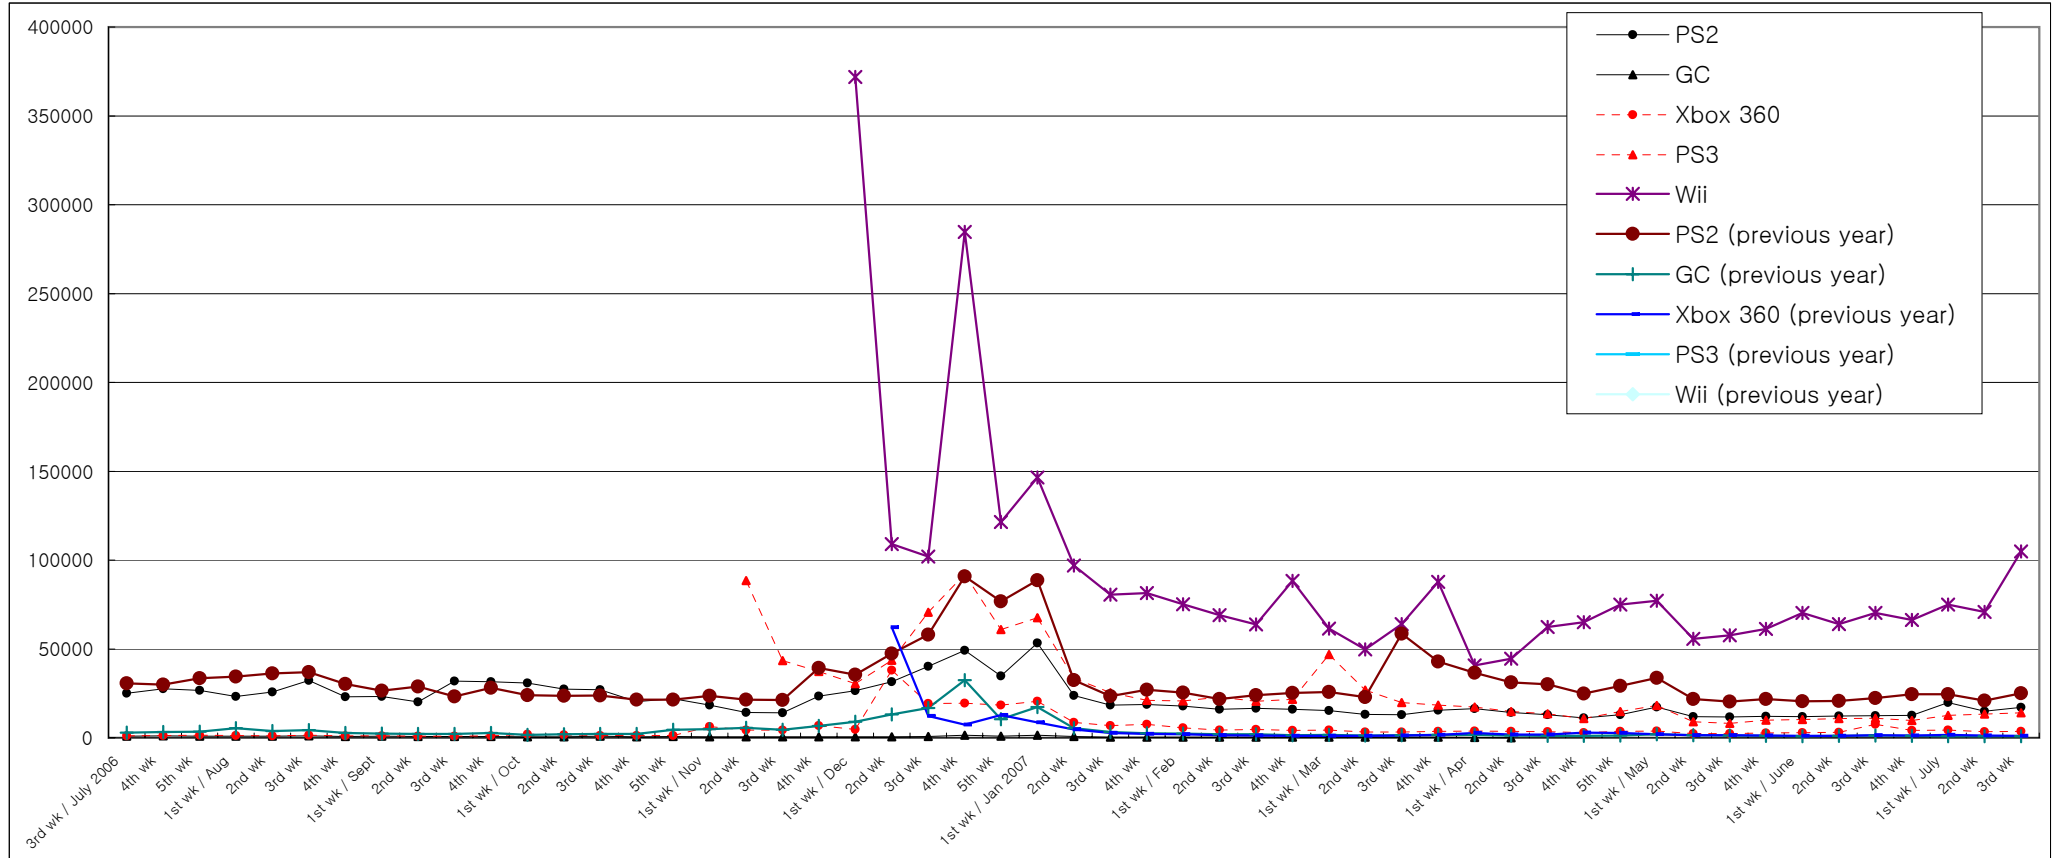

Comparison of Weekly Sales of PS2, GC, Xbox 360, PS3, and Wii

Units Sold	1st wk / Apr	2nd wk	3rd wk	4th wk	5th wk	1st wk / May	2nd wk	3rd wk	4th wk	1st wk / June	2nd wk	3rd wk	4th wk	1st wk / July	2nd wk	3rd wk
PS2	16,353	14,167	12,951	11,162	13,040	17,333	11,854	11,749	12,113	11,916	12,180	12,406	12,602	19,859	14,956	17,041
GC	258	0														
Xbox 360	3,774	3,583	3,354	2,853	3,530	3,753	2,369	2,296	2,664	2,873	3,031	7,654	4,058	4,318	3,355	3,640
PS3	17,289	14,820	13,539	10,899	14,700	18,186	8,962	8,189	9,984	10,195	10,756	11,012	9,665	12,677	13,402	14,143
Wii	40,798	44,520	62,361	65,093	74,950	77,077	55,724	57,654	61,339	70,222	64,039	70,356	66,357	75,010	70,798	104,897

PS2 (previous year)	36,574	31,189	30,005	24,827	29,216	33,654	21,778	20,360	21,827	20,557	20,661	22,399	24,579	24,556	20,889	25,085
GC (previous year)	1,592	1,266	1,113	1,087	1,265	1,910	1,406	1,221	1,056	970	1,106	1,312	1,015	929	919	905
Xbox 360 (previous year)	2,636	1,752	1,780	2,852	2,742	2,021	1,496	1,415	1,218	1,095	1,143	1,475	1,315	1,676	1,191	1,020
PS3 (previous year)																
Wii (previous year)