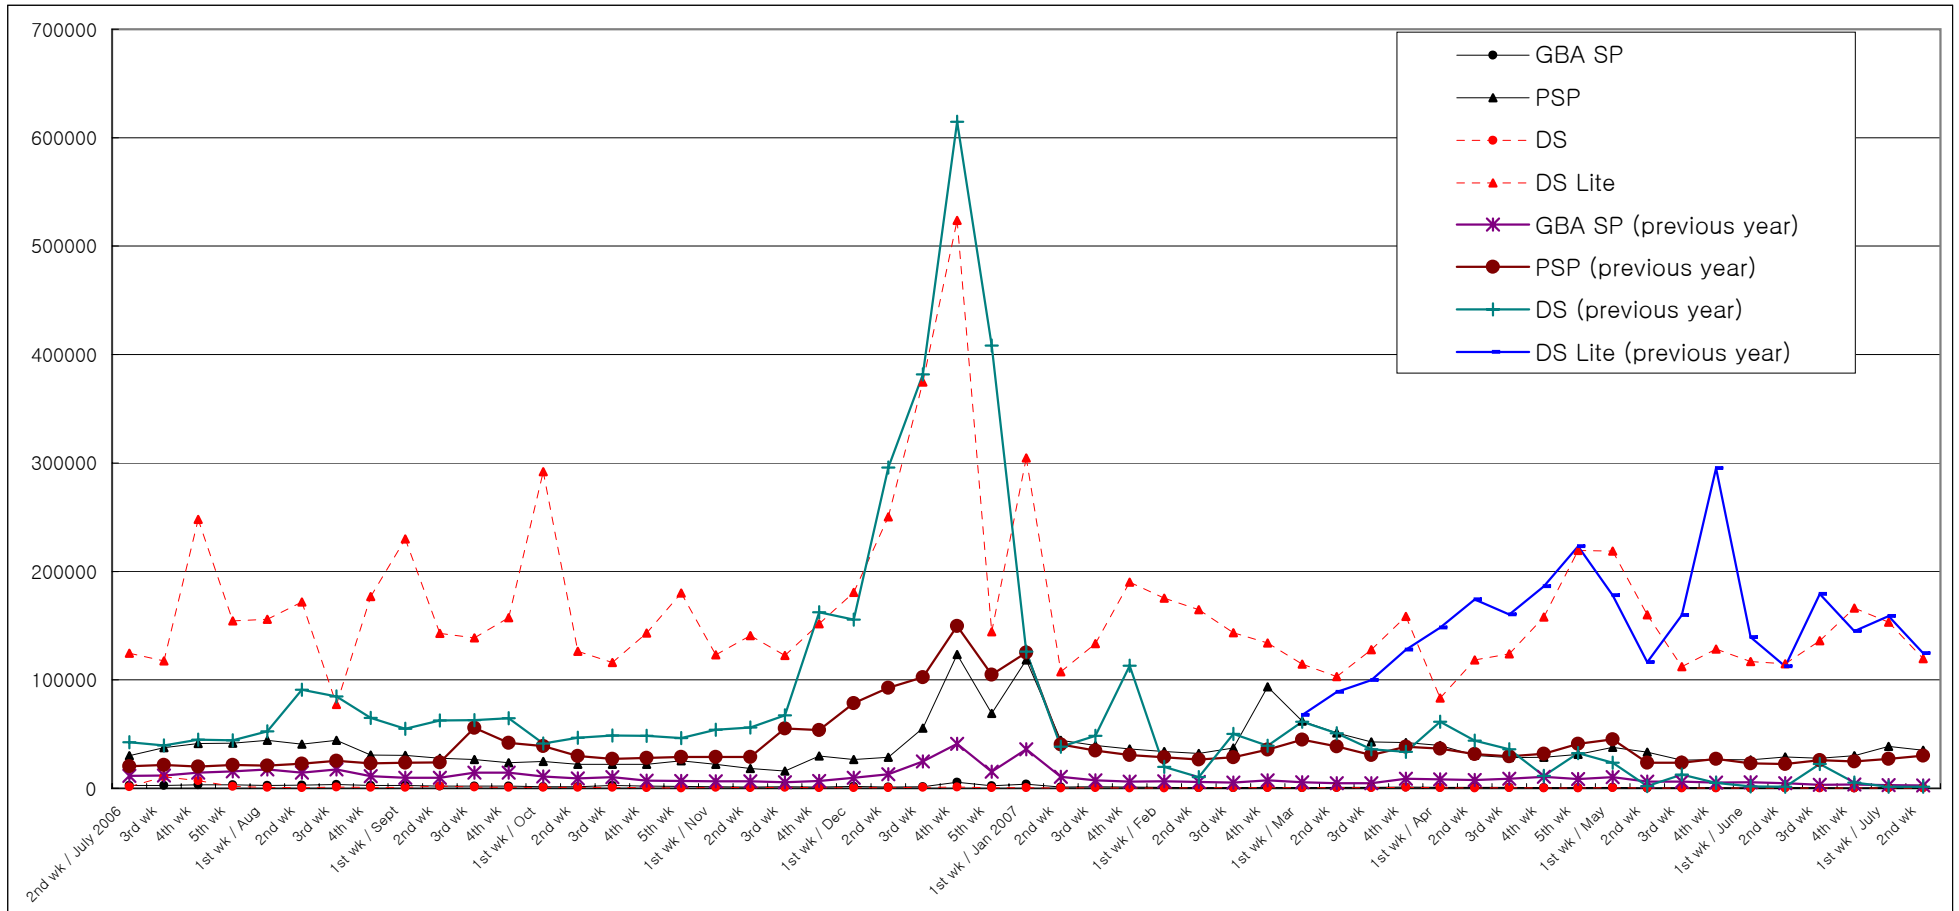

Comparison of Weekly Sales of GBA SP, PSP, DS and DS Lite

Units Sold	4th wk	1st wk / Apr	2nd wk	3rd wk	4th wk	5th wk	1st wk / May	2nd wk	3rd wk	4th wk	1st wk / June	2nd wk	3rd wk	4th wk	1st wk / July	2nd wk
GBA SP	1,118	909	1,033	739	524	544	764	398	515	464	408	615	539	426	513	476
PSP	42,226	39,422	30,308	28,476	28,717	31,368	37,745	33,438	26,044	26,446	26,348	28,974	27,772	30,203	38,609	35,181
DS	889	682	383	498	323	325	489	303	229	215	188	278	225	186	239	188
DS Lite	158,609	83,218	118,391	124,038	157,866	219,331	218,802	160,009	112,080	128,543	116,825	114,780	136,168	166,362	153,120	119,636

GBA SP (previous year)	8,922	8,394	7,817	8,926	10,589	8,581	10,308	6,125	6,054	5,178	5,487	4,577	3,280	3,538	3,026	2,516
PSP (previous year)	38,321	36,713	31,723	29,586	31,781	40,911	45,191	23,660	23,577	27,191	23,105	22,529	25,842	24,801	27,272	30,092
DS (previous year)	33,713	61,500	44,109	36,041	11,438	32,442	23,728	2,032	12,608	5,018	1,645	1,616	22,563	5,413	1,502	1,425
DS Lite (previous year)	127,911	148,295	174,102	160,340	186,334	223,296	178,156	116,259	159,791	295,103	139,420	112,516	179,093	144,919	158,890	124,639