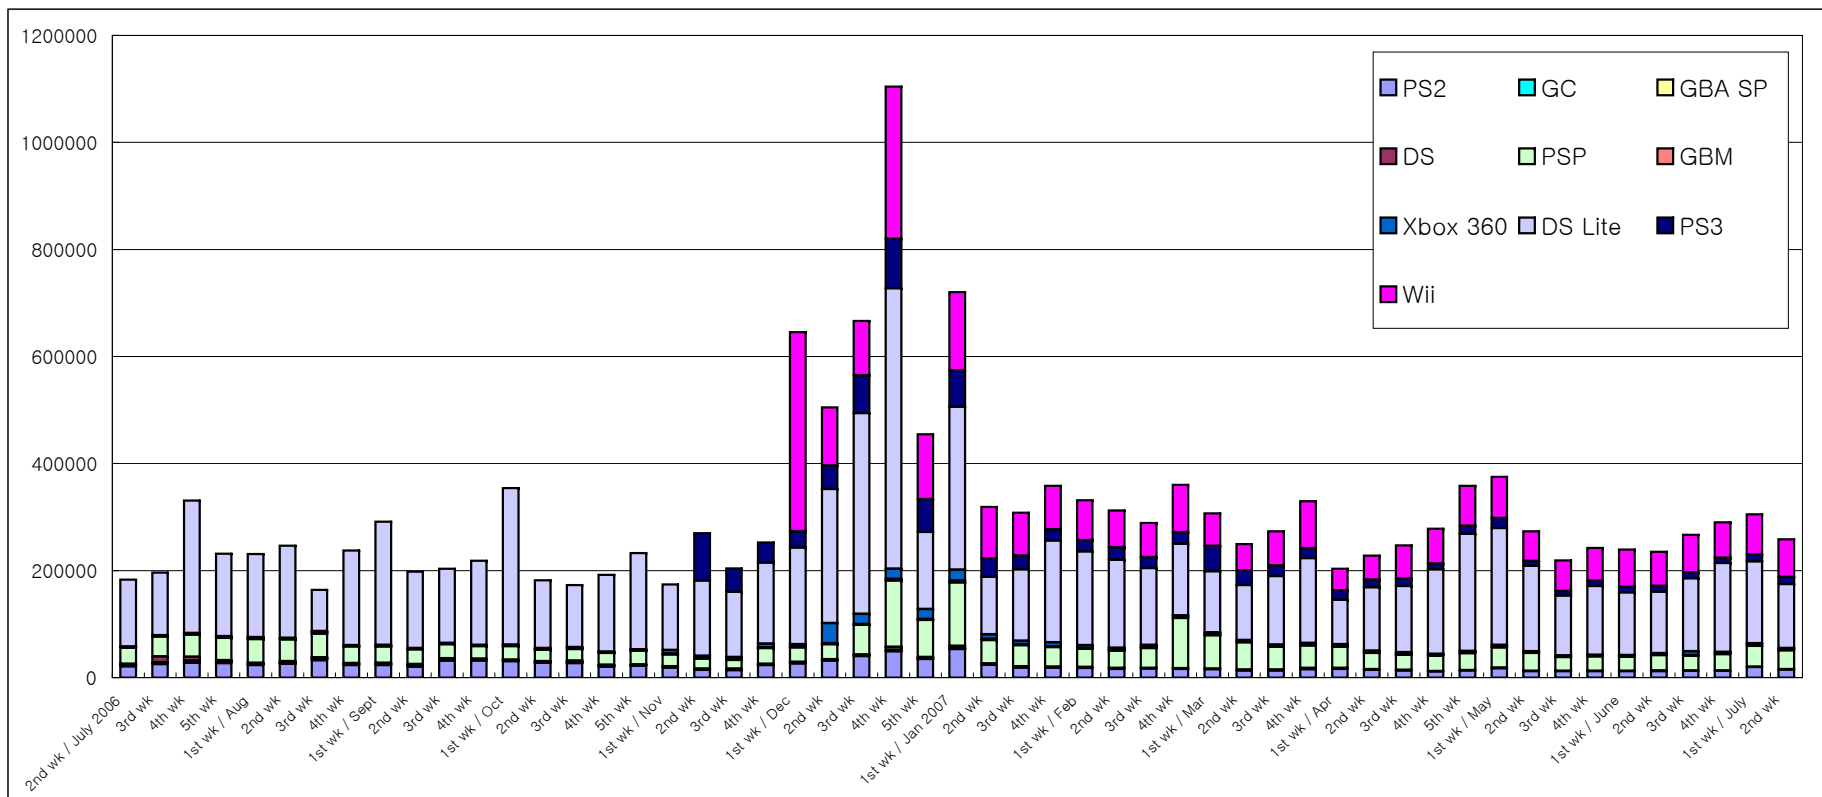

Hardware Sales/Share

	5/14-5/20		5/21-5/27		5/28-6/3		6/4-6/10		6/11-6/17		6/18-6/24		6/25-7/1		7/2-7/8		2007 to Date
	Units Sold	Share	Units Sold	Share	Units Sold	Share	Units Sold	Share	Units Sold	Share	Units Sold	Share	Units Sold	Share	Units Sold	Share	
PS2	11,749	5.4%	12,113	5.0%	11,916	5.0%	12,180	5.2%	12,406	4.7%	12,602	4.3%	19,859	6.5%	14,956	5.8%	442,287
GC																	5,710
GBA SP	515	0.2%	464	0.2%	408	0.2%	615	0.3%	539	0.2%	426	0.1%	513	0.2%	476	0.2%	23,153
DS	229	0.1%	215	0.1%	188	0.1%	278	0.1%	225	0.1%	186	0.1%	239	0.1%	188	0.1%	11,541
PSP	26,044	11.9%	26,446	10.9%	26,348	11.0%	28,974	12.3%	27,772	10.4%	30,203	10.4%	38,609	12.7%	35,181	13.6%	1,102,452
GBM	371	0.2%	441	0.2%	405	0.2%	654	0.3%	634	0.2%	455	0.2%	525	0.2%	658	0.3%	24,935
Xbox 360	2,296	1.0%	2,664	1.1%	2,873	1.2%	3,031	1.3%	7,654	2.9%	4,058	1.4%	4,318	1.4%	3,355	1.3%	130,238
DS Lite	112,080	51.1%	128,543	53.1%	116,825	48.8%	114,780	48.8%	136,168	51.0%	166,362	57.3%	153,120	50.2%	119,636	46.3%	3,986,823
PS3	8,189	3.7%	9,984	4.1%	10,195	4.3%	10,756	4.6%	11,012	4.1%	9,665	3.3%	12,677	4.2%	13,402	5.2%	529,633
Wii	57,654	26.3%	61,339	25.3%	70,222	29.3%	64,039	27.2%	70,356	26.4%	66,357	22.9%	75,010	24.6%	70,798	27.4%	1,920,813
Total	219,127	100.0%	242,209	100.0%	239,380	100.0%	235,307	100.0%	266,766	100.0%	290,314	100.0%	304,870	100.0%	258,650	100.0%