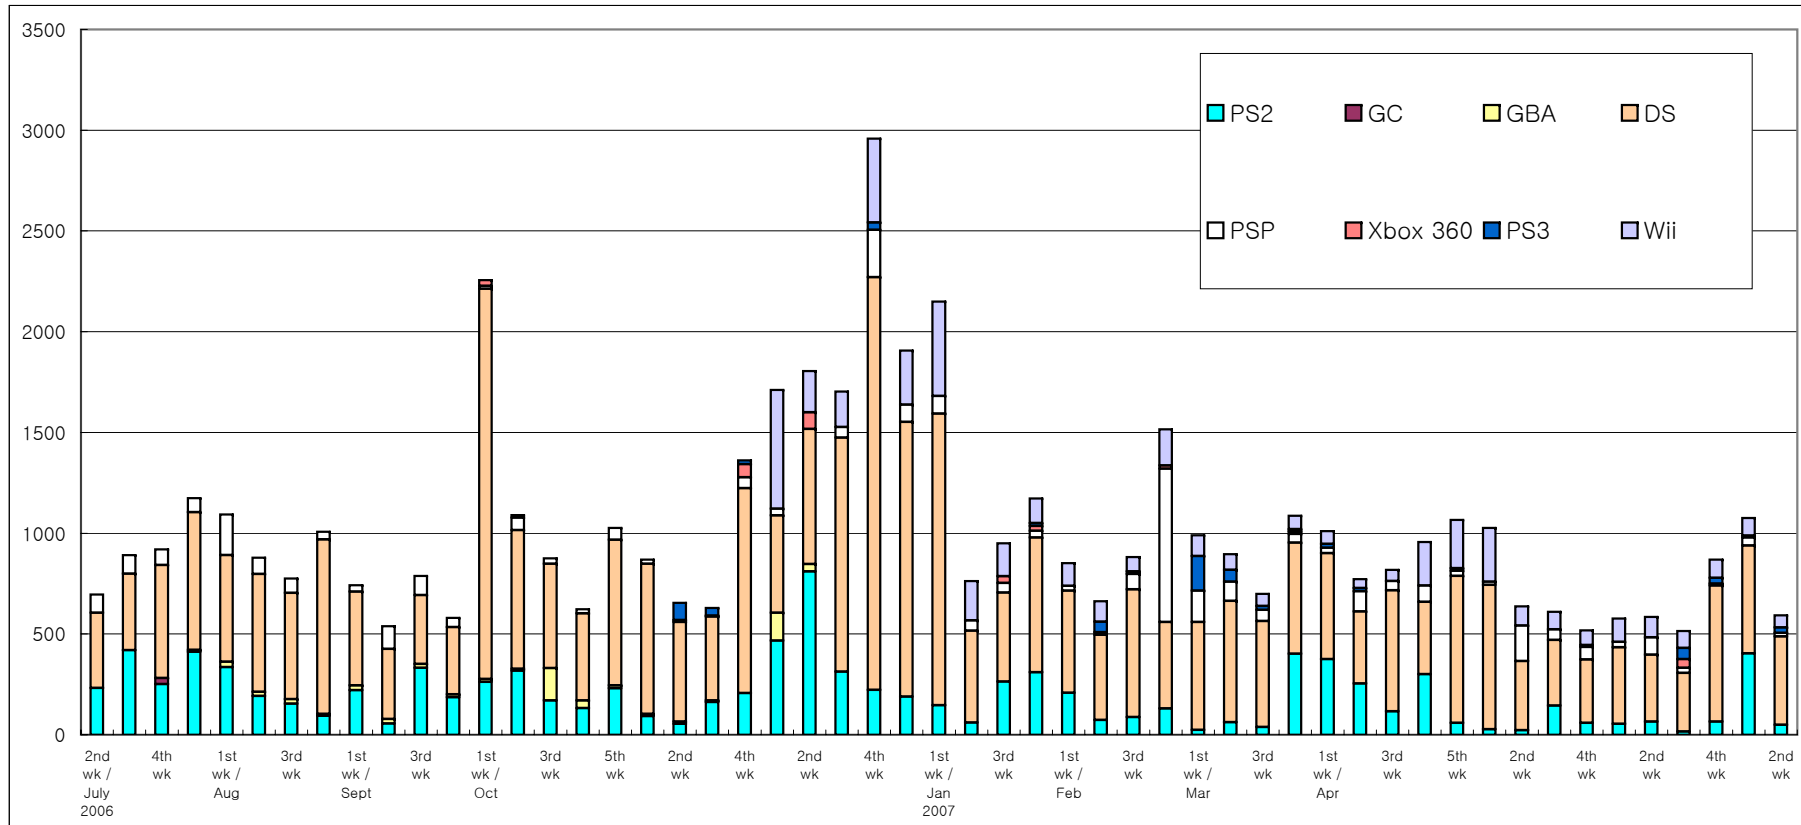

Software Sales/Share for Each Platform

*Only covering titles ranked in the TOP 30

Unit: K = 1000

	5/14-5/20		5/21-5/27		5/28-6/3		6/4-6/10		6/11-6/17		6/18-6/24		6/25-7/1		7/2-7/8		2007 to Date
	Copies Sold	Share	Copies Sold	Share	Copies Sold	Share	Copies Sold	Share	Copies Sold	Share	Copies Sold	Share	Copies Sold	Share	Copies Sold	Share	
PS2	144.1	23.6%	59.5	11.5%	53.3	9.2%	65.2	11.1%	16.5	3.2%	65.9	7.6%	402.8	37.4%	49.0	8.3%	3,813.1
GC	0.0	0.0%	0.0	0.0%	0.0	0.0%	0.0	0.0%	0.0	0.0%	0.0	0.0%	0.0	0.0%	0.0	0.0%	0.0
GBA	0.0	0.0%	0.0	0.0%	0.0	0.0%	0.0	0.0%	0.0	0.0%	0.0	0.0%	0.0	0.0%	0.0	0.0%	0.0
DS	326.1	53.4%	314.6	60.8%	379.7	65.8%	331.8	56.7%	290.4	56.4%	675.1	77.7%	535.7	49.8%	438.7	74.1%	14,145.6
PSP	53.1	8.7%	61.3	11.8%	27.7	4.8%	86.0	14.7%	24.8	4.8%	0.0	0.0%	39.5	3.7%	16.7	2.8%	2,220.5
Xbox 360	0.0	0.0%	9.9	1.9%	0.0	0.0%	0.0	0.0%	43.6	8.5%	9.0	1.0%	0.0	0.0%	0.0	0.0%	161.7
PS3	0.0	0.0%	0.0	0.0%	0.0	0.0%	0.0	0.0%	55.0	10.7%	28.9	3.3%	10.2	1.0%	27.2	4.6%	495.5
Wii	87.6	14.3%	72.3	14.0%	116.5	20.2%	101.9	17.4%	84.2	16.4%	89.6	10.3%	87.4	8.1%	60.8	10.3%	3,414.5
Total	610.8	100.0%	517.5	100.0%	577.2	100.0%	584.8	100.0%	514.5	100.0%	868.5	100.0%	1,075.7	100.0%	592.4	100.0%