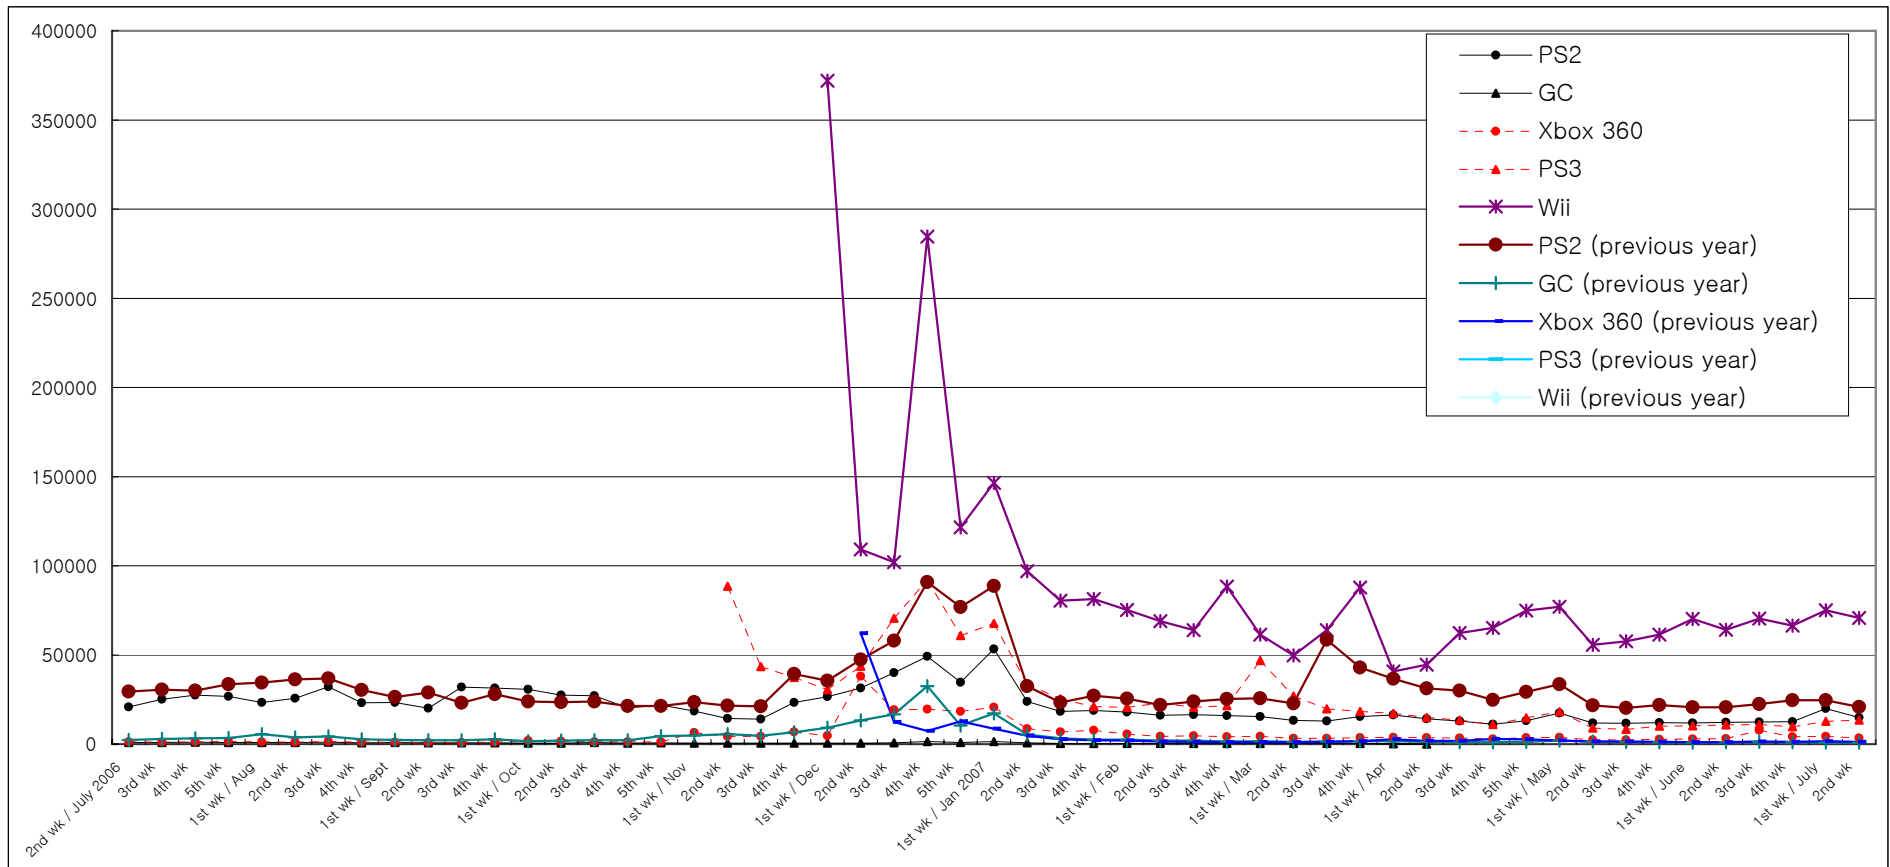

Comparison of Weekly Sales of PS2, GC, Xbox 360, PS3, and Wii

Units Sold	4th wk	1st wk / Apr	2nd wk	3rd wk	4th wk	5th wk	1st wk / May	2nd wk	3rd wk	4th wk	1st wk / June	2nd wk	3rd wk	4th wk	1st wk / July	2nd wk
PS2	15,434	16,353	14,167	12,951	11,162	13,040	17,333	11,854	11,749	12,113	11,916	12,180	12,406	12,602	19,859	14,956
GC	310	258	0													
Xbox 360	3,616	3,774	3,583	3,354	2,853	3,530	3,753	2,369	2,296	2,664	2,873	3,031	7,654	4,058	4,318	3,355
PS3	18,391	17,289	14,820	13,539	10,899	14,700	18,186	8,962	8,189	9,984	10,195	10,756	11,012	9,665	12,677	13,402
Wii	87,704	40,798	44,520	62,361	65,093	74,950	77,077	55,724	57,654	61,339	70,222	64,039	70,356	66,357	75,010	70,798

PS2 (previous year)	42,881	36,574	31,189	30,005	24,827	29,216	33,654	21,778	20,360	21,827	20,557	20,661	22,399	24,579	24,556	20,889
GC (previous year)	1,539	1,592	1,266	1,113	1,087	1,265	1,910	1,406	1,221	1,056	970	1,106	1,312	1,015	929	919
Xbox 360 (previous year)	1,550	2,636	1,752	1,780	2,852	2,742	2,021	1,496	1,415	1,218	1,095	1,143	1,475	1,315	1,676	1,191
PS3 (previous year)																
Wii (previous year)