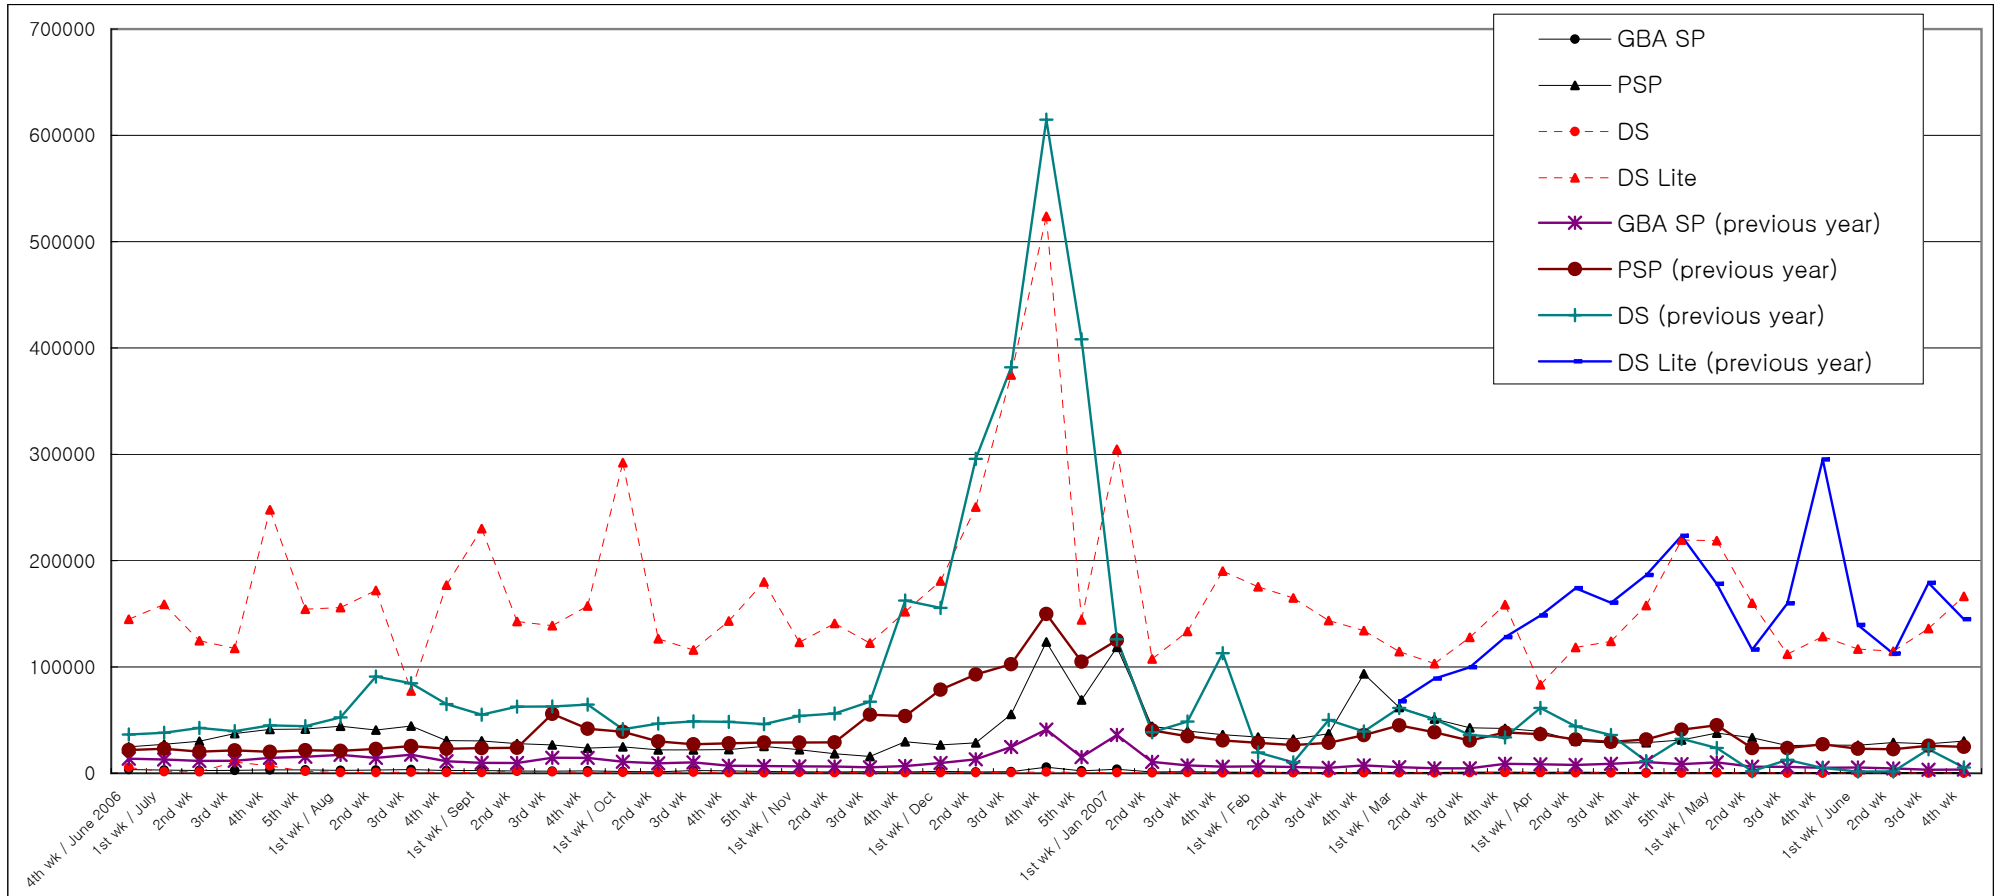

Comparison of Weekly Sales of GBA SP, PSP, DS and DS Lite

Units Sold	2nd wk	3rd wk	4th wk	1st wk / Apr	2nd wk	3rd wk	4th wk	5th wk	1st wk / May	2nd wk	3rd wk	4th wk	1st wk / June	2nd wk	3rd wk	4th wk
GBA SP	753	1,003	1,118	909	1,033	739	524	544	764	398	515	464	408	615	539	426
PSP	50,970	42,762	42,226	39,422	30,308	28,476	28,717	31,368	37,745	33,438	26,044	26,446	26,348	28,974	27,772	30,203
DS	457	629	889	682	383	498	323	325	489	303	229	215	188	278	225	186
DS Lite	103,089	127,882	158,609	83,218	118,391	124,038	157,866	219,331	218,802	160,009	112,080	128,543	116,825	114,780	136,168	166,362

GBA SP (previous year)	4,622	4,725	8,922	8,394	7,817	8,926	10,589	8,581	10,308	6,125	6,054	5,178	5,487	4,577	3,280	3,538
PSP (previous year)	38,607	30,766	38,321	36,713	31,723	29,586	31,781	40,911	45,191	23,660	23,577	27,191	23,105	22,529	25,842	24,801
DS (previous year)	50,860	36,051	33,713	61,500	44,109	36,041	11,438	32,442	23,728	2,032	12,608	5,018	1,645	1,616	22,563	5,413
DS Lite (previous year)	88,958	99,740	127,911	148,295	174,102	160,340	186,334	223,296	178,156	116,259	159,791	295,103	139,420	112,516	179,093	144,919