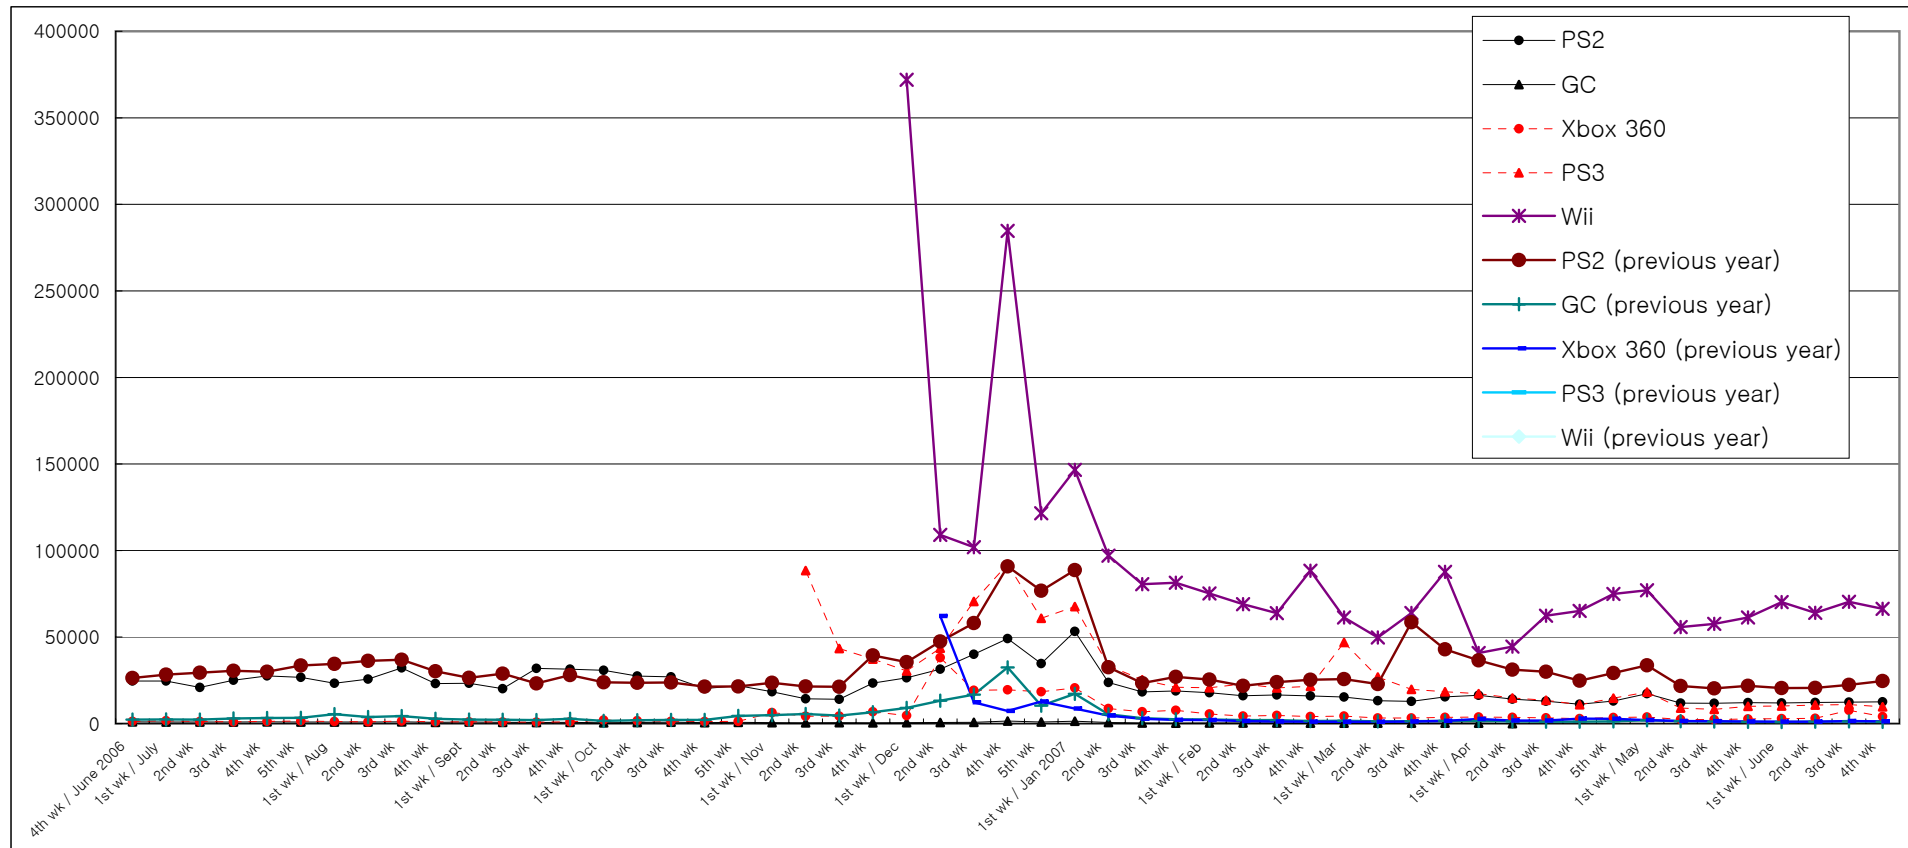

Comparison of Weekly Sales of PS2, GC, Xbox 360, PS3, and Wii

Units Sold	2nd wk	3rd wk	4th wk	1st wk / Apr	2nd wk	3rd wk	4th wk	5th wk	1st wk / May	2nd wk	3rd wk	4th wk	1st wk / June	2nd wk	3rd wk	4th wk
PS2	13,221	12,901	15,434	16,353	14,167	12,951	11,162	13,040	17,333	11,854	11,749	12,113	11,916	12,180	12,406	12,602
GC	321	305	310	258	0											
Xbox 360	3,240	3,227	3,616	3,774	3,583	3,354	2,853	3,530	3,753	2,369	2,296	2,664	2,873	3,031	7,654	4,058
PS3	26,925	19,787	18,391	17,289	14,820	13,539	10,899	14,700	18,186	8,962	8,189	9,984	10,195	10,756	11,012	9,665
Wii	49,750	63,941	87,704	40,798	44,520	62,361	65,093	74,950	77,077	55,724	57,654	61,339	70,222	64,039	70,356	66,357

PS2 (previous year)	22,820	58,502	42,881	36,574	31,189	30,005	24,827	29,216	33,654	21,778	20,360	21,827	20,557	20,661	22,399	24,579
GC (previous year)	1,311	1,353	1,539	1,592	1,266	1,113	1,087	1,265	1,910	1,406	1,221	1,056	970	1,106	1,312	1,015
Xbox 360 (previous year)	1,035	1,181	1,550	2,636	1,752	1,780	2,852	2,742	2,021	1,496	1,415	1,218	1,095	1,143	1,475	1,315
PS3 (previous year)																
Wii (previous year)