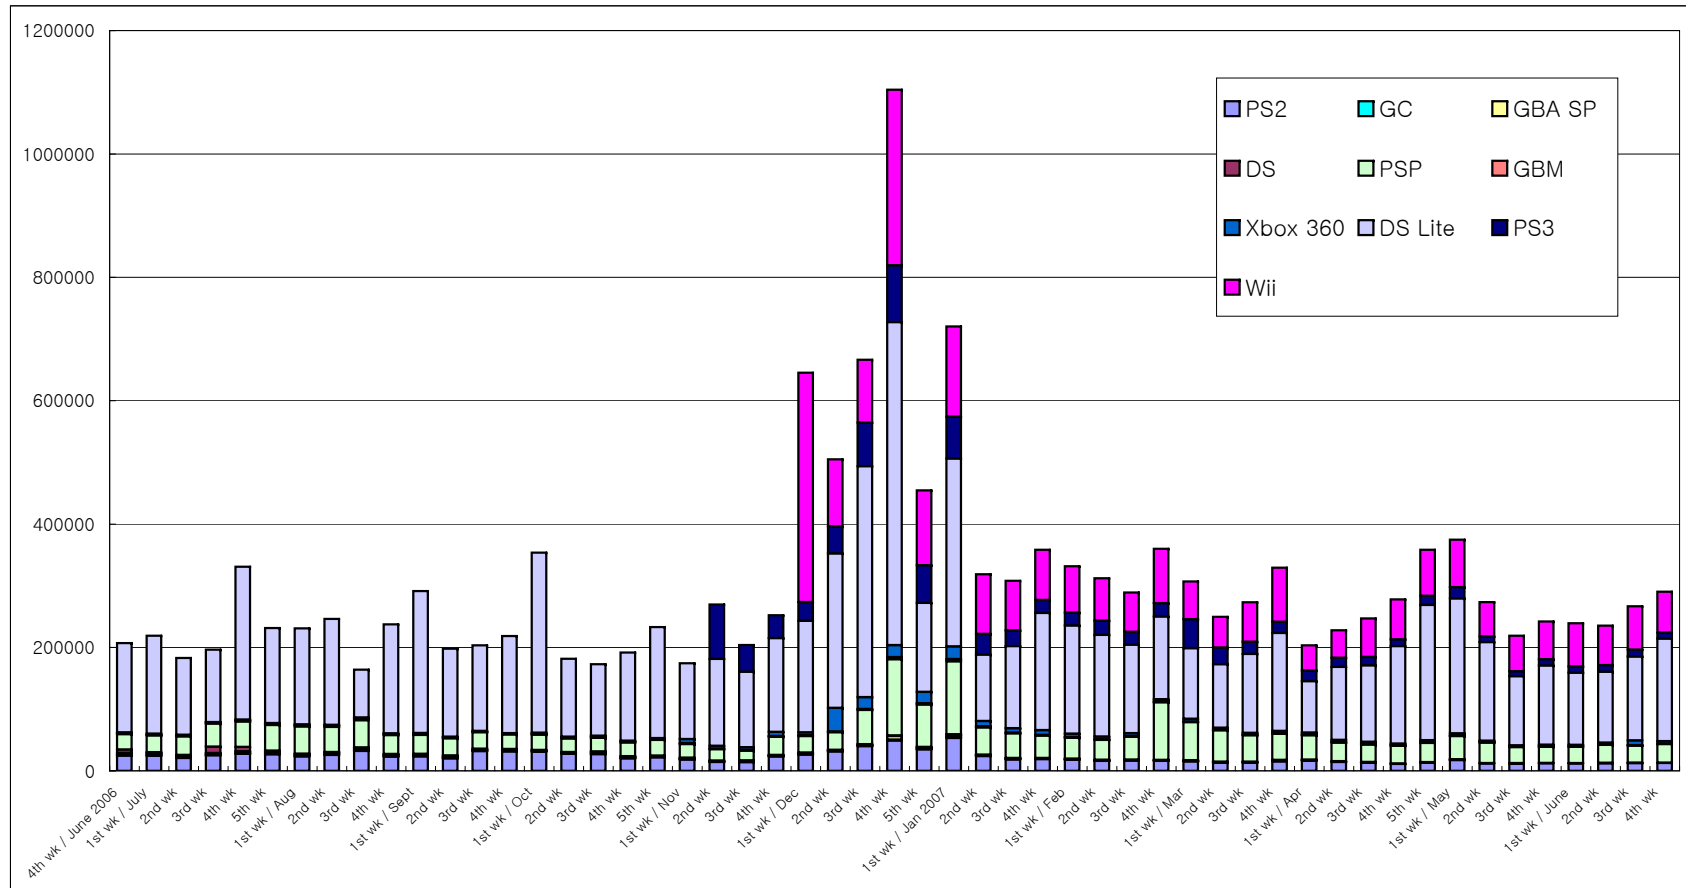

Hardware Sales/Share

	4/30-5/6		5/7-5/13		5/14-5/20		5/21-5/27		5/28-6/3		6/4-6/10		6/11-6/17		6/18-6/24		2007 to Date
	Units Sold	Share	Units Sold	Share	Units Sold	Share	Units Sold	Share	Units Sold	Share	Units Sold	Share	Units Sold	Share	Units Sold	Share	
PS2	17,333	4.6%	11,854	4.3%	11,749	5.4%	12,113	5.0%	11,916	5.0%	12,180	5.2%	12,406	4.7%	12,602	4.3%	407,472
GC																	5,710
GBA SP	764	0.2%	398	0.1%	515	0.2%	464	0.2%	408	0.2%	615	0.3%	539	0.2%	426	0.1%	22,164
DS	489	0.1%	303	0.1%	229	0.1%	215	0.1%	188	0.1%	278	0.1%	225	0.1%	186	0.1%	11,114
PSP	37,745	10.1%	33,438	12.2%	26,044	11.9%	26,446	10.9%	26,348	11.0%	28,974	12.3%	27,772	10.4%	30,203	10.4%	1,028,662
GBM	694	0.2%	403	0.1%	371	0.2%	441	0.2%	405	0.2%	654	0.3%	634	0.2%	455	0.2%	23,752
Xbox 360	3,753	1.0%	2,369	0.9%	2,296	1.0%	2,664	1.1%	2,873	1.2%	3,031	1.3%	7,654	2.9%	4,058	1.4%	122,565
DS Lite	218,802	58.4%	160,009	58.5%	112,080	51.1%	128,543	53.1%	116,825	48.8%	114,780	48.8%	136,168	51.0%	166,362	57.3%	3,714,067
PS3	18,186	4.9%	8,962	3.3%	8,189	3.7%	9,984	4.1%	10,195	4.3%	10,756	4.6%	11,012	4.1%	9,665	3.3%	503,554
Wii	77,077	20.6%	55,724	20.4%	57,654	26.3%	61,339	25.3%	70,222	29.3%	64,039	27.2%	70,356	26.4%	66,357	22.9%	1,775,005
Total	374,843	100.0%	273,460	100.0%	219,127	100.0%	242,209	100.0%	239,380	100.0%	235,307	100.0%	266,766	100.0%	290,314	100.0%