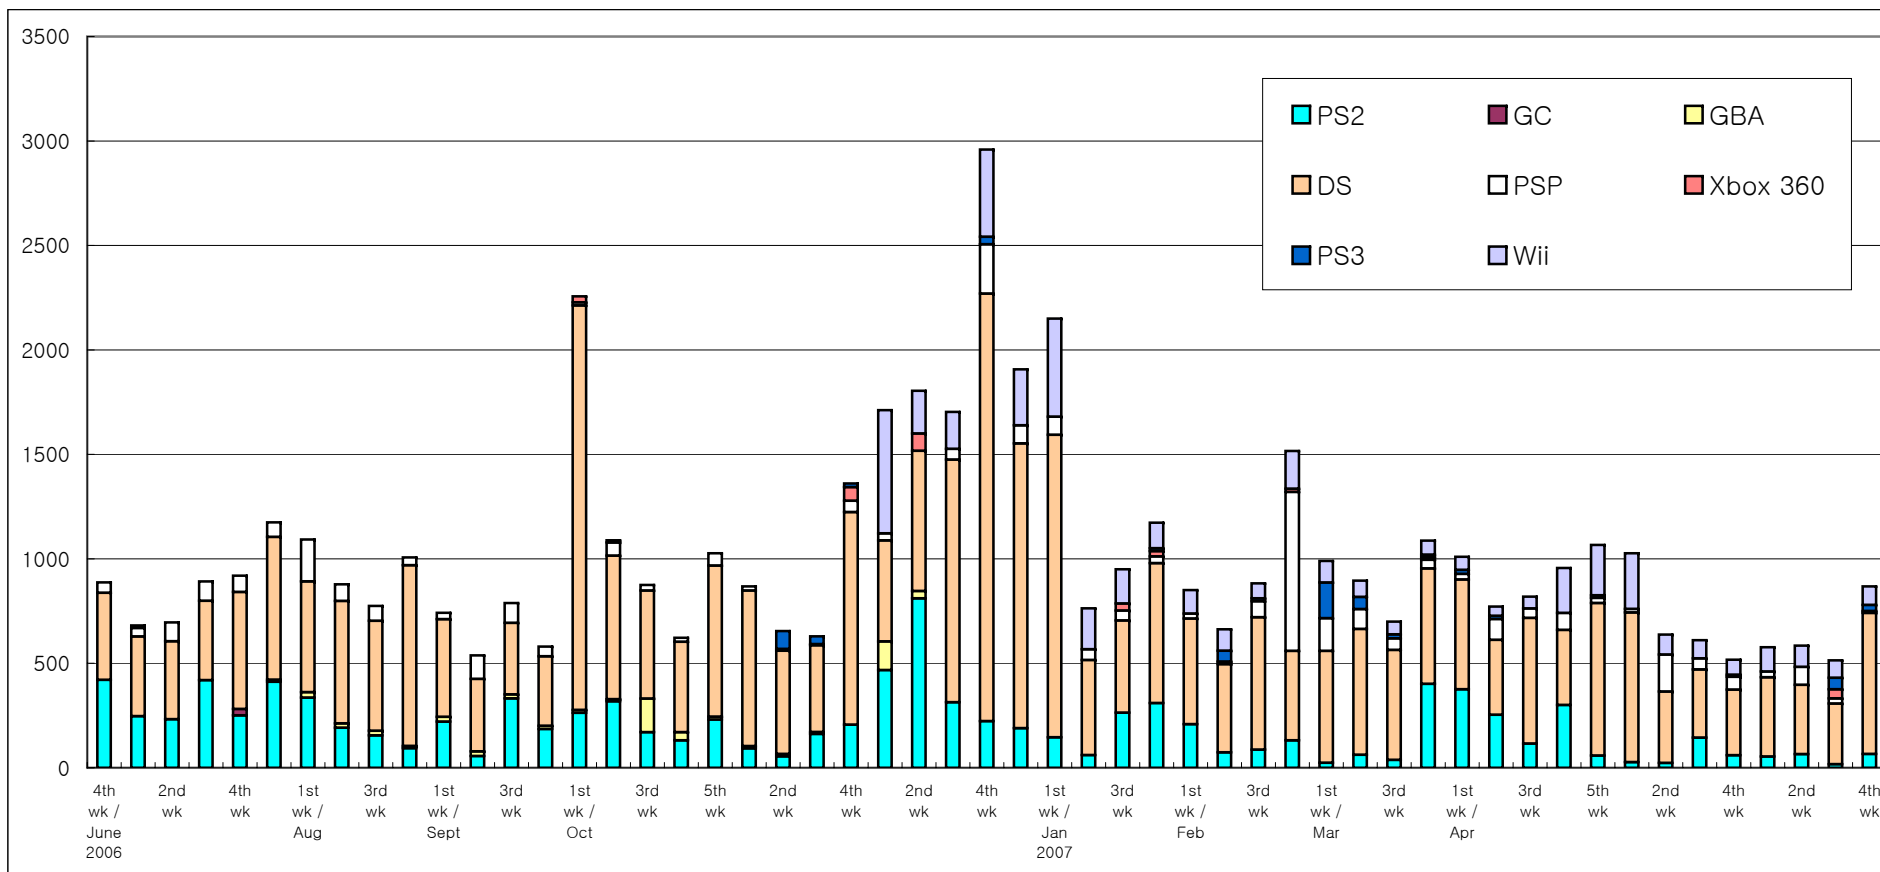

Software Sales/Share for Each Platform

*Only covering titles ranked in the TOP 30

Unit: K = 1000

	4/30-5/6		5/7-5/13		5/14-5/20		5/21-5/27		5/28-6/3		6/4-6/10		6/11-6/17		6/18-6/24		2007 to Date
	Copies Sold	Share	Copies Sold	Share	Copies Sold	Share	Copies Sold	Share	Copies Sold	Share	Copies Sold	Share	Copies Sold	Share	Copies Sold	Share	
PS2	27.0	2.6%	22.7	3.6%	144.1	23.6%	59.5	11.5%	53.3	9.2%	65.2	11.1%	16.5	3.2%	65.9	7.6%	3,361.3
GC	0.0	0.0%	0.0	0.0%	0.0	0.0%	0.0	0.0%	0.0	0.0%	0.0	0.0%	0.0	0.0%	0.0	0.0%	0.0
GBA	0.0	0.0%	0.0	0.0%	0.0	0.0%	0.0	0.0%	0.0	0.0%	0.0	0.0%	0.0	0.0%	0.0	0.0%	0.0
DS	716.3	69.8%	342.3	53.7%	326.1	53.4%	314.6	60.8%	379.7	65.8%	331.8	56.7%	290.4	56.4%	675.1	77.7%	13,171.1
PSP	16.4	1.6%	176.6	27.7%	53.1	8.7%	61.3	11.8%	27.7	4.8%	86.0	14.7%	24.8	4.8%	0.0	0.0%	2,164.3
Xbox 360	0.0	0.0%	0.0	0.0%	0.0	0.0%	9.9	1.9%	0.0	0.0%	0.0	0.0%	43.6	8.5%	9.0	1.0%	161.7
PS3	0.0	0.0%	0.0	0.0%	0.0	0.0%	0.0	0.0%	0.0	0.0%	0.0	0.0%	55.0	10.7%	28.9	3.3%	458.1
Wii	267.1	26.0%	96.1	15.1%	87.6	14.3%	72.3	14.0%	116.5	20.2%	101.9	17.4%	84.2	16.4%	89.6	10.3%	3,266.3
Total	1,026.9	100.0%	637.7	100.0%	610.8	100.0%	517.5	100.0%	577.2	100.0%	584.8	100.0%	514.5	100.0%	868.5	100.0%