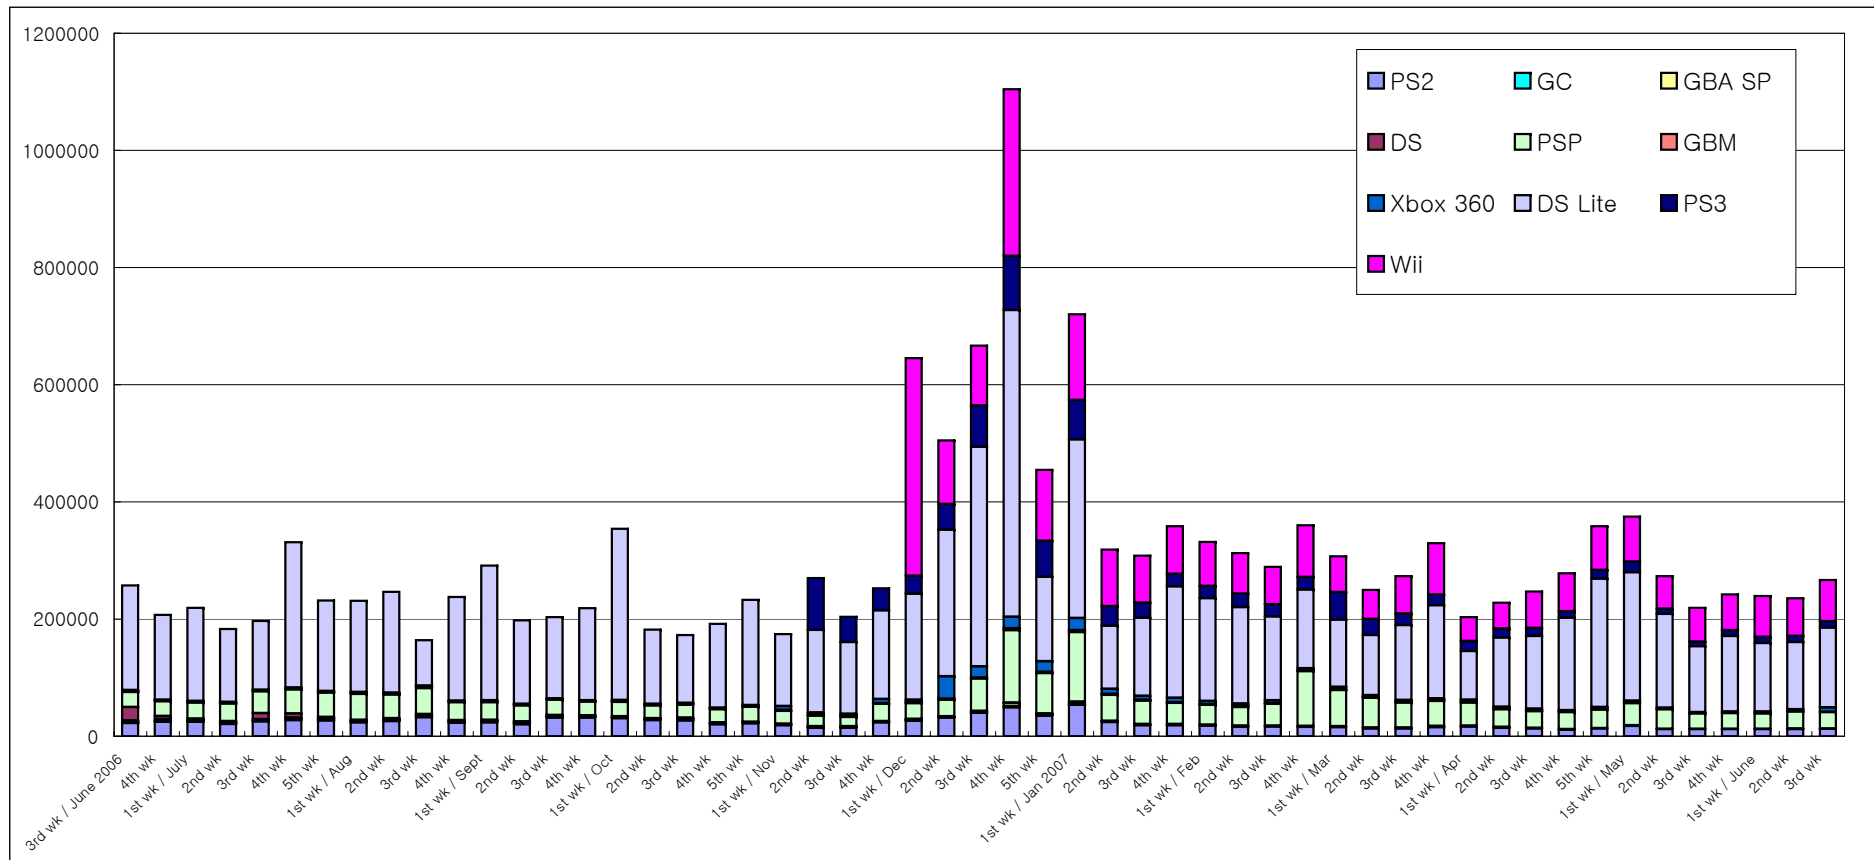

Hardware Sales/Share

	4/23-4/29		4/30-5/6		5/7-5/13		5/14-5/20		5/21-5/27		5/28-6/3		6/4-6/10		6/11-6/17		2007 to Date
	Units Sold	Share	Units Sold	Share	Units Sold	Share	Units Sold	Share	Units Sold	Share	Units Sold	Share	Units Sold	Share	Units Sold	Share	
PS2	13,040	3.6%	17,333	4.6%	11,854	4.3%	11,749	5.4%	12,113	5.0%	11,916	5.0%	12,180	5.2%	12,406	4.7%	394,870
GC																	5,710
GBA SP	544	0.2%	764	0.2%	398	0.1%	515	0.2%	464	0.2%	408	0.2%	615	0.3%	539	0.2%	21,738
DS	325	0.1%	489	0.1%	303	0.1%	229	0.1%	215	0.1%	188	0.1%	278	0.1%	225	0.1%	10,928
PSP	31,368	8.8%	37,745	10.1%	33,438	12.2%	26,044	11.9%	26,446	10.9%	26,348	11.0%	28,974	12.3%	27,772	10.4%	998,459
GBM	687	0.2%	694	0.2%	403	0.1%	371	0.2%	441	0.2%	405	0.2%	654	0.3%	634	0.2%	23,297
Xbox 360	3,530	1.0%	3,753	1.0%	2,369	0.9%	2,296	1.0%	2,664	1.1%	2,873	1.2%	3,031	1.3%	7,654	2.9%	118,507
DS Lite	219,331	61.2%	218,802	58.4%	160,009	58.5%	112,080	51.1%	128,543	53.1%	116,825	48.8%	114,780	48.8%	136,168	51.0%	3,547,705
PS3	14,700	4.1%	18,186	4.9%	8,962	3.3%	8,189	3.7%	9,984	4.1%	10,195	4.3%	10,756	4.6%	11,012	4.1%	493,889
Wii	74,950	20.9%	77,077	20.6%	55,724	20.4%	57,654	26.3%	61,339	25.3%	70,222	29.3%	64,039	27.2%	70,356	26.4%	1,708,648
Total	358,475	100.0%	374,843	100.0%	273,460	100.0%	219,127	100.0%	242,209	100.0%	239,380	100.0%	235,307	100.0%	266,766	100.0%