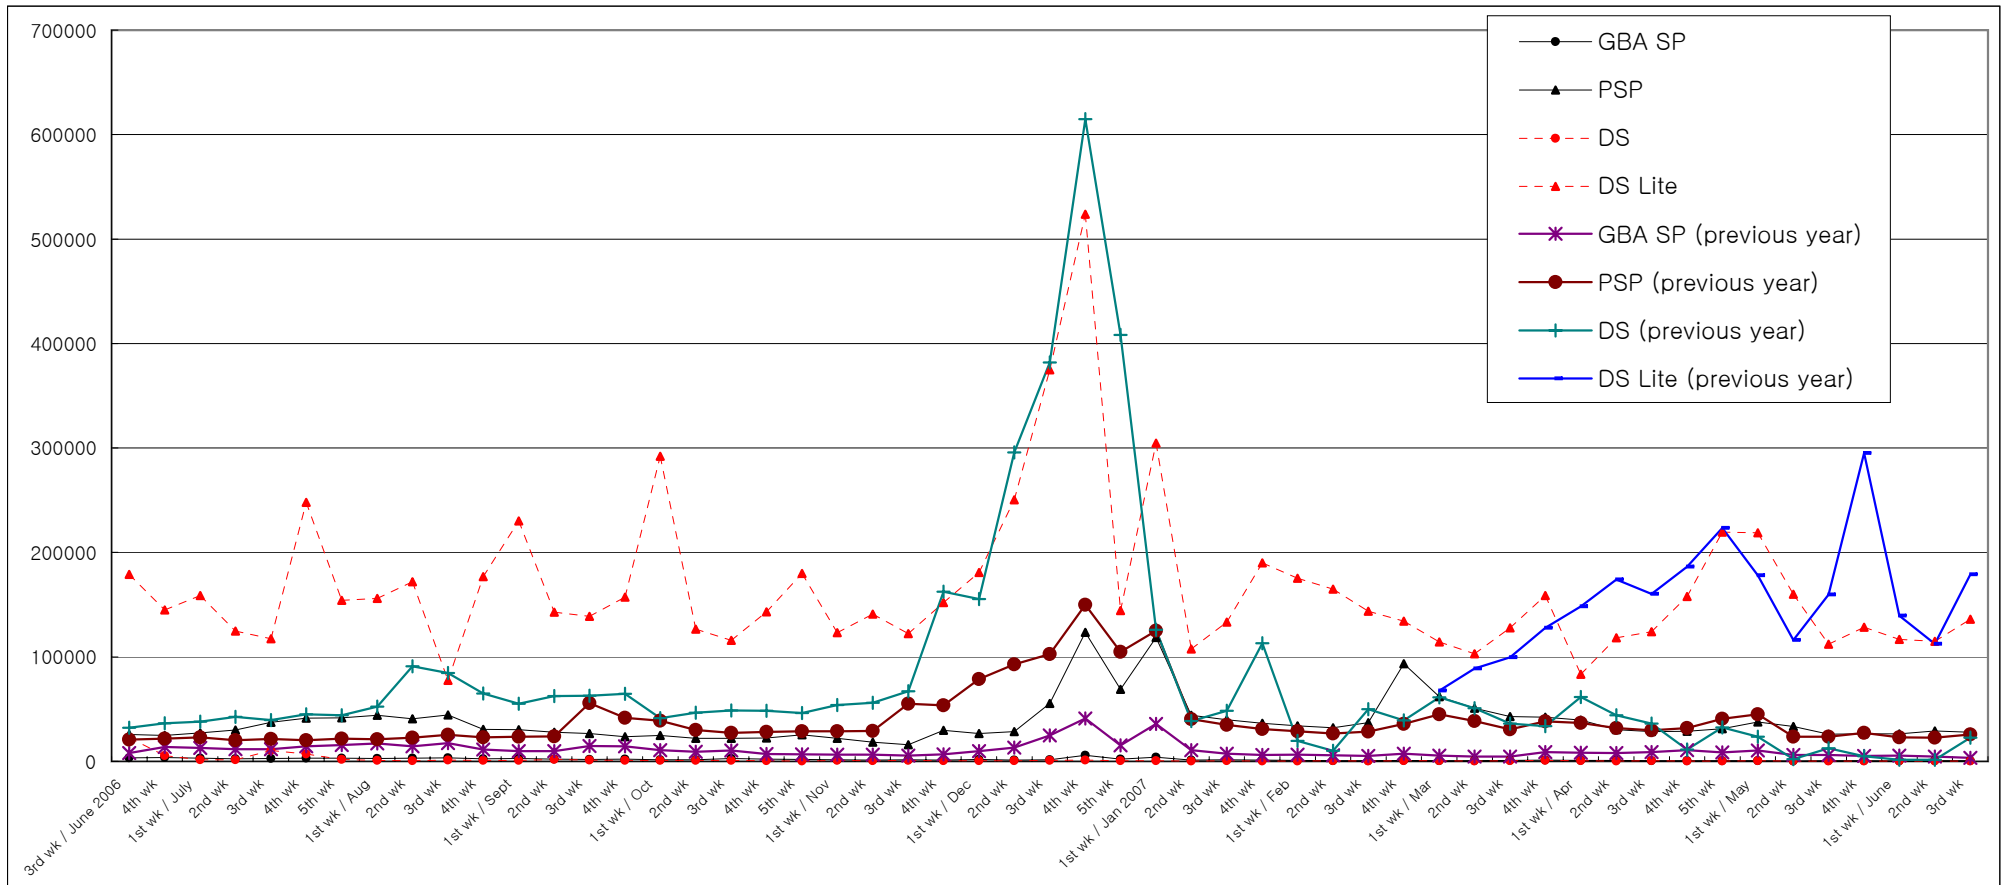

Comparison of Weekly Sales of GBA SP, PSP, DS and DS Lite

Units Sold	1st wk / Mar	2nd wk	3rd wk	4th wk	1st wk / Apr	2nd wk	3rd wk	4th wk	5th wk	1st wk / May	2nd wk	3rd wk	4th wk	1st wk / June	2nd wk	3rd wk
GBA SP	711	753	1,003	1,118	909	1,033	739	524	544	764	398	515	464	408	615	539
PSP	61,858	50,970	42,762	42,226	39,422	30,308	28,476	28,717	31,368	37,745	33,438	26,044	26,446	26,348	28,974	27,772
DS	625	457	629	889	682	383	498	323	325	489	303	229	215	188	278	225
DS Lite	114,435	103,089	127,882	158,609	83,218	118,391	124,038	157,866	219,331	218,802	160,009	112,080	128,543	116,825	114,780	136,168

GBA SP (previous year)	5,652	4,622	4,725	8,922	8,394	7,817	8,926	10,589	8,581	10,308	6,125	6,054	5,178	5,487	4,577	3,280
PSP (previous year)	45,008	38,607	30,766	38,321	36,713	31,723	29,586	31,781	40,911	45,191	23,660	23,577	27,191	23,105	22,529	25,842
DS (previous year)	61,391	50,860	36,051	33,713	61,500	44,109	36,041	11,438	32,442	23,728	2,032	12,608	5,018	1,645	1,616	22,563
DS Lite (previous year)	67,653	88,958	99,740	127,911	148,295	174,102	160,340	186,334	223,296	178,156	116,259	159,791	295,103	139,420	112,516	179,093