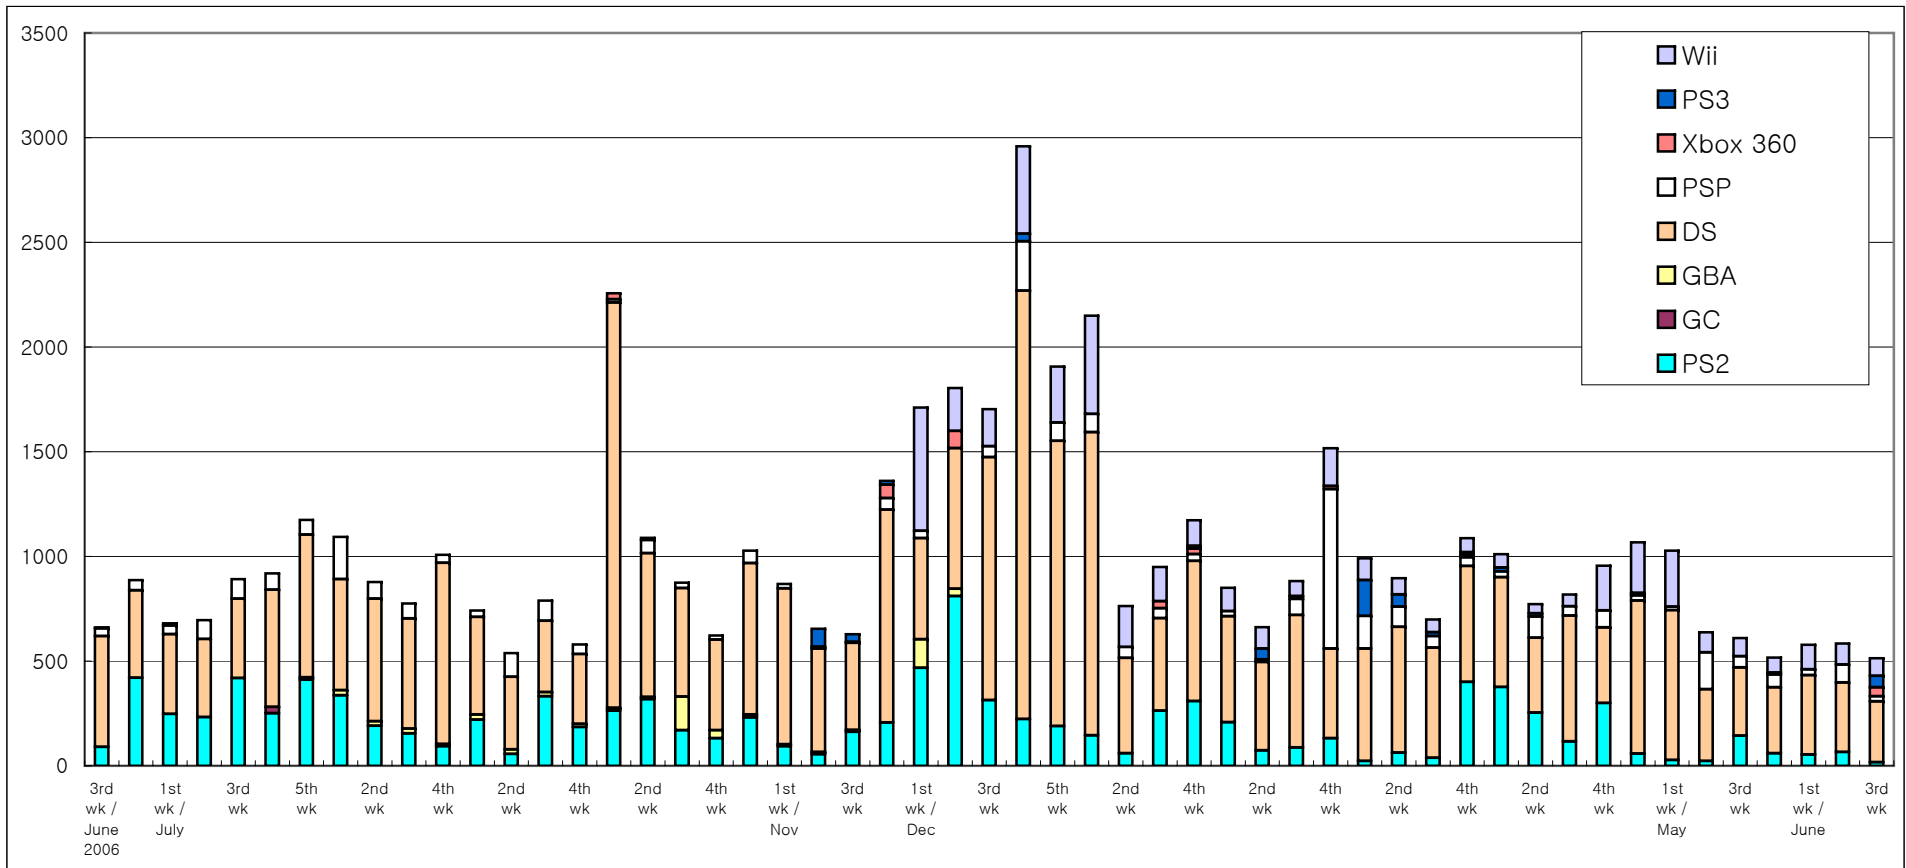

Software Sales/Share for Each Platform

*Only covering titles ranked in the TOP 30

Unit: K = 1000

	4/23-4/29		4/30-5/6		5/7-5/13		5/14-5/20		5/21-5/27		5/28-6/3		6/4-6/10		6/11-6/17		2007 to Date
	Copies Sold	Share	Copies Sold	Share	Copies Sold	Share	Copies Sold	Share	Copies Sold	Share	Copies Sold	Share	Copies Sold	Share	Copies Sold	Share	
PS2	58.3	5.5%	27.0	2.6%	22.7	3.6%	144.1	23.6%	59.5	11.5%	53.3	9.2%	65.2	11.1%	16.5	3.2%	3,295.4
GC	0.0	0.0%	0.0	0.0%	0.0	0.0%	0.0	0.0%	0.0	0.0%	0.0	0.0%	0.0	0.0%	0.0	0.0%	0.0
GBA	0.0	0.0%	0.0	0.0%	0.0	0.0%	0.0	0.0%	0.0	0.0%	0.0	0.0%	0.0	0.0%	0.0	0.0%	0.0
DS	730.2	68.4%	716.3	69.8%	342.3	53.7%	326.1	53.4%	314.6	60.8%	379.7	65.8%	331.8	56.7%	290.4	56.4%	12,496.0
PSP	24.5	2.3%	16.4	1.6%	176.6	27.7%	53.1	8.7%	61.3	11.8%	27.7	4.8%	86.0	14.7%	24.8	4.8%	2,164.3
Xbox 360	12.4	1.2%	0.0	0.0%	0.0	0.0%	0.0	0.0%	9.9	1.9%	0.0	0.0%	0.0	0.0%	43.6	8.5%	152.6
PS3	0.0	0.0%	0.0	0.0%	0.0	0.0%	0.0	0.0%	0.0	0.0%	0.0	0.0%	0.0	0.0%	55.0	10.7%	429.2
Wii	241.4	22.6%	267.1	26.0%	96.1	15.1%	87.6	14.3%	72.3	14.0%	116.5	20.2%	101.9	17.4%	84.2	16.4%	3,176.7
Total	1,066.8	100.0%	1,026.9	100.0%	637.7	100.0%	610.8	100.0%	517.5	100.0%	577.2	100.0%	584.8	100.0%	514.5	100.0%