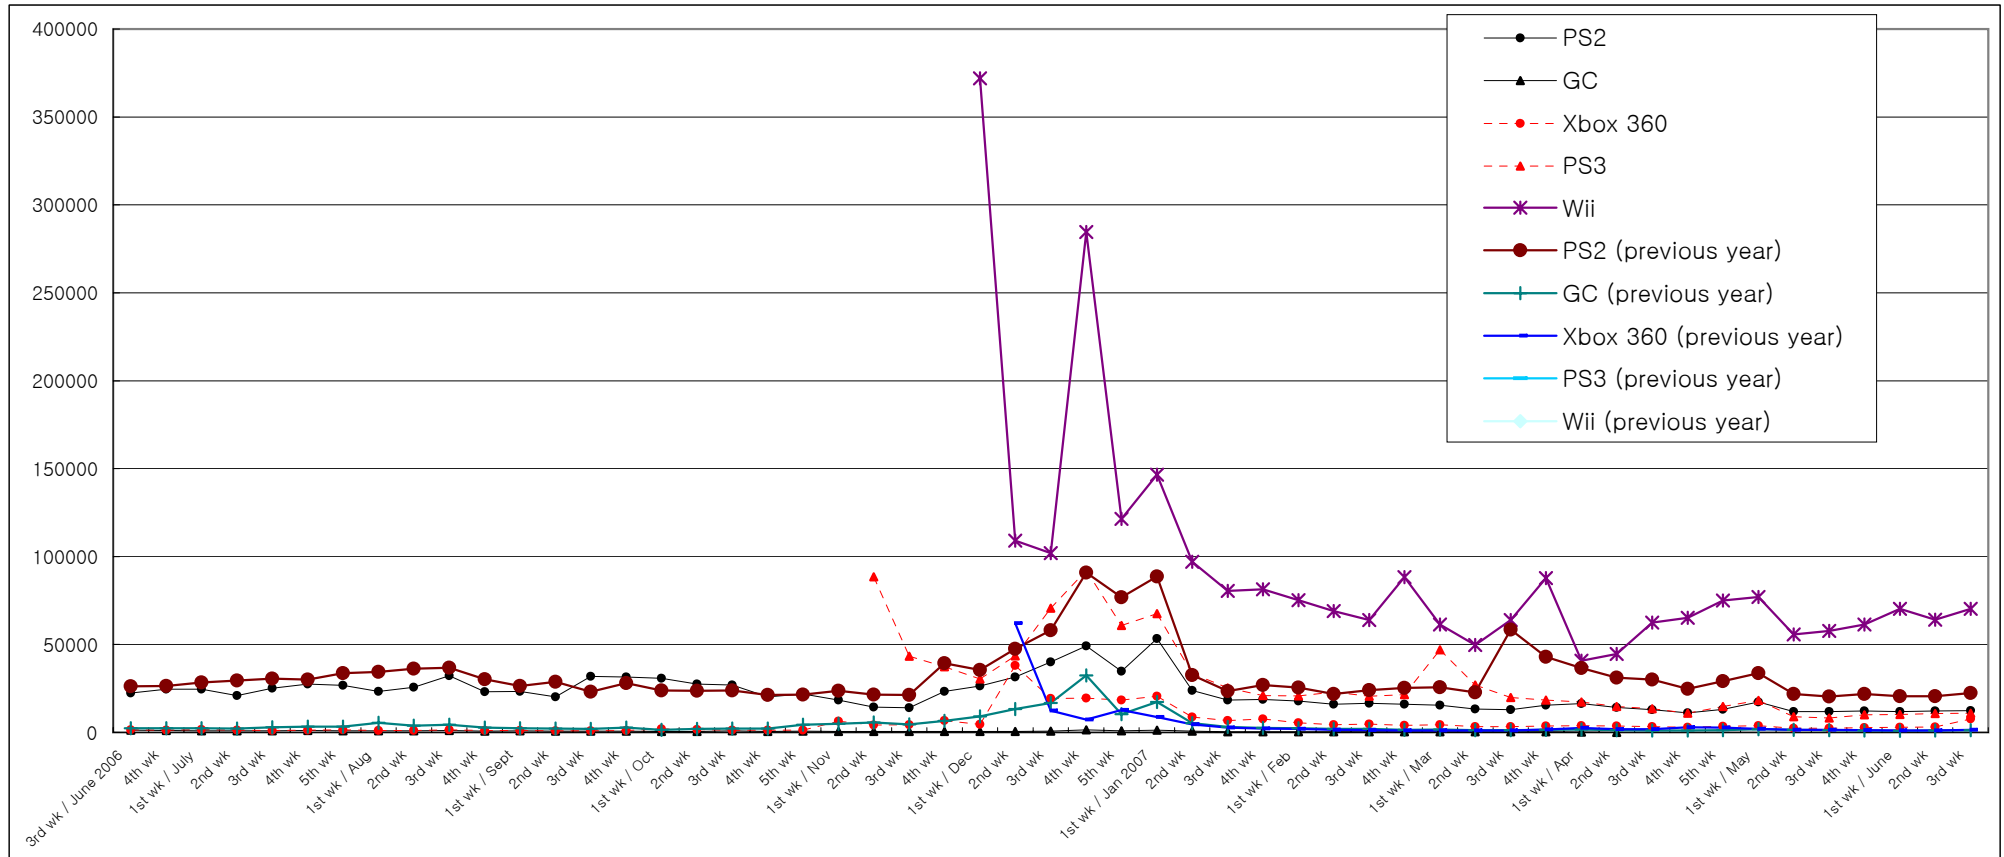

Comparison of Weekly Sales of PS2, GC, Xbox 360, PS3, and Wii

Units Sold	1st wk / Mar	2nd wk	3rd wk	4th wk	1st wk / Apr	2nd wk	3rd wk	4th wk	5th wk	1st wk / May	2nd wk	3rd wk	4th wk	1st wk / June	2nd wk	3rd wk
PS2	15,389	13,221	12,901	15,434	16,353	14,167	12,951	11,162	13,040	17,333	11,854	11,749	12,113	11,916	12,180	12,406
GC	319	321	305	310	258	0										
Xbox 360	4,361	3,240	3,227	3,616	3,774	3,583	3,354	2,853	3,530	3,753	2,369	2,296	2,664	2,873	3,031	7,654
PS3	46,924	26,925	19,787	18,391	17,289	14,820	13,539	10,899	14,700	18,186	8,962	8,189	9,984	10,195	10,756	11,012
Wii	61,359	49,750	63,941	87,704	40,798	44,520	62,361	65,093	74,950	77,077	55,724	57,654	61,339	70,222	64,039	70,356

PS2 (previous year)	25,722	22,820	58,502	42,881	36,574	31,189	30,005	24,827	29,216	33,654	21,778	20,360	21,827	20,557	20,661	22,399
GC (previous year)	1,632	1,311	1,353	1,539	1,592	1,266	1,113	1,087	1,265	1,910	1,406	1,221	1,056	970	1,106	1,312
Xbox 360 (previous year)	1,020	1,035	1,181	1,550	2,636	1,752	1,780	2,852	2,742	2,021	1,496	1,415	1,218	1,095	1,143	1,475
PS3 (previous year)																
Wii (previous year)