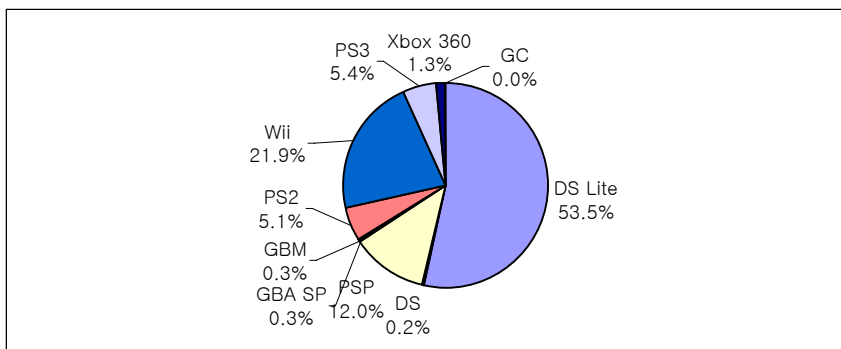

Hardware Sales Transition

Units Sold

	1st wk / Apr	2nd wk	3rd wk	4th wk	5th wk	Accumulated Sales/Month
DS Lite	83,218	118,391	124,038	157,866	219,331	702,844
DS	682	383	498	323	325	2,211
PSP	39,422	30,308	28,476	28,717	31,368	158,291
GBA SP	909	1,033	739	524	544	3,749
GBM	654	656	1,005	624	687	3,626
PS2	16,353	14,167	12,951	11,162	13,040	67,673
Wii	40,798	44,520	62,361	65,093	74,950	287,722
PS3	17,289	14,820	13,539	10,899	14,700	71,247
Xbox 360	3,774	3,583	3,354	2,853	3,530	17,094
GC	258	-	-	-	-	258
	203,357	227,861	246,961	278,061	358,475	1,314,715