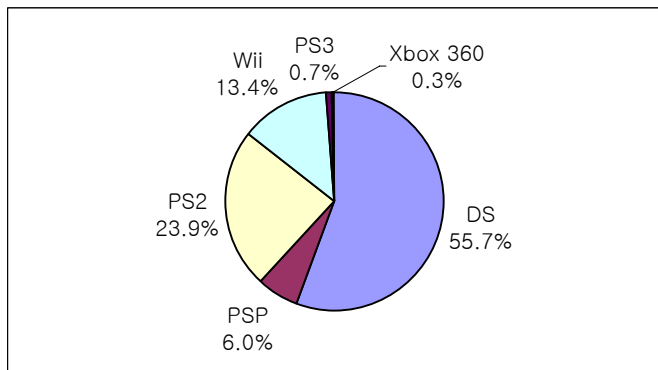

Software Sales/Share
for Each Platform

*Only covering titles ranked in the weekly TOP 30 (DS, PSP, PS2, Wii, PS3, and Xbox 360 titles)

Unit: K (=1000)

	1st wk / Apr	2nd wk	3rd wk	4th wk	5th wk	Accumulated Sales/Month
DS	525.5	358.1	601.0	359.4	730.2	2,574.3
PSP	27.0	100.1	45.4	81.0	24.5	277.9
PS2	375.6	253.9	115.8	300.4	58.3	1,104.0
Wii	63.3	44.4	56.5	215.3	241.4	621.0
PS3	18.6	15.1	-	-	-	33.6
Xbox 360	-	-	-	-	12.4	12.4
	1,010.0	771.5	818.7	956.2	1,066.8	4,623.2

Software Sales Sorted by
Genre

Genre	Copies Sold	Number of Titles Ranked in TOP 50	Leading Titles
Act	1,662,876	17	Orochi Warriors, Yoshi's Island DS, Wii Sports
RPG	948,783	9	Final Fantasy XII: Revenant Wings, Digimon World: Dawn/Dusk, Persona 3: Fes
Other	845,564	14	Eigo ga Nigate na Otona no DS Training Motto Eigo-zuke, Wii Play, Tohoku Daigaku Mirai-Kagaku-Gijutsu-Kyodo-Kenkyu-Center Kawashima Ryuta Kyoju Kanshu: Motto Nou wo Kitaeru Otona no DS Training
Adv	672,277	4	Gyakuten Saiban 4, Fate/Stay Night [Realta Nua], Layton Kyoju to Fushigi na Machi
Act/Adv	277,777	2	Super Paper Mario, One Piece: Unlimited Adventure
Act/RPG	260,383	1	Kingdom Hearts II: Final Mix +
Pzl	105,572	1	Kotoba no Puzzle Mojipittan DS
Board	71,825	1	Momotaro Dentetsu DS: Tokyo & Japan
Sim	40,459	1	SimCity DS