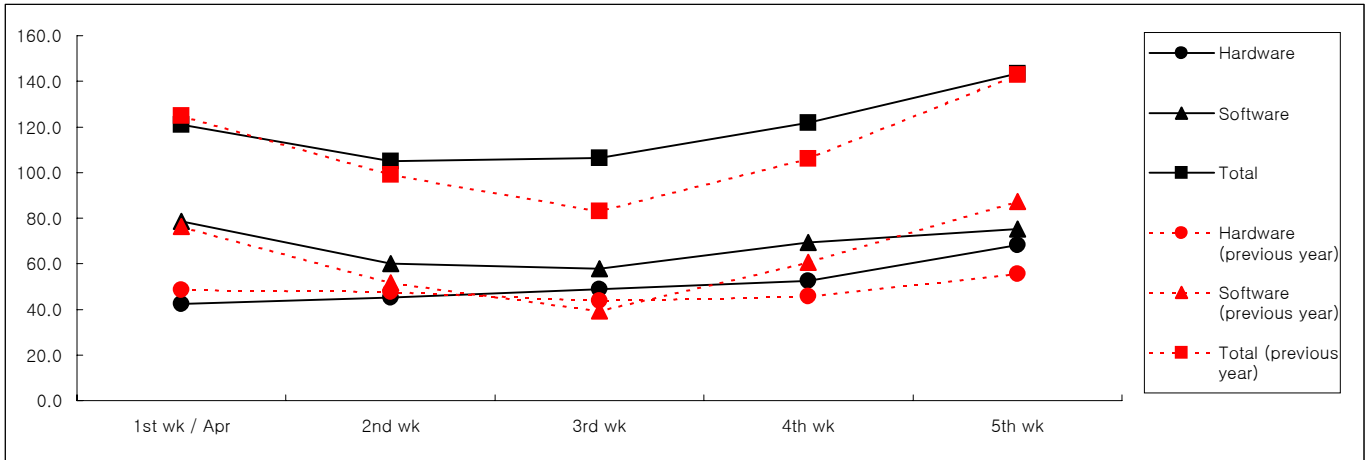

Market Scale Transition

Unit: 100 million yen

	1st wk / Apr	2nd wk	3rd wk	4th wk	5th wk	Accumulated Sales/Month
Hardware	42.4	45.1	48.7	52.6	68.1	256.9
Software	78.7	60.0	57.7	69.3	75.3	341.0
Total	121.0	105.1	106.4	121.9	143.4	597.9