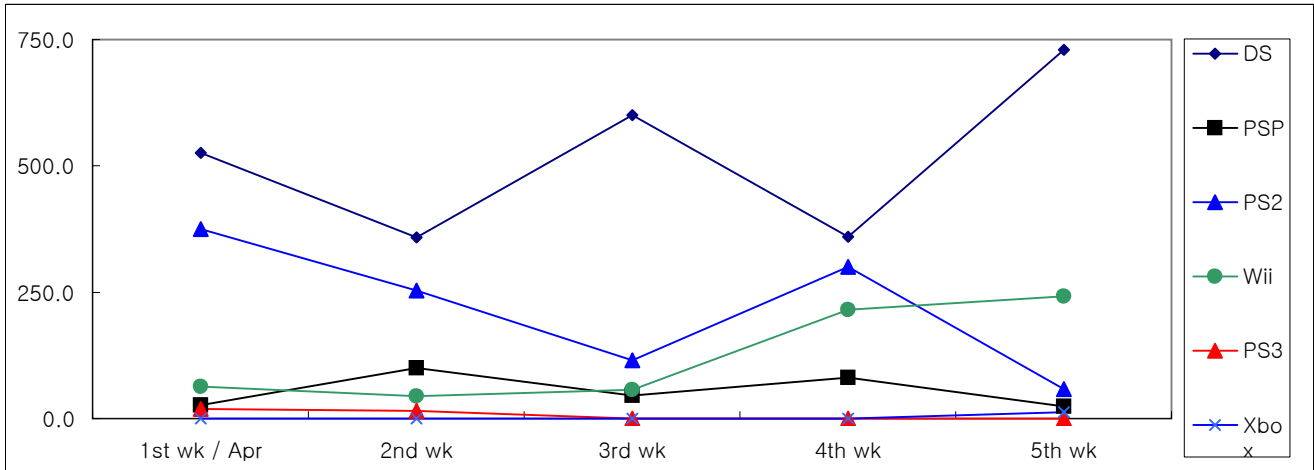

Software Sales/Share
for Each Platform

*Only covering titles ranked in the weekly TOP 30 (DS, PSP, PS2, Wii, PS3, and Xbox 360 titles)

Unit: K (=1000)

	1st wk / Apr	2nd wk	3rd wk	4th wk	5th wk	Accumulated Sales/Month
DS	525.5	358.1	601.0	359.4	730.2	2,574.3
PSP	27.0	100.1	45.4	81.0	24.5	277.9
PS2	375.6	253.9	115.8	300.4	58.3	1,104.0
Wii	63.3	44.4	56.5	215.3	241.4	621.0
PS3	18.6	15.1	-	-	-	33.6
Xbox 360	-	-	-	-	12.4	12.4
	1,010.0	771.5	818.7	956.2	1,066.8	4,623.2

Software Sales Sorted by
Genre

Genre	Copies Sold	Number of Titles Ranked in TOP 50	Leading Titles
Act	1,662,876	17	Orochi Warriors, Yoshi's Island DS, Wii Sports
RPG	948,783	9	Final Fantasy XII: Revenant Wings, Digimon World: Dawn/Dusk, Persona 3: Fes
Other	845,564	14	Eigo ga Nigate na Otona no DS Training Motto Eigo-zuke, Wii Play, Tohoku Daigaku Mirai-Kagaku-Gijutsu-Kyodo-Kenkyu-Center Kawashima Ryuta Kyoju Kanshu: Motto Nou wo Kitaeru Otona no DS Training
Adv	672,277	4	Gyakuten Saiban 4, Fate/Stay Night [Realta Nua], Layton Kyoju to Fushigi na Machi
Act/Adv	277,777	2	Super Paper Mario, One Piece: Unlimited Adventure
Act/RPG	260,383	1	Kingdom Hearts II: Final Mix +
Pzl	105,572	1	Kotoba no Puzzle Mojipittan DS
Board	71,825	1	Momotaro Dentetsu DS: Tokyo & Japan
Sim	40,459	1	SimCity DS