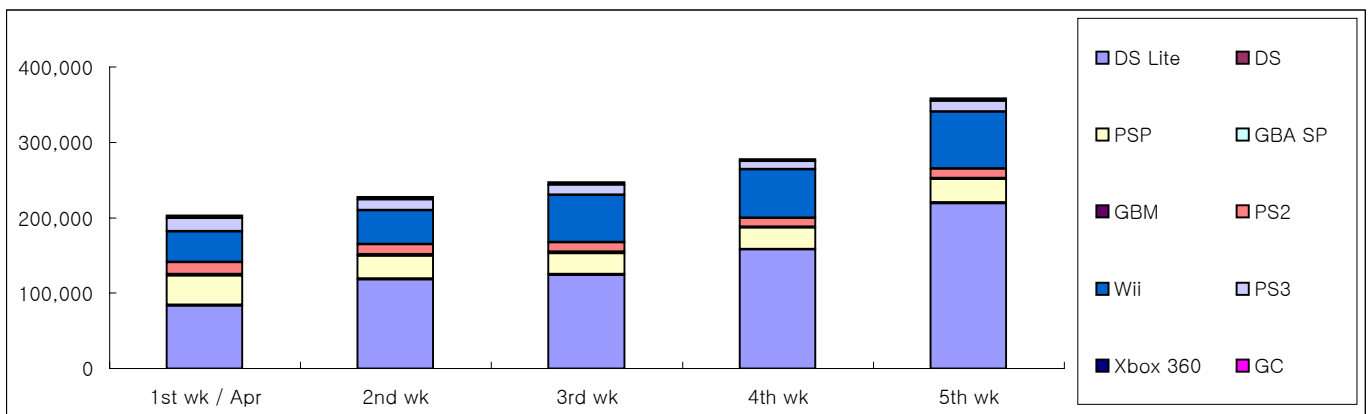

Hardware Sales Transition

Units Sold

	1st wk / Apr	2nd wk	3rd wk	4th wk	5th wk	Accumulated Sales/Month
DS Lite	83,218	118,391	124,038	157,866	219,331	702,844
DS	682	383	498	323	325	2,211
PSP	39,422	30,308	28,476	28,717	31,368	158,291
GBA SP	909	1,033	739	524	544	3,749
GBM	654	656	1,005	624	687	3,626
PS2	16,353	14,167	12,951	11,162	13,040	67,673
Wii	40,798	44,520	62,361	65,093	74,950	287,722
PS3	17,289	14,820	13,539	10,899	14,700	71,247
Xbox 360	3,774	3,583	3,354	2,853	3,530	17,094
GC	258	-	-	-	-	258
	203,357	227,861	246,961	278,061	358,475	1,314,715