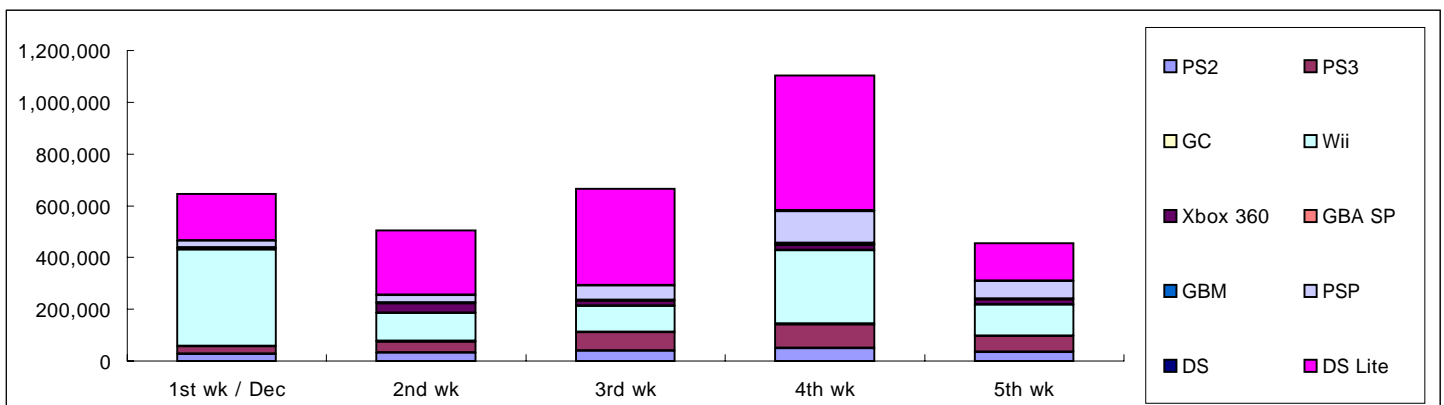

3.

Units Sold

	1st wk / Dec	2nd wk	3rd wk	4th wk	5th wk	Accumulated Sales/Month
PS2	26,488	31,468	40,092	49,129	34,715	181,892
PS3	30,467	43,597	70,557	92,122	60,891	297,634
GC	599	608	747	1,449	909	4,312
Wii	371,936	109,068	101,956	284,648	121,510	989,118
Xbox 360	4,607	38,096	19,211	19,511	18,373	99,798
GBA SP	1,820	1,212	1,511	5,711	2,234	12,488
GBM	1,516	1,407	1,547	3,149	2,061	9,680
PSP	26,605	28,536	55,382	123,524	68,981	303,028
DS	675	650	779	1,188	695	3,987
DS Lite	180,821	250,362	374,689	523,794	144,251	1,473,917
	645,534	505,004	666,471	1,104,225	454,620	3,375,854