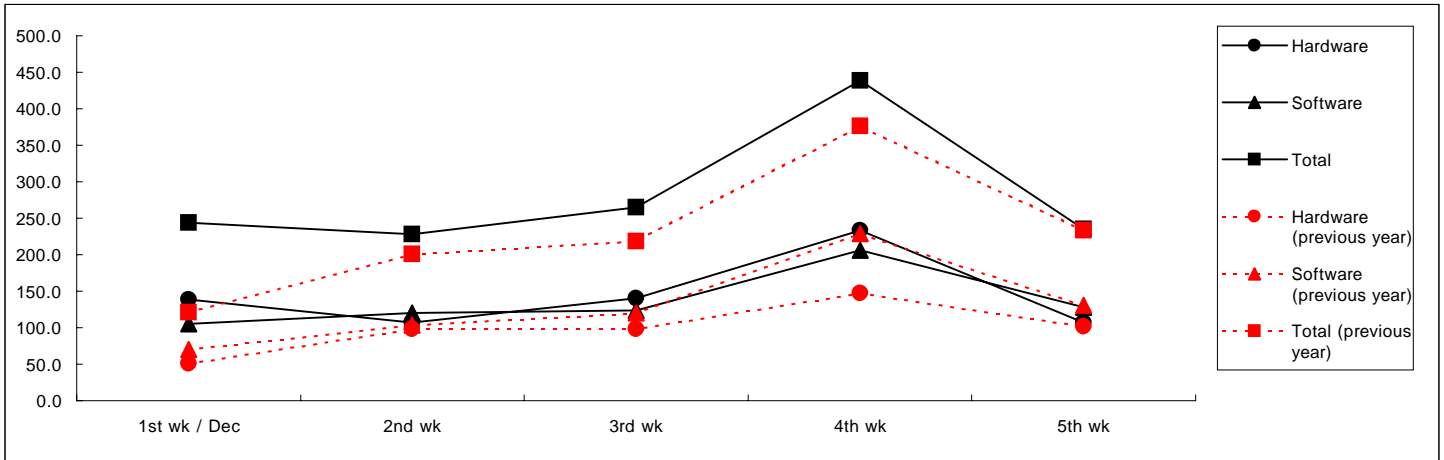

2.

Unit: 100 million yen

	1st wk / Dec	2nd wk	3rd wk	4th wk	5th wk	Accumulated Sales/Month
Hardware	138.4	107.3	140.8	233.0	106.6	726.2
Software	105.2	120.6	123.7	205.9	128.2	683.6
Total	243.6	227.9	264.5	438.9	234.9	1,409.8