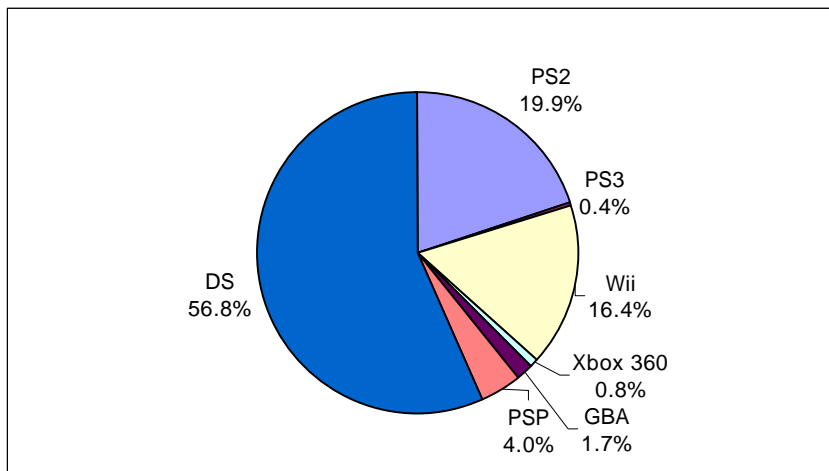

4.

/

*Only covering titles ranked in the weekly TOP 30 (PS2, PS3, Wii, Xbox 360, GBA, PSP, and DS titles)

Unit: K (=1000)

	1st wk / Dec	2nd wk	3rd wk	4th wk	5th wk	Accumulated Sales/Month
PS2	467.6	810.7	313.6	223.0	188.9	2,003.9
PS3	-	-	-	36.4	-	36.4
Wii	589.6	205.0	177.5	417.2	268.5	1,657.8
Xbox 360	-	82.3	-	-	-	82.3
GBA	137.1	35.5	-	-	-	172.6
PSP	34.3	-	51.5	235.8	86.5	408.1
DS	482.9	671.0	1,161.0	2,046.5	1,363.3	5,724.7
	1,711.5	1,804.5	1,703.6	2,959.0	1,907.1	10,085.7

5.

Genre	Copies Sold	Number of Titles Ranked in TOP 50	Leading Titles
Act	3,515,760	15	Wii Sports, Kido Senshi Gundam Seed Destiny: Rengo vs. Z.A.F.T. II Plus, New Super Mario Bros.
RPG	3,134,869	11	Pocket Monster Diamond/Pearl, Dragon Quest Monsters: Joker, Tales of Destiny
Other	2,375,492	12	Wii Play, Kanshu Nihon Joshiki - ryoku Kentei Kyokai: Imasara Hito ni wa Kikenai Otona no Joshiki - ryoku Training DS, Animal Crossing: Wild World
Act/Adv	694,904	2	Yakuza 2, Dawn of Mana
Card/Act	353,354	1	Oshare Majo Love and Berry - DS Collection
Sim	278,794	3	Tamagotchi Connection: Corner Shop 2, Kirarin Revolution: Na-san to Issho, nintendogs: Shiba & Friends/Dachshund & Friends/Chihuahua & Friends
Board	167,327	1	Momotaro Dentetsu 16: Hokkaido Daiido no Maki!
Sim/RPG	159,547	1	Summon Night 4
Act/Sim	147,199	2	Power Pro-kun Pocket 9, Jikkyo Powerful Pro Yakyu 13 Ketteiban
Adv	78,465	1	Chocobo to Maho no Ehon
Mix	73,048	1	Nounai Esthe IQ Supple DS Enterbrain, Inc.