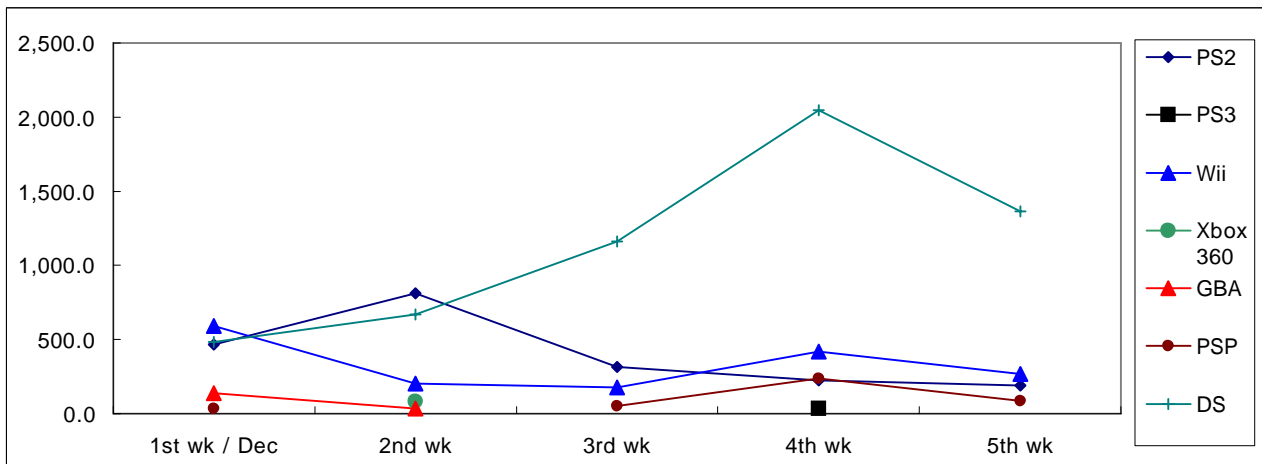

4.

/

*Only covering titles ranked in the weekly TOP 30 (PS2, PS3, Wii, Xbox 360, GBA, PSP, and DS titles)

Unit: K (=1000)

	1st wk / Dec	2nd wk	3rd wk	4th wk	5th wk	Accumulated Sales/Month
PS2	467.6	810.7	313.6	223.0	188.9	2,003.9
PS3	-	-	-	36.4	-	36.4
Wii	589.6	205.0	177.5	417.2	268.5	1,657.8
Xbox 360	-	82.3	-	-	-	82.3
GBA	137.1	35.5	-	-	-	172.6
PSP	34.3	-	51.5	235.8	86.5	408.1
DS	482.9	671.0	1,161.0	2,046.5	1,363.3	5,724.7
	1,711.5	1,804.5	1,703.6	2,959.0	1,907.1	10,085.7

5.

Genre	Copies Sold	Number of Titles Ranked in TOP 50	Leading Titles
Act	3,515,760	15	Wii Sports, Kido Senshi Gundam Seed Destiny: Rengo vs. Z.A.F.T. II Plus, New Super Mario Bros.
RPG	3,134,869	11	Pocket Monster Diamond/Pearl, Dragon Quest Monsters: Joker, Tales of Destiny
Other	2,375,492	12	Wii Play, Kanshu Nihon Joshiki - ryoku Kentei Kyokai: Imasara Hito ni wa Kikenai Otona no Joshiki - ryoku Training DS, Animal Crossing: Wild World
Act/Adv	694,904	2	Yakuza 2, Dawn of Mana
Card/Act	353,354	1	Oshare Majo Love and Berry - DS Collection
Sim	278,794	3	Tamagotchi Connection: Corner Shop 2, Kirarin Revolution: Na-san to Issho, nintendogs: Shiba & Friends/Dachshund & Friends/Chihuahua & Friends
Board	167,327	1	Momotaro Dentetsu 16: Hokkaido Daiido no Maki!
Sim/RPG	159,547	1	Summon Night 4
Act/Sim	147,199	2	Power Pro-kun Pocket 9, Jikkyo Powerful Pro Yakyu 13 Ketteiban
Adv	78,465	1	Chocobo to Maho no Ehon
Mix	73,048	1	Nounai Esthe IQ Supple DS Enterbrain, Inc.