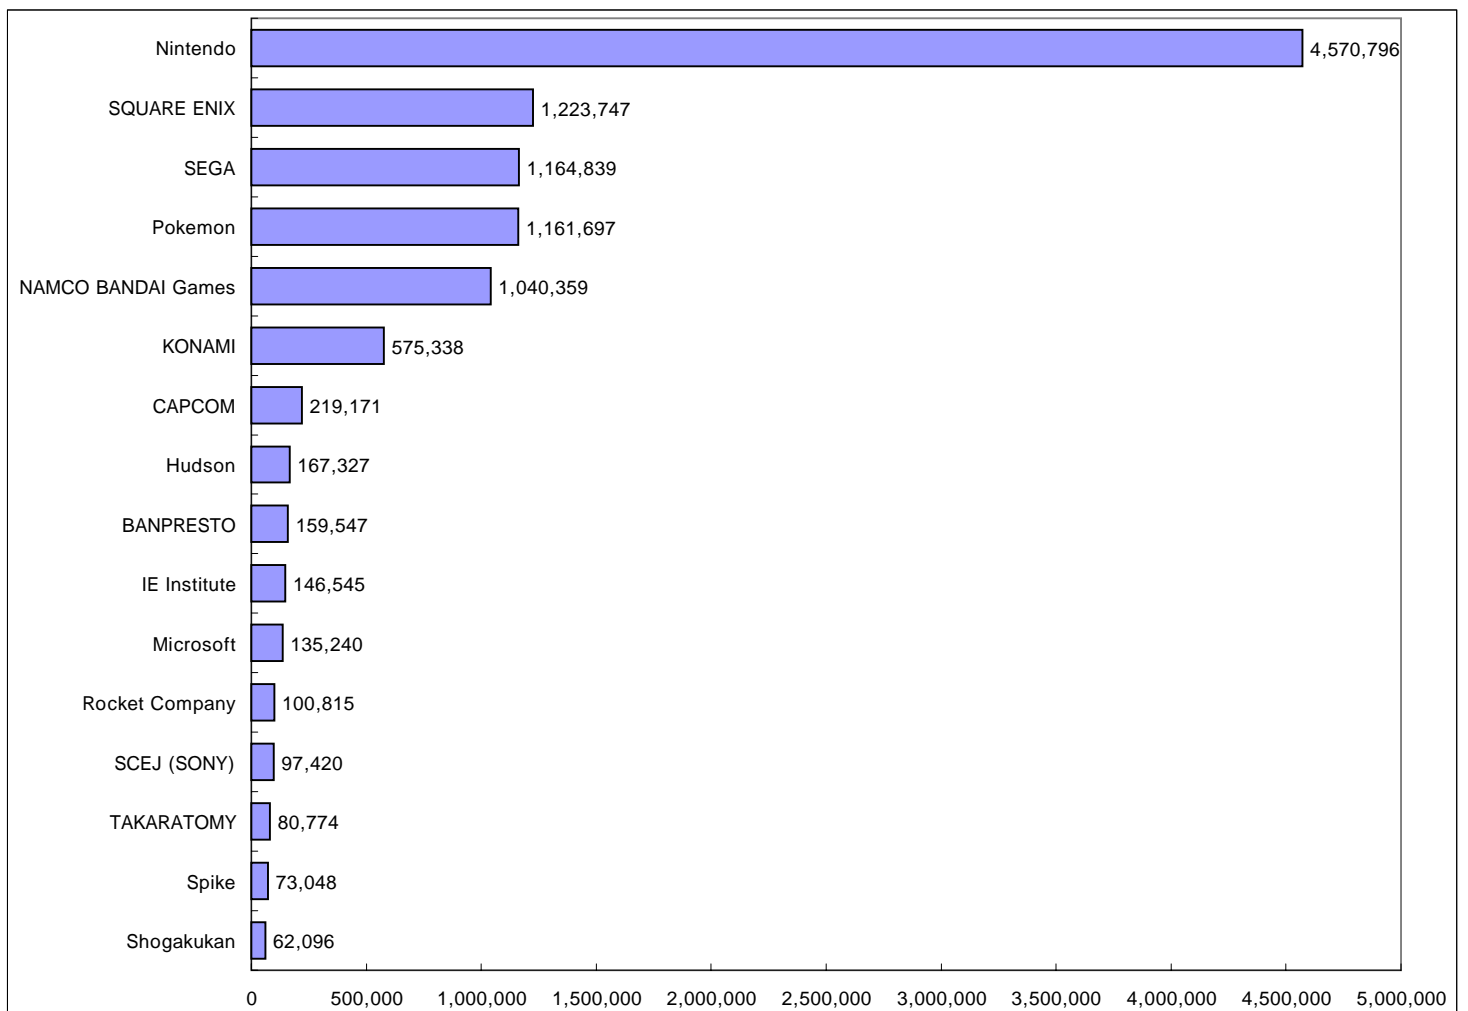

*Only covering titles ranked in the monthly TOP 50

Publisher	Copies Sold	Number of Titles Ranked in TOP 50	Leading Titles
Nintendo	4,570,796	18	Wii Sports, Wii Play, New Super Mario Bros.
SQUARE ENIX	1,223,747	5	Dragon Quest Monsters: Joker, Dawn of Mana, Final Fantasy VI Advance
SEGA	1,164,839	5	Yakuza 2, Oshare Majo Love and Berry - DS Collection, Yakuza [PlayStation 2 the Best]
Pokemon	1,161,697	2	Pocket Monster Diamond/Pearl, Pokemon Battle Revolution
NAMCO BANDAI Games	1,040,359	4	Kido Senshi Gundam Seed Destiny: Rengo vs. Z.A.F.T. II Plus, Tales of Destiny, Tamagotchi Connection: Corner Shop 2
KONAMI	575,338	6	Metal Gear Solid: Portable Ops, J-League Winning Eleven 10 + Europe League 06-07, Kirarin Revolution: Na-san to Issho
CAPCOM	219,171	1	Mega Man Star Force: Pegasus/Leo/Dragon
Hudson	167,327	1	Momotaro Dentetsu 16: Hokkaido Daiido no Maki!
BANPRESTO	159,547	1	Summon Night 4
IE Institute	146,545	1	Zaidan Hojin Nihon Kanji Noryoku Kentei Kyokai Koshiki Soft: 200-man-nin no KanKen Tokoton Kanji-nou
Microsoft	135,240	1	Blue Dragon
Rocket Company	100,815	1	Zaidan Hojin Nihon Kanji Noryoku Kentei Kyokai Konin: KanKen DS
SCEJ (SONY)	97,420	1	Wild Arms: The Vth Vanguard
TAKARATOMY	80,774	1	Naruto: Shinobi Retsuden
Spike	73,048	1	Nounai Esthe IQ Supple DS
Shogakukan	62,096	1	DS Kageyama-Method: Dennou Hanpuku Masu x Masu Hyaku-Masu Keisan