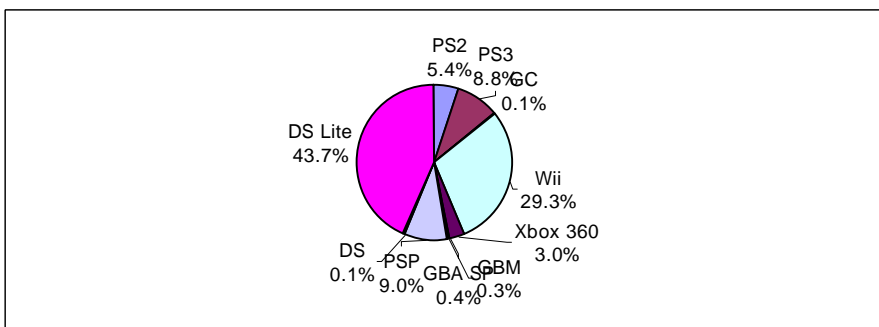

3.

Units Sold

	1st wk / Dec	2nd wk	3rd wk	4th wk	5th wk	Accumulated Sales/Month
PS2	26,488	31,468	40,092	49,129	34,715	181,892
PS3	30,467	43,597	70,557	92,122	60,891	297,634
GC	599	608	747	1,449	909	4,312
Wii	371,936	109,068	101,956	284,648	121,510	989,118
Xbox 360	4,607	38,096	19,211	19,511	18,373	99,798
GBA SP	1,820	1,212	1,511	5,711	2,234	12,488
GBM	1,516	1,407	1,547	3,149	2,061	9,680
PSP	26,605	28,536	55,382	123,524	68,981	303,028
DS	675	650	779	1,188	695	3,987
DS Lite	180,821	250,362	374,689	523,794	144,251	1,473,917
	645,534	505,004	666,471	1,104,225	454,620	3,375,854