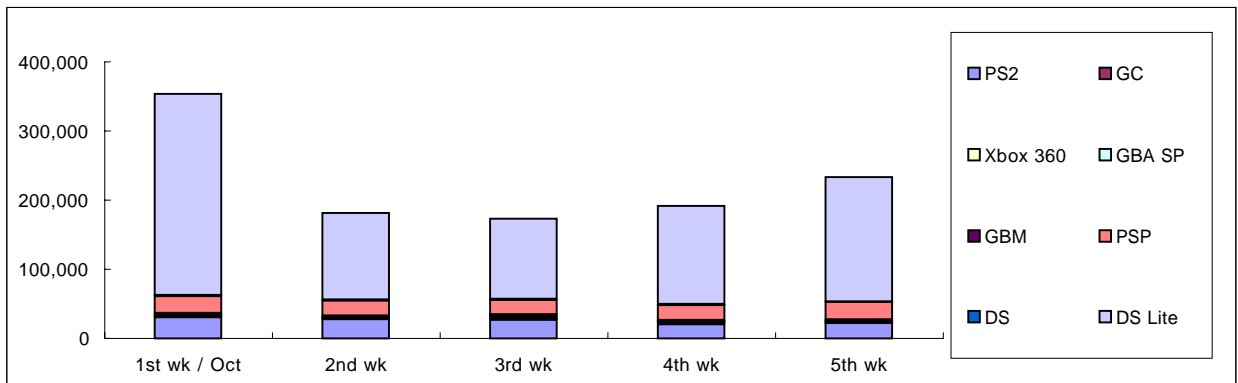

3.

Units Sold

	1st wk / Oct	2nd wk	3rd wk	4th wk	5th wk	Accumulated Sales/Month
PS2	30,765	27,441	27,030	20,297	21,929	127,462
GC	505	609	854	589	709	3,266
Xbox 360	2,016	1,632	1,266	1,236	1,290	7,440
GBA SP	1,606	1,396	2,626	2,214	1,703	9,545
GBM	1,142	1,292	2,069	1,543	1,522	7,568
PSP	24,872	22,002	21,998	22,269	25,343	116,484
DS	858	894	1,015	604	429	3,800
DS Lite	292,080	126,445	115,976	143,155	179,992	857,648
	353,844	181,711	172,834	191,907	232,917	1,133,213