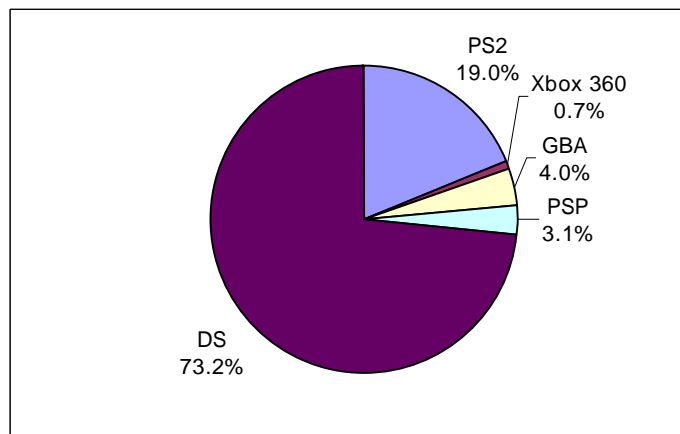

4.

*Only covering titles ranked in the weekly TOP 30 (PS2, Xbox 360, GBA, PSP, and DS titles)

Unit: K (=1000)

	1st wk / Oct	2nd wk	3rd wk	4th wk	5th wk	Accumulated Sales/Month
PS2	262.9	318.2	170.3	131.3	230.6	1,113.2
Xbox 360	28.8	11.2	-	-	-	40.0
GBA	13.9	9.8	160.6	38.9	13.8	237.1
PSP	14.6	62.5	26.3	19.6	59.1	182.1
DS	1,936.2	687.4	517.7	432.6	723.5	4,297.4
	2,213.6	1,068.1	714.2	583.5	1,013.3	5,592.8

5.

Genre	Copies Sold	Number of Titles Ranked in TOP 50	Leading Titles
RPG	3,268,652	9	Pocket Monster Diamond/Pearl, Final Fantasy V Advance, Final Fantasy III
Act	1,222,224	18	Dragon Ball Z: Budokai Tenkaichi 2, New Super Mario Bros., Minna no Tennis
Other	842,353	9	Kanshu Nihon Joshiki-ryoku Kentei Kyokai: Imasara Hito ni wa Kikenai Otona no Joshiki-ryoku Training DS, Zaidan Hojin Nihon Kanji Noryoku Kentei Kyokai Konin: KanKen DS, Tohoku Daigaku Mirai-Kagaku-Gijutsu-Kyodo-Kenkyu-Center Kawashima Ryuta Kyoju Kanshu: Motto Nou wo Kitaeru Otona no DS Training
Sim	216,862	5	Sangokushi 11, Captain Tsubasa, Tamagotchi Connection: Corner Shop 2
Act/RPG	190,589	2	.hack//G.U. Vol. 2: Kimi Omou Koe, Custom Robo Arena
Adv/Sim	101,490	2	Utawarerumono: Chiriyuku Mono e no Komoriuta, Kowloon Yoma Gakuen-ki re:charge
Sht	52,312	1	Ace Combat X: Skies of Deception
RPG/Simu	28,224	1	PachiPara 13: Super Umi to Pachi-Pro Fuunroku
Act/Sim	22,887	1	Pop'n Music 13 Carnival
Adv	22,428	1	Phoenix Wright: Ace Attorney Justice for All [Best Price!]
Simu	22,362	1	Daito Giken Koshiki Pachi-Slot Simulator: Hiho-den