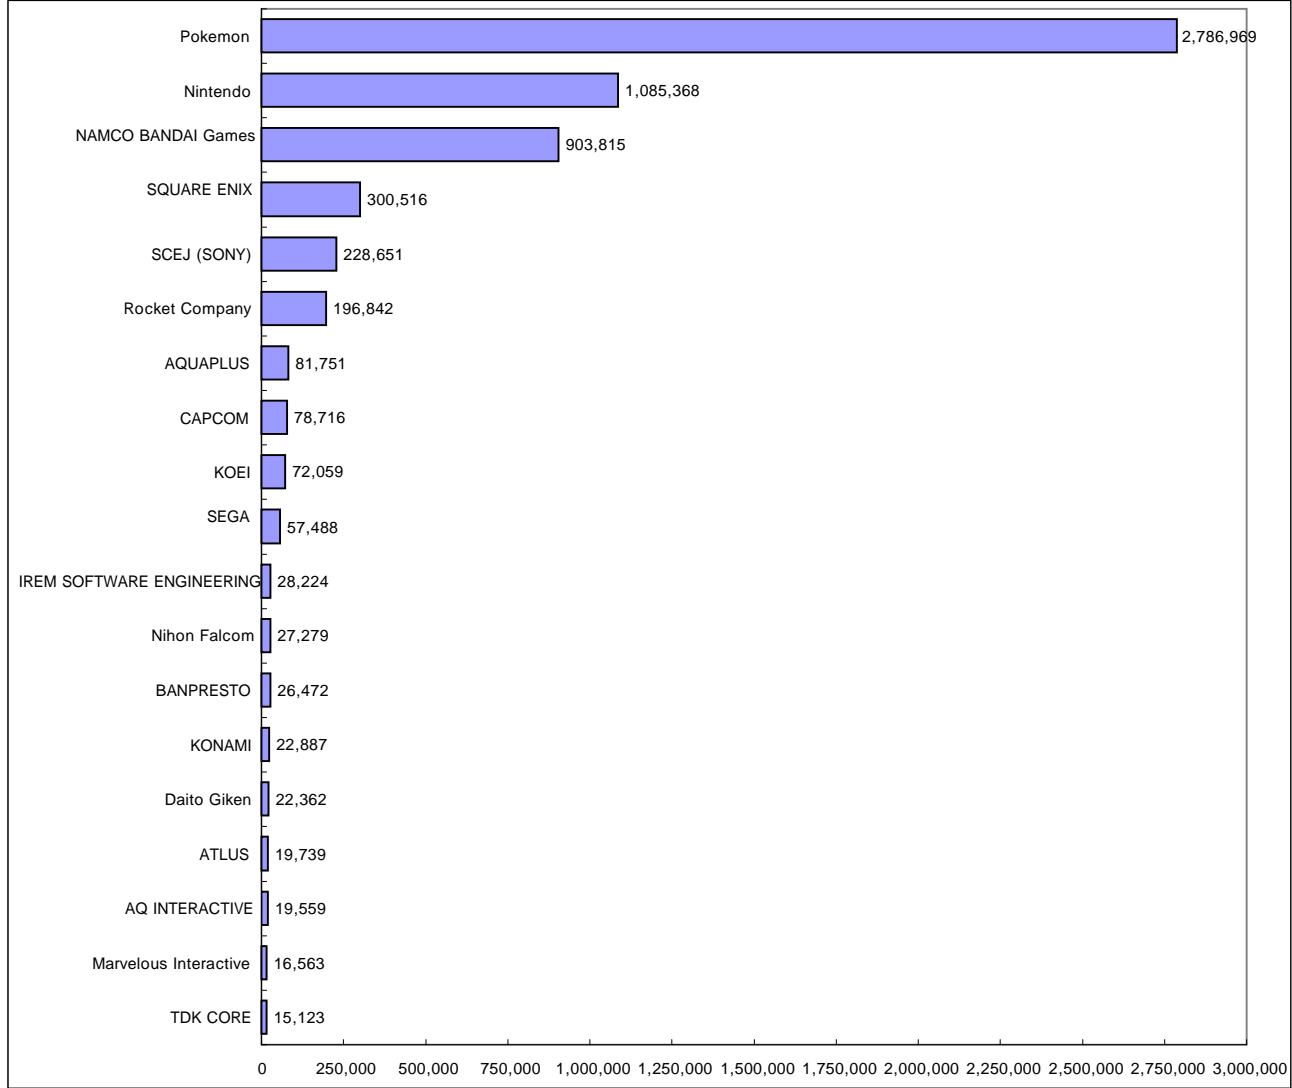

Publisher	Copies Sold	Number of Titles Ranked in TOP 50	Leading Titles
Pokemon	2,786,969	3	Pocket Monster Diamond/Pearl, Pocket Monster Emerald, Pocket Monster Fire Red/Leaf Green
Nintendo	1,085,368	14	Kanshu Nihon Joshiki -ryoku Kentei Kyokai: Imasara Hito ni wa Kikenai Otona no Joshiki -ryoku Training DS, New Super Mario Bros., Tohoku Daigaku Mirai - Kagaku -Gijutsu -Kyodo -Kenkyu -Center Kawashima Ryuta Kyoju Kanshu: Motto Nou wo Kitaeru Otona no DS Training
NAMCO BANDAI Games	903,815	10	Dragon Ball Z: Budokai Tenkaichi 2, .hack//G.U. Vol. 2: Kimi Omou Koe, Gundam Battle Royale
SQUARE ENIX	300,516	2	Final Fantasy V Advance, Final Fantasy III
SCEJ (SONY)	228,651	4	Minna no Tennis, Bleach: Blade Battlers, Hot Shots Golf Fore! [PlayStation 2 the Best]
Rocket Company	196,842	1	Zaidan Hojin Nihon Kanji Noryoku Kentei Kyokai Konin: KanKen DS
AQUAPLUS	81,751	1	Utawarerumono: Chiryuku Mono e no Komoriuta
CAPCOM	78,716	3	Dead Rising, Monster Hunter Freedom [PSP the Best], Phoenix Wright: Ace Attorney Justice for All [Best Price!]
KOEI	72,059	1	Sangokushi 11
SEGA	57,488	2	Yakuza [PlayStation 2 the Best], Nou -Nenrei Nou Stress -kei: Atama Scan
IREM SOFTWARE ENGINEERING	28,224	1	PachiPara 13: Super Umi to Pachi -Pro Fuunroku
Nihon Falcom	27,279	1	Eiyu Densetsu: Sora no Kiseki FC
BANPRESTO	26,472	1	Rurouni Kenshin: Meiji Kenkaku Roman -tan - Enjo! Kyoto Rinne
KONAMI	22,887	1	Pop'n Music 13 Carnival
Daito Giken	22,362	1	Daito Giken Koshiki Pachi -Slot Simulator: Hiho -den
ATLUS	19,739	1	Kowloon Yoma Gakuen -ki re:charge
AQ INTERACTIVE	19,559	1	Driver: Parallel Lines
Marvelous Interactive	16,563	1	Rune Factory: Shin Bokujo Monogatari
TDK CORE	15,123	1	Minna no DS Seminar: Kanpeki Kanji -ryoku