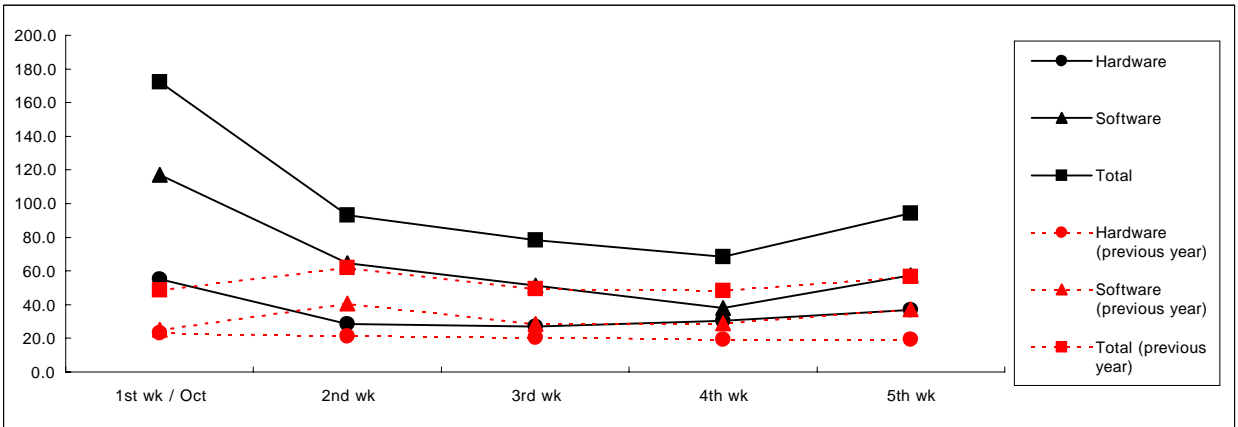

2.

Unit: 100 million yen

	1st wk / Oct	2nd wk	3rd wk	4th wk	5th wk	Accumulated Sales/Month
Hardware	55.1	28.6	27.1	30.5	37.0	178.4
Software	117.2	64.5	51.3	37.9	57.3	328.2
Total	172.3	93.1	78.4	68.4	94.3	506.6