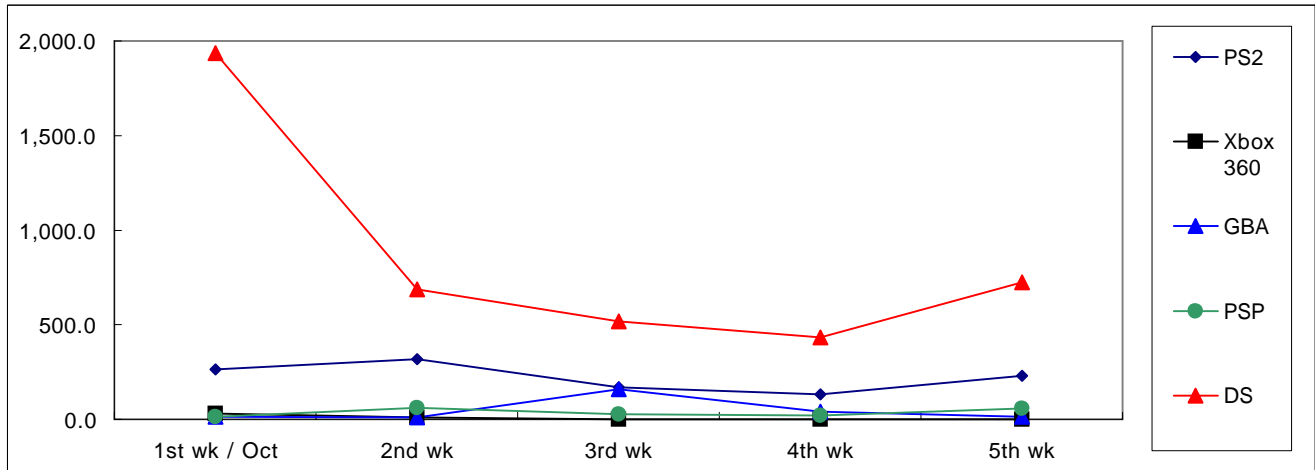

4.

*Only covering titles ranked in the weekly TOP 30 (PS2, Xbox 360, GBA, PSP, and DS titles)

Unit: K (=1000)

	1st wk / Oct	2nd wk	3rd wk	4th wk	5th wk	Accumulated Sales/Month
PS2	262.9	318.2	170.3	131.3	230.6	1,113.2
Xbox 360	28.8	11.2	-	-	-	40.0
GBA	13.9	9.8	160.6	38.9	13.8	237.1
PSP	14.6	62.5	26.3	19.6	59.1	182.1
DS	1,936.2	687.4	517.7	432.6	723.5	4,297.4
	2,213.6	1,068.1	714.2	583.5	1,013.3	5,592.8

5.

Genre	Copies Sold	Number of Titles Ranked in TOP 50	Leading Titles
RPG	3,268,652	9	Pocket Monster Diamond/Pearl, Final Fantasy V Advance, Final Fantasy III
Act	1,222,224	18	Dragon Ball Z: Budokai Tenkaichi 2, New Super Mario Bros., Minna no Tennis
Other	842,353	9	Kanshu Nihon Joshiki-ryoku Kentei Kyokai: Imasara Hito ni wa Kikenai Otona no Joshiki-ryoku Training DS, Zaidan Hojin Nihon Kanji Noryoku Kentei Kyokai Konin: KanKen DS, Tohoku Daigaku Mirai-Kagaku-Gijutsu-Kyodo-Kenkyu-Center Kawashima Ryuta Kyoju Kanshu: Motto Nou wo Kitaeru Otona no DS Training
Sim	216,862	5	Sangokushi 11, Captain Tsubasa, Tamagotchi Connection: Corner Shop 2
Act/RPG	190,589	2	.hack//G.U. Vol. 2: Kimi Omou Koe, Custom Robo Arena
Adv/Sim	101,490	2	Utawarerumono: Chiriyuku Mono e no Komoriuta, Kowloon Yoma Gakuen-ki re:charge
Sht	52,312	1	Ace Combat X: Skies of Deception
RPG/Simu	28,224	1	PachiPara 13: Super Umi to Pachi-Pro Fuunroku
Act/Sim	22,887	1	Pop'n Music 13 Carnival
Adv	22,428	1	Phoenix Wright: Ace Attorney Justice for All [Best Price!]
Simu	22,362	1	Daito Giken Koshiki Pachi-Slot Simulator: Hiho-den