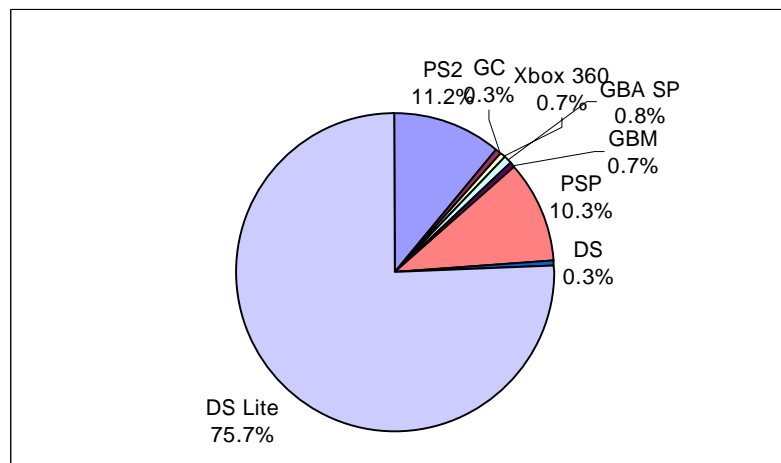

3.

Units Sold

	1st wk / Oct	2nd wk	3rd wk	4th wk	5th wk	Accumulated Sales/Month
PS2	30,765	27,441	27,030	20,297	21,929	127,462
GC	505	609	854	589	709	3,266
Xbox 360	2,016	1,632	1,266	1,236	1,290	7,440
GBA SP	1,606	1,396	2,626	2,214	1,703	9,545
GBM	1,142	1,292	2,069	1,543	1,522	7,568
PSP	24,872	22,002	21,998	22,269	25,343	116,484
DS	858	894	1,015	604	429	3,800
DS Lite	292,080	126,445	115,976	143,155	179,992	857,648
	353,844	181,711	172,834	191,907	232,917	1,133,213