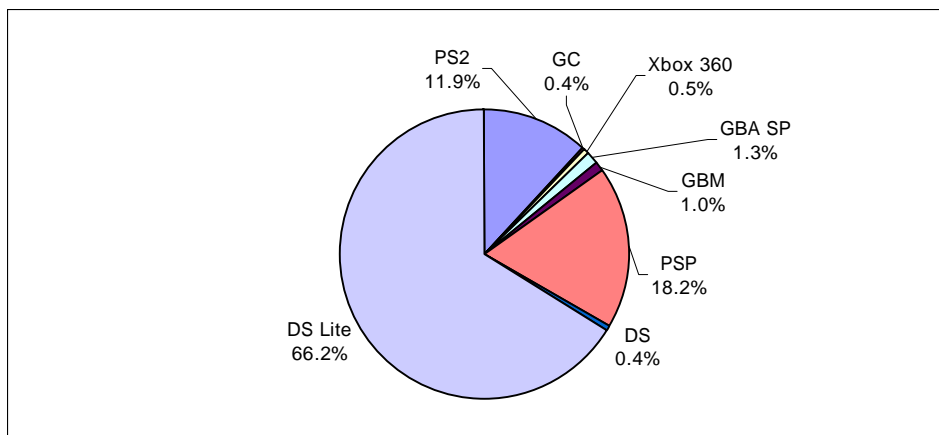

Unit: 100 million yen

	1st wk / Aug	2nd wk	3rd wk	4th wk	Accumulated Sales/Month
Hardware	39.2	41.0	28.9	40.0	149.0
Software	65.7	54.0	48.9	61.6	230.2
Total	104.8	95.0	77.8	101.6	379.3

Units Sold

	1st wk / Aug	2nd wk	3rd wk	4th wk	Accumulated Sales/Month
PS2	23,302	25,727	32,172	23,082	104,283
GC	893	937	1,023	754	3,607
Xbox 360	1,182	1,025	1,517	1,004	4,728
GBA SP	2,680	3,045	3,447	2,538	11,710
GBM	2,039	2,215	2,854	1,705	8,813
PSP	44,262	40,720	44,363	30,741	160,086
DS	793	726	1,129	787	3,435
DS Lite	155,899	171,917	77,414	176,855	582,085
	231,050	246,312	163,919	237,466	878,747