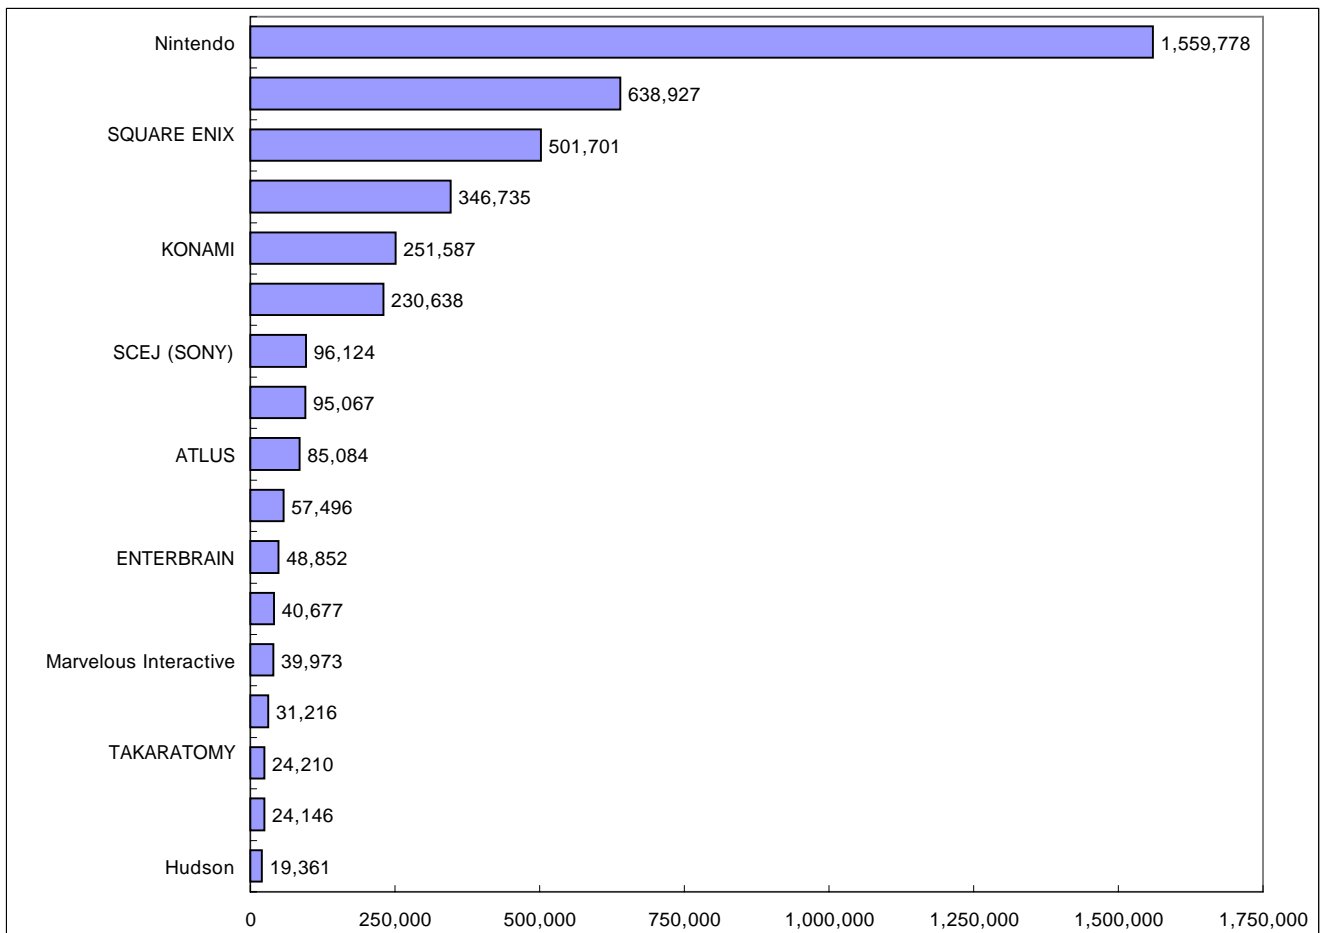

Publisher	Copies Sold	Number of Titles Ranked in TOP 50	Leading Titles
Nintendo	1,559,778	12	New Super Mario Bros., Shaberu! DS Oryori Navi, Tohoku Daigaku Mirai-Kagaku-Gijutsu-Kyodo-Kenkyu-Center Kawashima Ryuta Kyoju Kanshu: Motto Nou wo Kitaeru Otona no DS Training
NAMCO BANDAI Games	638,927	7	Tamagotchi Connection: Corner Shop 2, SD Gundam G Generation Portable, Battle Stadium D.O.N
SQUARE ENIX	501,701	1	Final Fantasy III
SEGA	346,735	5	Jissen Pachi-Slot Hissho-ho! Hokuto no Ken SE, Kamaitachi no Yoru Triple: Mikazukijima-Jiken no Shinso, Kochu Ouja MushiKing: Greatest Champion eno Michi 2
KONAMI	251,587	5	Jikkyo Powerful Pro Yakyu 13, Atsumare! Power Pro-kun no DS Koshien, Tokimeki Memorial Girl's Side 2nd Kiss
CAPCOM	230,638	5	Sengoku Basara 2, Monster Hunter Freedom [PSP the Best], Ultimate Ghosts 'n Goblins
SCEJ (SONY)	96,124	4	LocoRoco, Ape Escape: Million Monkeys, Bleach: Heat the Soul 3
Ecole Software	95,067	1	Melty Blood: Act Cadenza
ATLUS	85,084	2	Growlanser V Generations, Persona 3
Daito Giken	57,496	1	Daito Giken Koshiki Pachi-Slot Simulator: Hiho-den
ENTERBRAIN	48,852	1	Derby Stallion P
TDK CORE	40,677	1	Minna no DS Seminar: Kanpeki Kanji-ryoku
Marvelous Interactive	39,973	1	Rune Factory: Shin Bokujo Monogatari
Spike	31,216	1	True Crime: New York City
TAKARATOMY	24,210	1	Naruto RPG 3: Reiju vs Konoha-shotai
Pokemon	24,146	1	Pokemon Ranger
Hudson	19,361	1	Sudoku Gridmaster