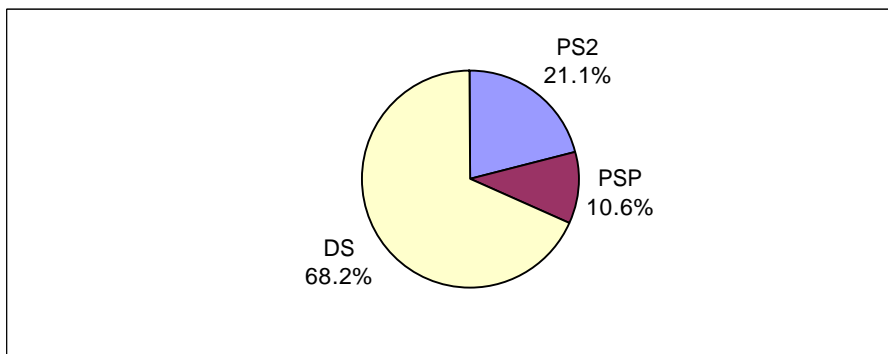

Unit: K (=1000)

	1st wk / Aug	2nd wk	3rd wk	4th wk	Accumulated Sales/Month
PS2	335.9	191.7	154.6	93.8	776.1
PSP	201.4	80.2	71.2	37.9	390.7
DS	530.1	585.8	526.4	865.2	2,507.5
	1,067.4	857.7	752.2	997.0	3,674.3

Genre	Copies Sold	Number of Titles Ranked in TOP 50	Leading Titles
Act	1,221,722	18	New Super Mario Bros., Mario Hoops 3 on 3, Sengoku Basara 2
Other	779,104	6	Shaberu! DS Oryori Navi, Tohoku Daigaku Mirai - Kagaku - Gijutsu - Kyodo - Kenkyu - Center Kawashima Ryuta Kyoju Kanshu: Motto Nou wo Kitaeru Otona no DS Training, Brain Age: Train Your Brain in Minutes a Day
RPG	654,589	5	Final Fantasy III, Growlanser V Generations, Digimon Story
Sim	622,708	5	Tamagotchi Connection: Corner Shop 2, SD Gundam G Generation Portable, Tokimeki Memorial Girl's Side 2nd Kiss
Simu	309,324	4	Jissen Pachi - Slot Hissho - ho! Hokuto no Ken SE, Daito Giken Koshiki Pachi - Slot Simulator: Hiho - den, Jissen Pachi - Slot Hissho - ho! Hokuto no Ken SE Portable
Adv	155,479	5	Kamaitachi no Yoru Triple: Mikazukijima - Jiken no Shinso, Kirarin Revolution: KiraKira Idol Audition, Boku no Natsuyasumi Portable: MushiMushi Hakase to Teppen - yama no Himitsu!!
Act/Sim	127,129	2	Jikkyo Powerful Pro Yakyu 13, Atsumare! Power Pro - kun no DS Koshien
Mix	78,558	1	Rhythm Tengoku
Sht	68,236	1	Star Fox Command
Act/Adv	55,362	2	True Crime: New York City, Pokemon Ranger
Pzl	19,361	1	Sudoku Gridmaster