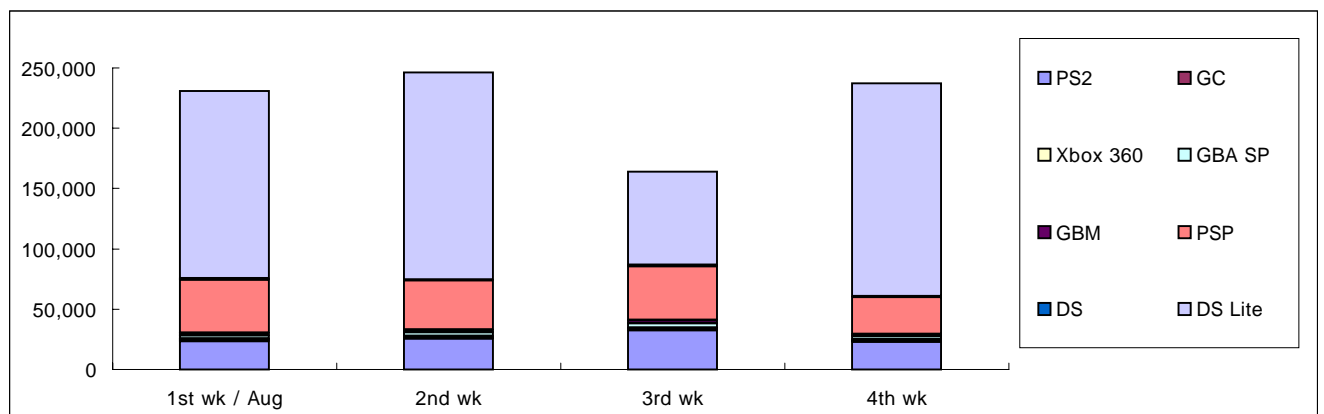

Unit: 100 million yen

	1st wk / Aug	2nd wk	3rd wk	4th wk	Accumulated Sales/Month
Hardware	39.2	41.0	28.9	40.0	149.0
Software	65.7	54.0	48.9	61.6	230.2
Total	104.8	95.0	77.8	101.6	379.3

Units Sold

	1st wk / Aug	2nd wk	3rd wk	4th wk	Accumulated Sales/Month
PS2	23,302	25,727	32,172	23,082	104,283
GC	893	937	1,023	754	3,607
Xbox 360	1,182	1,025	1,517	1,004	4,728
GBA SP	2,680	3,045	3,447	2,538	11,710
GBM	2,039	2,215	2,854	1,705	8,813
PSP	44,262	40,720	44,363	30,741	160,086
DS	793	726	1,129	787	3,435
DS Lite	155,899	171,917	77,414	176,855	582,085
	231,050	246,312	163,919	237,466	878,747