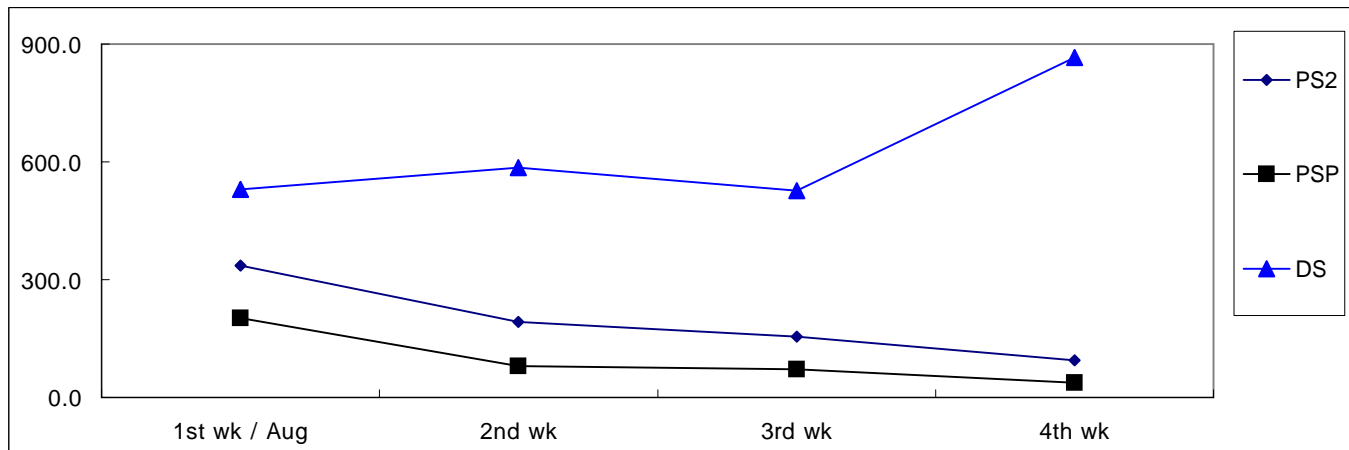

Unit: K (=1000)

	1st wk / Aug	2nd wk	3rd wk	4th wk	Accumulated Sales/Month
PS2	335.9	191.7	154.6	93.8	776.1
PSP	201.4	80.2	71.2	37.9	390.7
DS	530.1	585.8	526.4	865.2	2,507.5
	1,067.4	857.7	752.2	997.0	3,674.3

Genre	Copies Sold	Number of Titles Ranked in TOP 50	Leading Titles
Act	1,221,722	18	New Super Mario Bros., Mario Hoops 3 on 3, Sengoku Basara 2
Other	779,104	6	Shaberu! DS Oryori Navi, Tohoku Daigaku Mirai - Kagaku - Gijutsu - Kyodo - Kenkyu - Center Kawashima Ryuta Kyoju Kanshu: Motto Nou wo Kitaeru Otona no DS Training, Brain Age: Train Your Brain in Minutes a Day
RPG	654,589	5	Final Fantasy III, Growlanser V Generations, Digimon Story
Sim	622,708	5	Tamagotchi Connection: Corner Shop 2, SD Gundam G Generation Portable, Tokimeki Memorial Girl's Side 2nd Kiss
Simu	309,324	4	Jissen Pachi - Slot Hissho - ho! Hokuto no Ken SE, Daito Giken Koshiki Pachi - Slot Simulator: Hiho - den, Jissen Pachi - Slot Hissho - ho! Hokuto no Ken SE Portable
Adv	155,479	5	Kamaitachi no Yoru Triple: Mikazukijima - Jiken no Shinso, Kirarin Revolution: KiraKira Idol Audition, Boku no Natsuyasumi Portable: MushiMushi Hakase to Teppen - yama no Himitsu!!
Act/Sim	127,129	2	Jikkyo Powerful Pro Yakyu 13, Atsumare! Power Pro - kun no DS Koshien
Mix	78,558	1	Rhythm Tengoku
Sht	68,236	1	Star Fox Command
Act/Adv	55,362	2	True Crime: New York City, Pokemon Ranger
Pzl	19,361	1	Sudoku Gridmaster