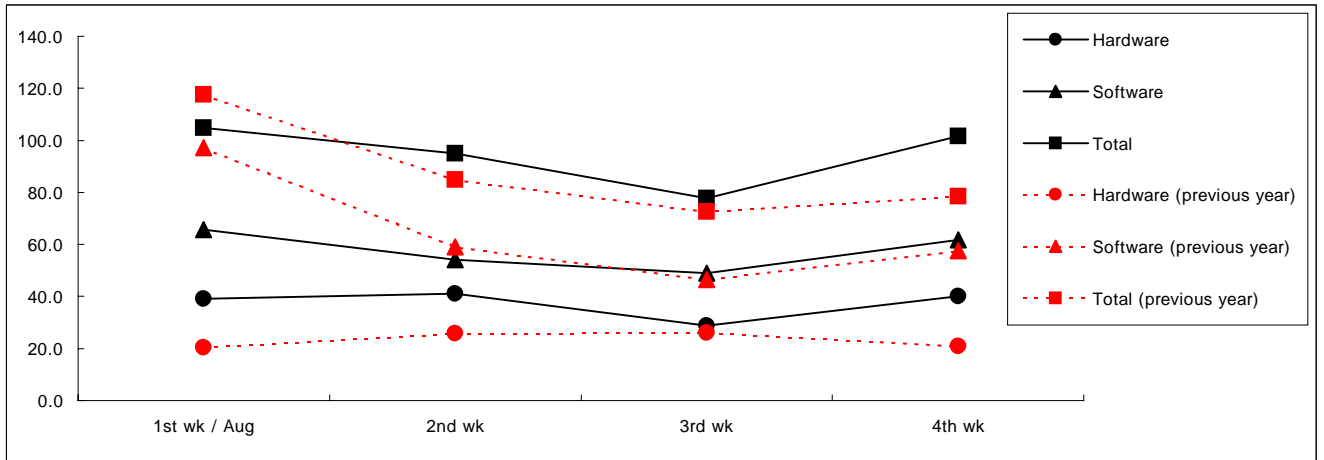

Unit: 100 million yen

	1st wk / Aug	2nd wk	3rd wk	4th wk	Accumulated Sales/Month
Hardware	39.2	41.0	28.9	40.0	149.0
Software	65.7	54.0	48.9	61.6	230.2
Total	104.8	95.0	77.8	101.6	379.3