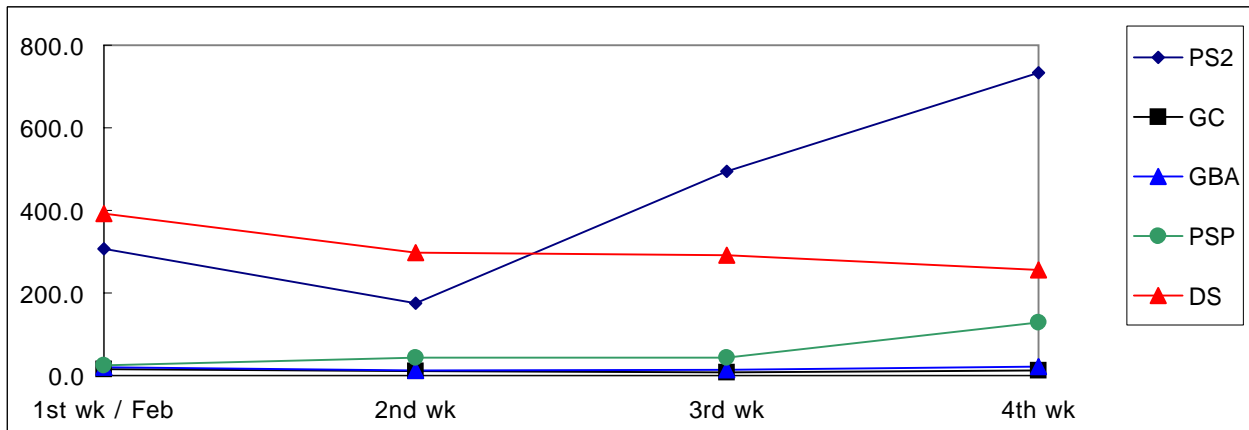

4.

/

Only covering PS2, GC, GBA, PSP, and DS titles that are/were ranked in the weekly TOP 30

Unit: K (=1000)

	1st wk / Feb	2nd wk	3rd wk	4th wk	Accumulated Sales/Month
PS2	307.3	175.5	494.8	733.8	1,711.5
GC	15.5	11.4	7.3	12.3	46.5
GBA	19.8	11.7	14.2	22.2	68.0
PSP	25.5	42.6	44.2	129.0	241.4
DS	392.6	297.6	291.7	255.7	1,237.7
	760.8	538.9	852.3	1,153.2	3,305.1

5.

Genre	Copies Sold	Number of Titles Ranked in TOP 50	Leading Titles
Act	1,258,374	13	Monster Hunter 2 (dos), Samurai Warriors 2, Monster Hunter Freedom
Other	981,855	8	Tohoku Daigaku Mirai - Kagaku - Gijutsu - Kyodo - Kenkyu - Center Kawashima Ryuta Kyoju Kanshu: Motto Nou wo Kitaeru Otona no DS Training, Eigo ga Nigate na Otona no DS Training Eigo-zuke, Animal Crossing: Wild World
RPG	339,444	11	Suikoden V, Bleach: Hanatareshi Yabo, Ar - Toneliko: Sekai no Owari de Utai - tsuzukeru Shoujo
Act/Adv	235,244	4	Onimusha: Dawn of Dreams, Siren 2, Devil May Cry 3 Special Edition
Act/RPG	222,393	4	Dirge of Cerberus - Final Fantasy VII, Eyeshield 21: Max DevilPower!, Mario & Luigi: Partners in Time
Sim	132,184	3	Nobunaga no Yabo: Kakushin, Tamagotchi: Corner Shop, nintendogs: Shiba & Friends/Dachshund & Friends/Chihuahua & Friends
Simu	114,827	2	Tourist Trophy, Daito Giken Koshiki Pachi-Slot Simulator: Osu! Bancho
Sim/RPG	97,456	1	Disgaea 2
Adv	31,723	1	Clannad
Card	22,186	1	Yu-Gi-Oh Duel Monsters EX 2006
Sim/Adv	13,966	1	Gunparade Orchestra: Shiro no Sho - Aomori Penguin Densetsu
Sht	13,076	1	Gradius Collection