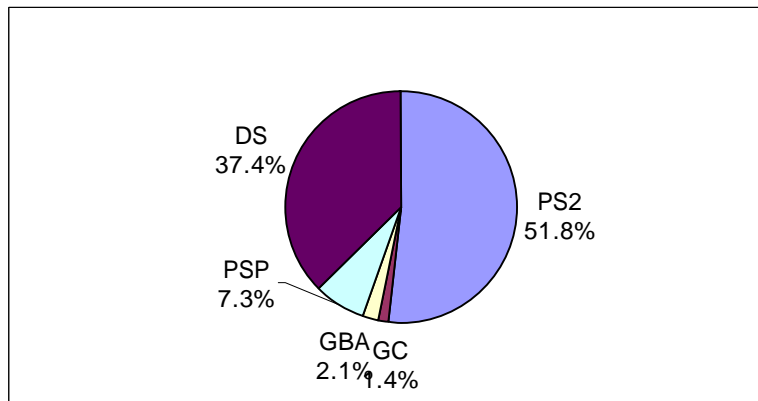

2.

Unit: 100 million yen

	1st wk / Feb	2nd wk	3rd wk	4th wk	Accumulated Sales/Month
Hardware	15.9	13.1	19.2	19.7	68.0
Software	52.7	38.9	58.5	81.2	231.2
Total	68.6	52.0	77.7	100.9	299.2

3.

Units Sold

	1st wk / Feb	2nd wk	3rd wk	4th wk	Accumulated Sales/Month
PS2	25,434	21,869	23,956	25,295	96,554
GC	2,427	2,014	2,036	1,508	7,985
Xbox 360	2,022	1,463	1,212	1,082	5,779
GBA SP	6,539	5,869	5,191	7,334	24,933
GBM	3,658	3,806	3,659	4,079	15,202
PSP	28,665	26,549	28,595	35,865	119,674
DS	19,644	10,196	50,107	39,373	119,320
Total	88,389	71,766	114,756	114,536	389,447

4.

/

Only covering PS2, GC, GBA, PSP, and DS titles that are/were ranked in the weekly TOP 30

Unit: K (=1000)

	1st wk / Feb	2nd wk	3rd wk	4th wk	Accumulated Sales/Month
PS2	307.3	175.5	494.8	733.8	1,711.5
GC	15.5	11.4	7.3	12.3	46.5
GBA	19.8	11.7	14.2	22.2	68.0
PSP	25.5	42.6	44.2	129.0	241.4
DS	392.6	297.6	291.7	255.7	1,237.7
	760.8	538.9	852.3	1,153.2	3,305.1