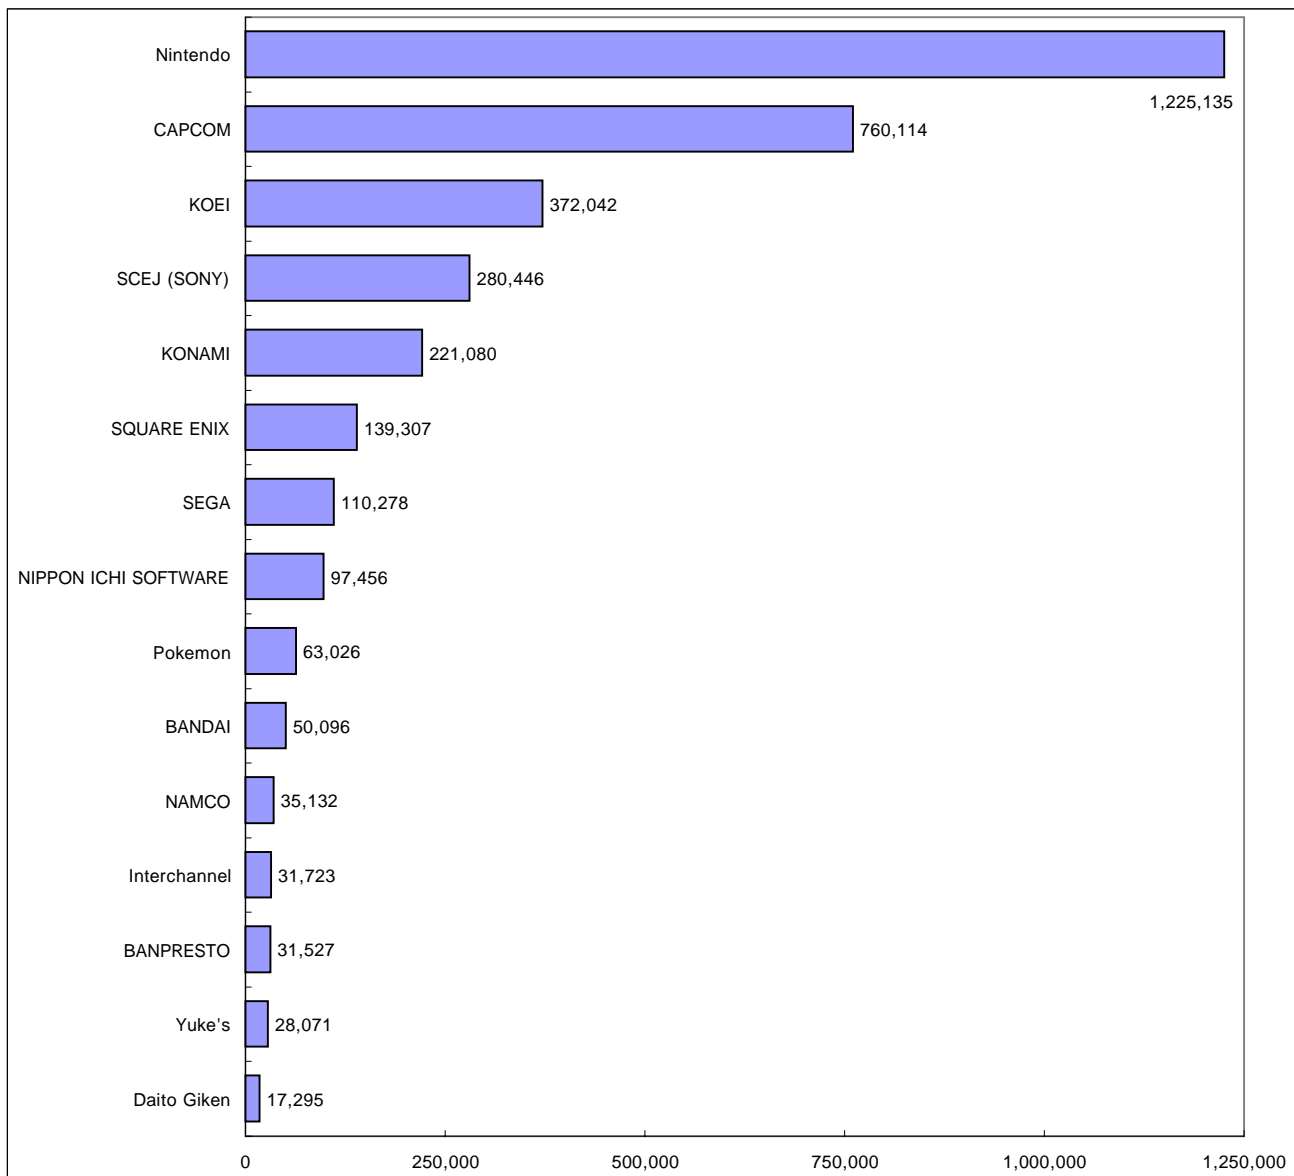

Publisher	Copies Sold	Number of Titles Ranked in TOP 50	Leading Titles
Nintendo	1,225,135	14	Tohoku Daigaku Mirai-Kagaku-Gijutsu-Kyodo-Kenkyu-Center Kawashima Ryuta Kyoju Kanshu: Motto Nou wo Kitaeru Otona no DS Training, Eigo ga Nigate na Otona no DS Training Eigo-zuke, Animal Crossing: Wild World
CAPCOM	760,114	5	Monster Hunter 2 (dos), Monster Hunter Freedom, Onimusha: Dawn of Dreams
KOEI	372,042	2	Samurai Warriors 2, Nobunaga no Yabo: Kakushin
SCEJ (SONY)	280,446	7	Tourist Trophy, Siren 2, Bleach: Hanatareshi Yabo
KONAMI	221,080	4	Suikoden V, World Soccer Winning Eleven 9 Bonus Pack, Yu-Gi-Oh Duel Monsters EX 2006
SQUARE ENIX	139,307	3	Dirge of Cerberus - Final Fantasy VII, Kingdom Hearts II, Kingdom Hearts - Final Mix [Ultimate Hits]
SEGA	110,278	4	Initial D: Street Stage, Bleach DS: Soten ni Kakeru Unmei, Tohoku Daigaku Mirai-Kagaku-Gijutsu-Kyodo-Kenkyu-Center Kawashima Ryuta Kyoju Kanshu: Nou-ryoku Trainer Portable
NIPPON ICHI SOFTWARE	97,456	1	Disgaea 2
Pokemon	63,026	3	Pokemon Fushigi no Dungeon: Ao no Kyujotai, Pokemon Fushigi no Dungeon: Aka no Kyujotai, Pocket Monster Emerald
BANDAI	50,096	2	Tamagotchi: Corner Shop, Naruto: Narutimate Hero 3
NAMCO	35,132	1	Unou no Tatsujin: Sokai! Machigai Museum
Interchannel	31,723	1	Clannad
BANPRESTO	31,527	1	Ar-Toneliko: Sekai no Owari de Utai-tsuzukeru Shoyo
Yuke's	28,071	1	WWE SmackDown! vs. Raw 2006
Daito Giken	17,295	1	Daito Giken Koshiki Pachi-Slot Simulator: Osu! Bancho