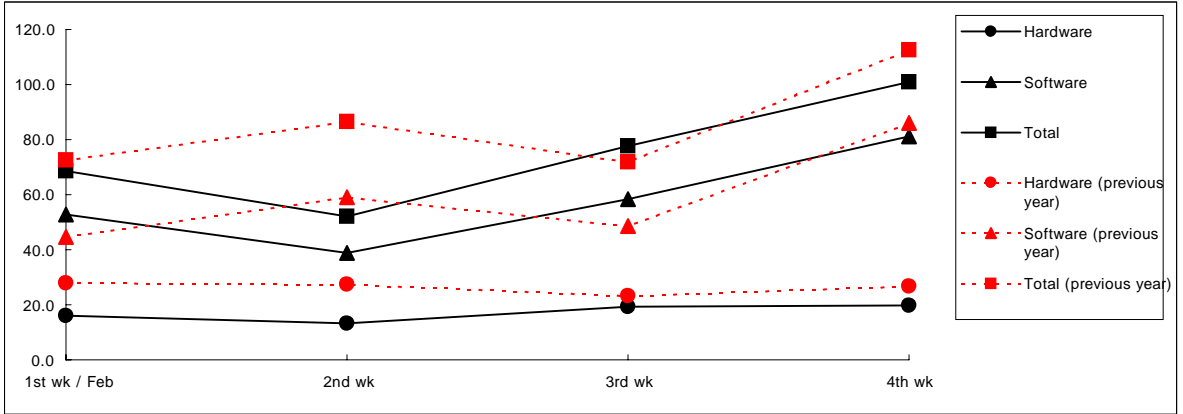

2.

Unit: 100 million yen

	1st wk / Feb	2nd wk	3rd wk	4th wk	Accumulated Sales/Month
Hardware	15.9	13.1	19.2	19.7	68.0
Software	52.7	38.9	58.5	81.2	231.2
Total	68.6	52.0	77.7	100.9	299.2