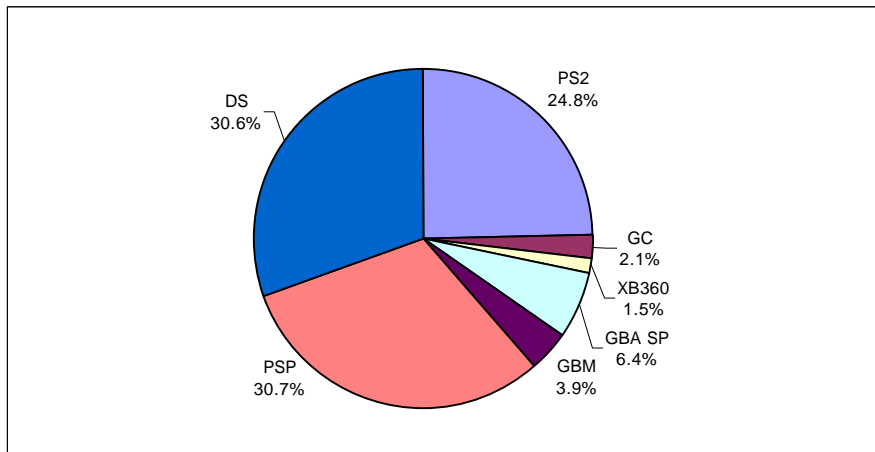

2.

Unit: 100 million yen

	1st wk / Feb	2nd wk	3rd wk	4th wk	Accumulated Sales/Month
Hardware	15.9	13.1	19.2	19.7	68.0
Software	52.7	38.9	58.5	81.2	231.2
Total	68.6	52.0	77.7	100.9	299.2

3.

Units Sold

	1st wk / Feb	2nd wk	3rd wk	4th wk	Accumulated Sales/Month
PS2	25,434	21,869	23,956	25,295	96,554
GC	2,427	2,014	2,036	1,508	7,985
Xbox 360	2,022	1,463	1,212	1,082	5,779
GBA SP	6,539	5,869	5,191	7,334	24,933
GBM	3,658	3,806	3,659	4,079	15,202
PSP	28,665	26,549	28,595	35,865	119,674
DS	19,644	10,196	50,107	39,373	119,320
Total	88,389	71,766	114,756	114,536	389,447

4.

/

Only covering PS2, GC, GBA, PSP, and DS titles that are/were ranked in the weekly TOP 30

Unit: K (=1000)

	1st wk / Feb	2nd wk	3rd wk	4th wk	Accumulated Sales/Month
PS2	307.3	175.5	494.8	733.8	1,711.5
GC	15.5	11.4	7.3	12.3	46.5
GBA	19.8	11.7	14.2	22.2	68.0
PSP	25.5	42.6	44.2	129.0	241.4
DS	392.6	297.6	291.7	255.7	1,237.7
	760.8	538.9	852.3	1,153.2	3,305.1