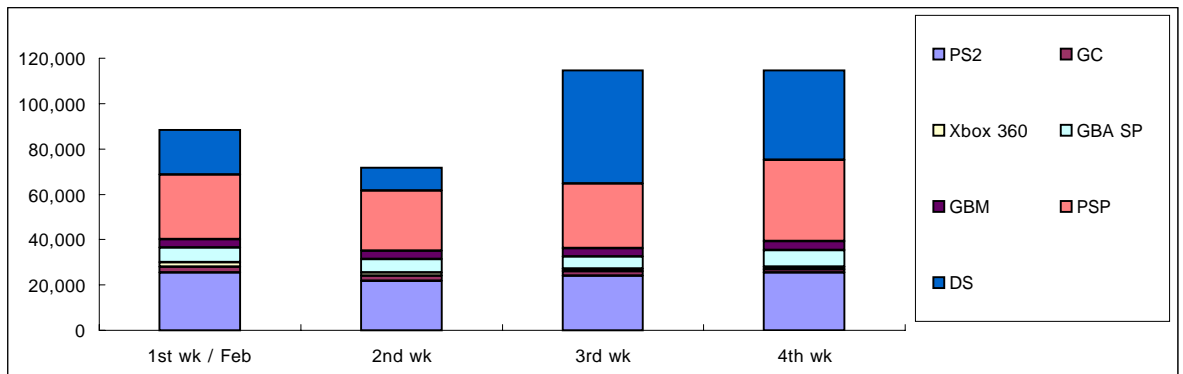

2.

Unit: 100 million yen

	1st wk / Feb	2nd wk	3rd wk	4th wk	Accumulated Sales/Month
Hardware	15.9	13.1	19.2	19.7	68.0
Software	52.7	38.9	58.5	81.2	231.2
Total	68.6	52.0	77.7	100.9	299.2

3.

Units Sold

	1st wk / Feb	2nd wk	3rd wk	4th wk	Accumulated Sales/Month
PS2	25,434	21,869	23,956	25,295	96,554
GC	2,427	2,014	2,036	1,508	7,985
Xbox 360	2,022	1,463	1,212	1,082	5,779
GBA SP	6,539	5,869	5,191	7,334	24,933
GBM	3,658	3,806	3,659	4,079	15,202
PSP	28,665	26,549	28,595	35,865	119,674
DS	19,644	10,196	50,107	39,373	119,320
Total	88,389	71,766	114,756	114,536	389,447

4.

/

Only covering PS2, GC, GBA, PSP, and DS titles that are/were ranked in the weekly TOP 30

Unit: K (=1000)

	1st wk / Feb	2nd wk	3rd wk	4th wk	Accumulated Sales/Month
PS2	307.3	175.5	494.8	733.8	1,711.5
GC	15.5	11.4	7.3	12.3	46.5
GBA	19.8	11.7	14.2	22.2	68.0
PSP	25.5	42.6	44.2	129.0	241.4
DS	392.6	297.6	291.7	255.7	1,237.7
	760.8	538.9	852.3	1,153.2	3,305.1