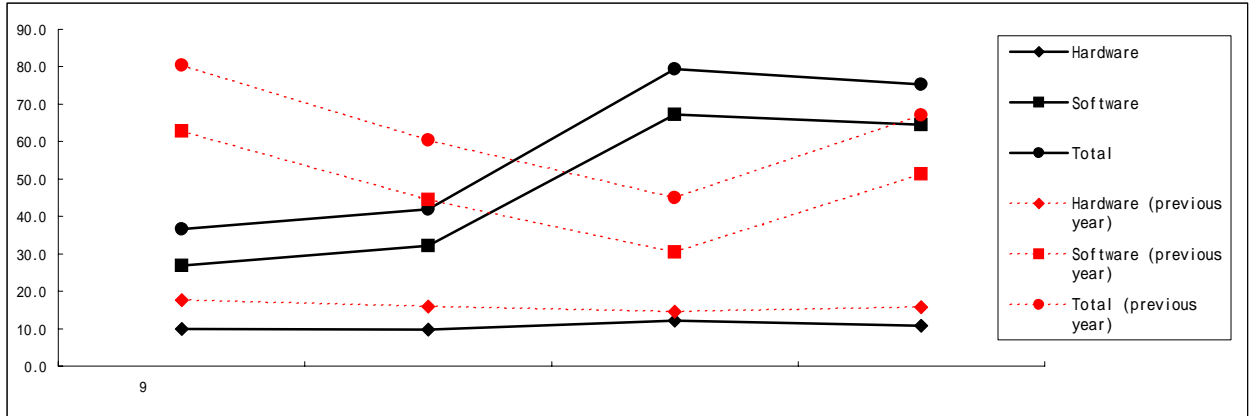

2.

: 1

	9				
Hardware	9.9	9.7	12.1	10.8	42.5
Software	26.8	32.2	67.3	64.5	190.8
Total	36.6	41.9	79.4	75.2	233.2