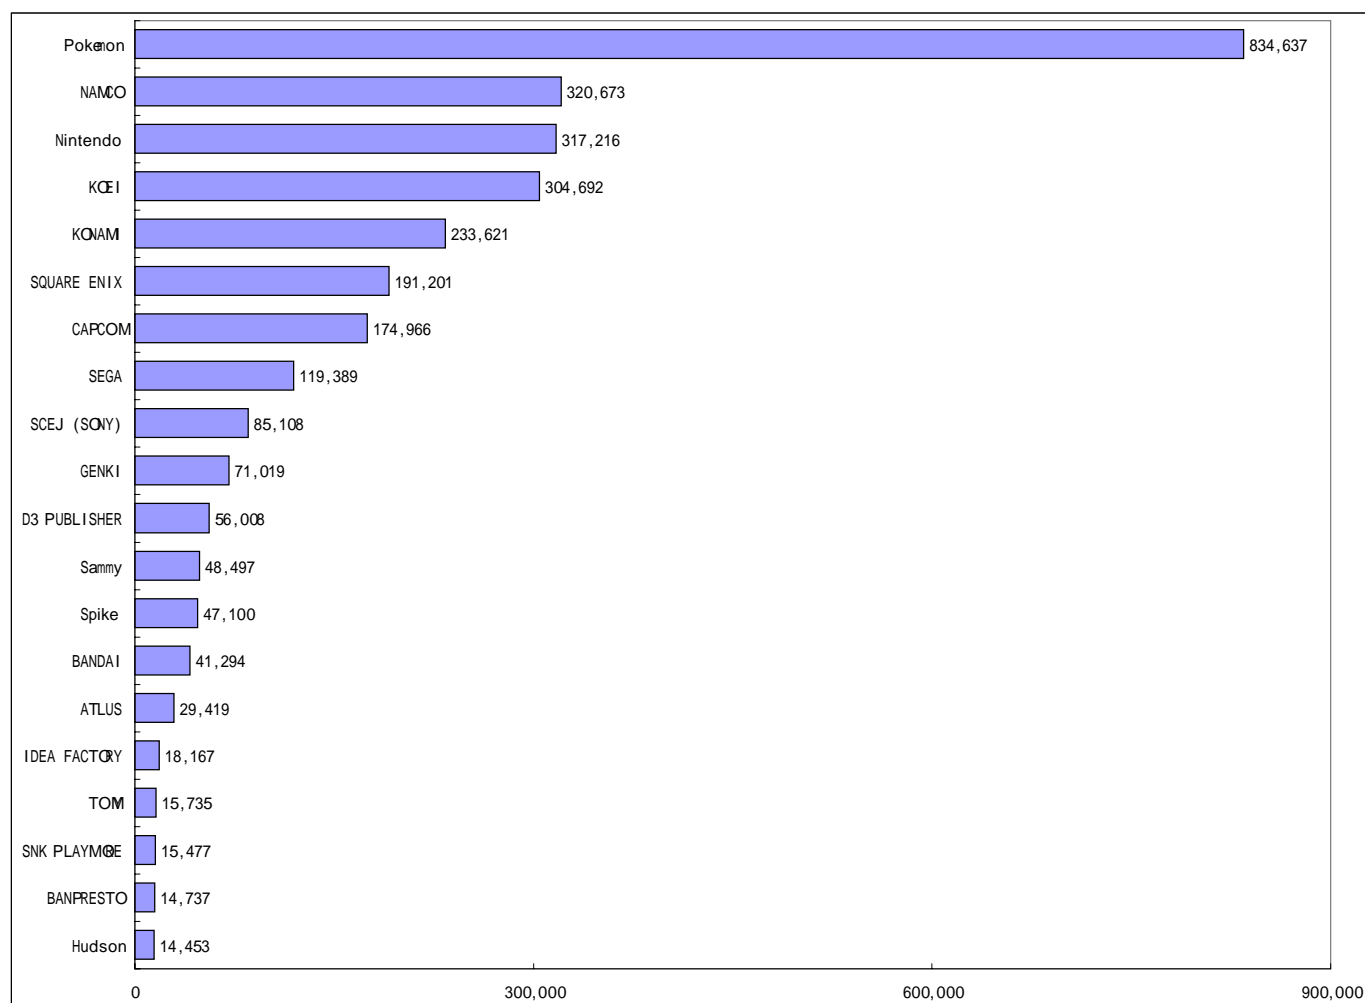

TOP50	
Pokemon	834,637	2	Pocket Monster Emerald, Pocket Monster Fire Red/Leaf Green
NAMCO	320,673	3	Tales of Symphonia, Kotoba no Puzzle Mojipttan [PlayStation 2 the Best], Taiko no Tatsujin: Atsumare! Matsuri da!! Yondaim e
Nintendo	317,216	9	Famicom Mini: Super Mario Brothers 2, Classic NES Series: Zelda II Mario Pinball Land
KOEI	304,692	3	Samurai Warriors: Xtreme Legends, Taiko Risshiden V, Angelique Etoile
KONAMI	233,621	7	World Soccer Winning Eleven 8, Suikoden IV, Tennis no Ouji-sama: Saikyo Team wo Kessei seyo!
SQUARE ENIX	191,201	3	Final Fantasy XI: Chains of Promathia, Full Metal Alchemist 2: Akaki Elixir no Akuma, Final Fantasy I+II Dawn of Souls
CAPCOM	174,966	3	Resident Evil Outbreak File # 2, Viewtiful Joe: Aratanaru Ki bo, Rockman EXE 4.5 Real Operation
SEGA	119,389	2	Blood Will Tell, Sakura Taisen V Episode 0: Koya no Samurai Musume
SCE J (SONY)	85,108	4	Dokodemo Issho: Toro to Ippai, Prince of Persia: The Sands of Time, F1 04
GENKI	71,019	1	Kengo 3
D3 PUBLISHER	56,008	3	Simp le 2000 Series Vol. 61: The One-Chanbara, Simp le 2000 Series Vol. 60: The Tokusatsu Henshin Hero, Simp le 2000 Series Vol. 58: The Gekai
Sammy	48,497	1	Jissen Pachislot Hissho-ho! Hokuto no Ken
Spike	47,100	1	King of Colosseum II
BANDAI	41,294	2	Full Metal Alchemist: Dream Carnival, Konjiki no Gash Bell!! Yujo Tag Battle Full Power
ATLUS	29,419	1	Kuron Yom a Gakuen-ki
IDEA FACTORY	18,167	1	Spectral Force: Radical Elements
TOMY	15,735	1	Naruto: Naruto RPG Uketsugareshi Hi no Ishi
SNK PLAYMORE	15,477	1	King of Fighters: Maximum Impact
BANPRESTO	14,737	1	Summon Night: Craft Sword Monogatari 2
Hudson	14,453	1	Bobobo Bobobo: Bakuto Hajke Taisen