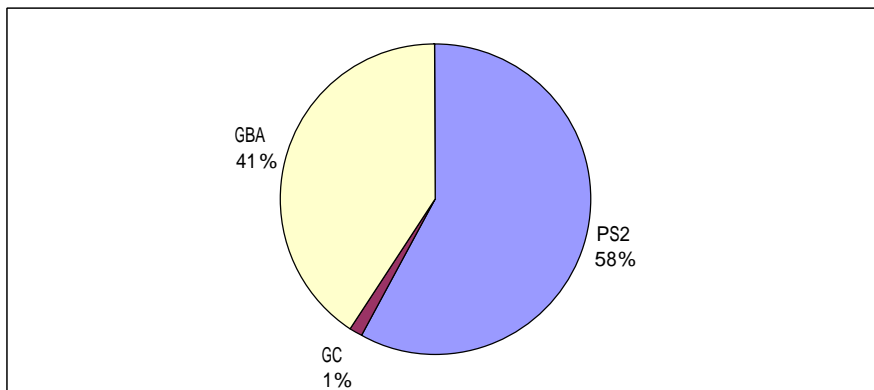

2.

: 1

	9				
Hardware	9.9	9.7	12.1	10.8	42.5
Software	26.8	32.2	67.3	64.5	190.8
Total	36.6	41.9	79.4	75.2	233.2

3.

	9				
PS2	28,216	29,817	28,617	27,574	114,224
Xbox	233	259	184	266	942
GC	6,970	5,966	5,585	6,229	24,750
GBA	2,116	1,764	955	942	5,777
GBA SP	28,415	25,781	63,500	49,541	167,237
	65,950	63,587	98,841	84,552	312,930

4. /

\*Only covering PS2, GC, and GBA titles that are/were ranked in the weekly TOP 30

	9				
PS2	165.4	290.2	501.1	683.8	1,640.5
GC	12.0	9.0	7.7	8.1	36.8
GBA	128.0	96.1	708.2	226.3	1,158.6
	305.5	395.2	1,217.0	918.2	2,835.9