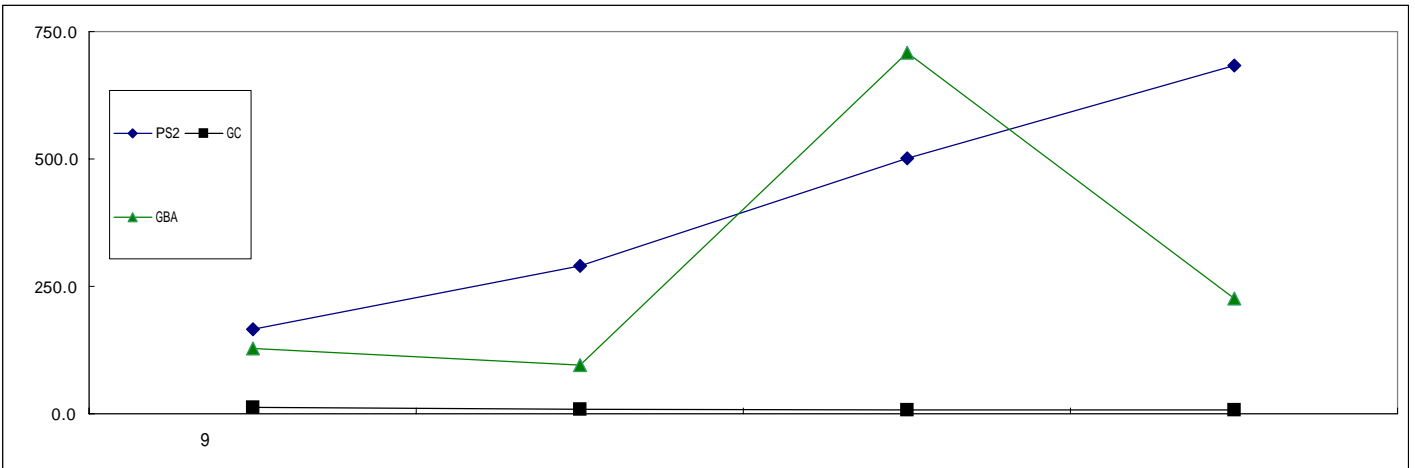

4. /

*Only covering PS2, GC, and GBA titles that are/were ranked in the weekly TOP 30

	9				
PS2	165.4	290.2	501.1	683.8	1,640.5
GC	12.0	9.0	7.7	8.1	36.8
GBA	128.0	96.1	708.2	226.3	1,158.6
	305.5	395.2	1,217.0	918.2	2,835.9