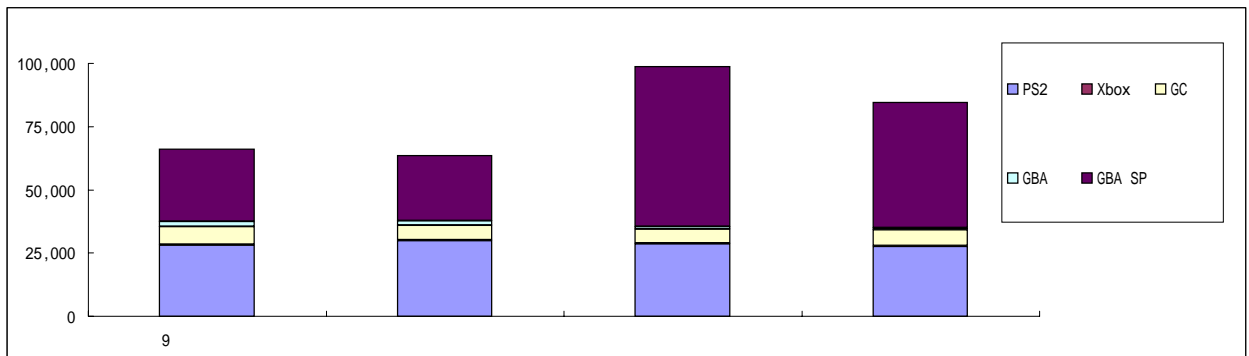

2.

: 1

	9				
Hardware	9.9	9.7	12.1	10.8	42.5
Software	26.8	32.2	67.3	64.5	190.8
Total	36.6	41.9	79.4	75.2	233.2

3.

	9				
PS2	28,216	29,817	28,617	27,574	114,224
Xbox	233	259	184	266	942
GC	6,970	5,966	5,585	6,229	24,750
GBA	2,116	1,764	955	942	5,777
GBA SP	28,415	25,781	63,500	49,541	167,237
	65,950	63,587	98,841	84,552	312,930