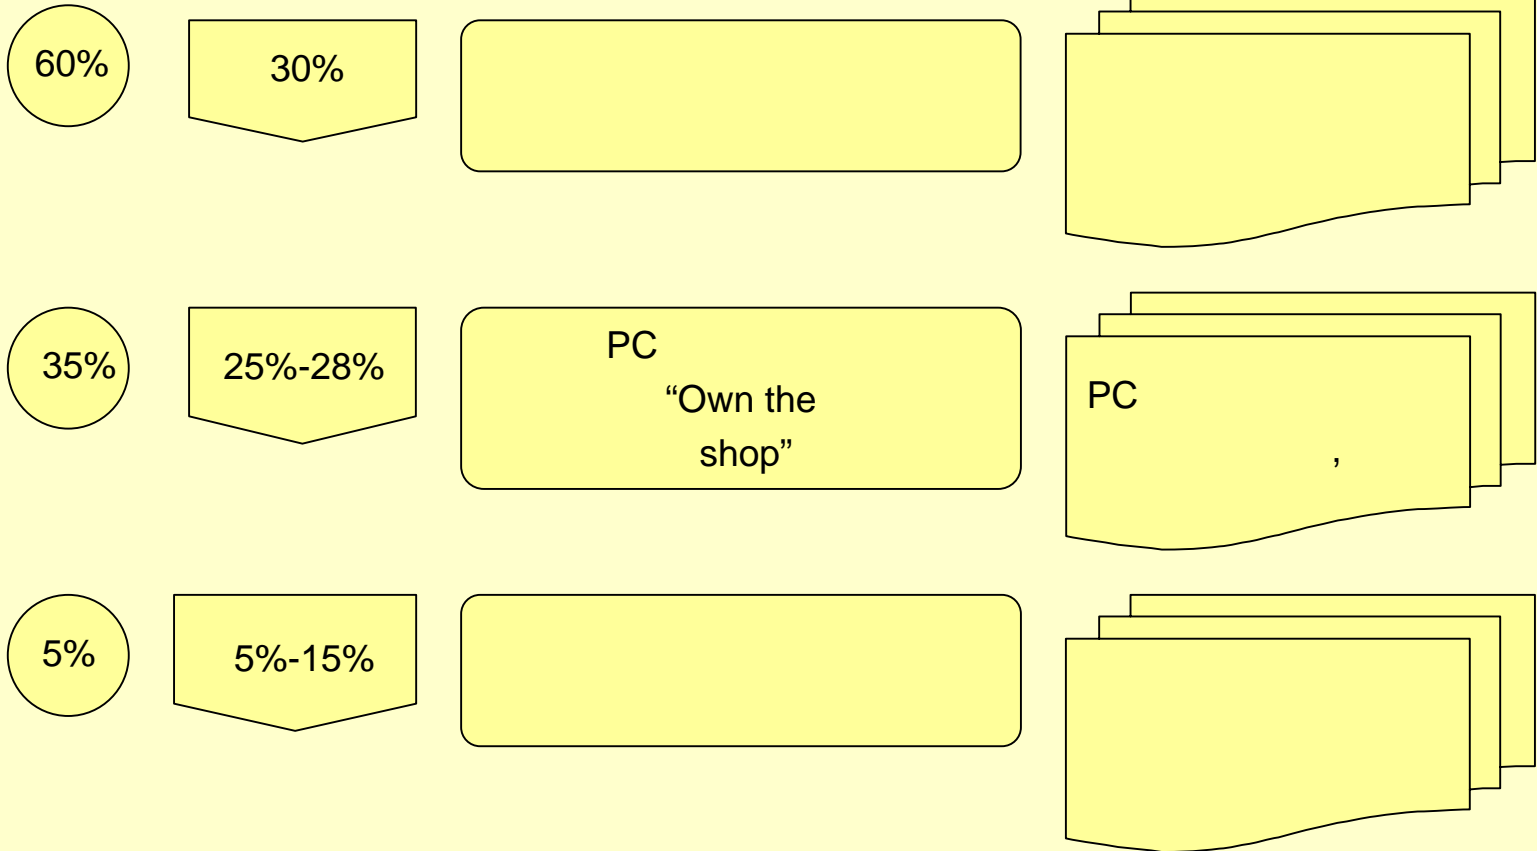

Keeping the Good Relationship

needs

; (I)

Game Quality

2
■ ; 2
3D ,
■ :
■ 가 :

Operator's Capability

;(II)

PC