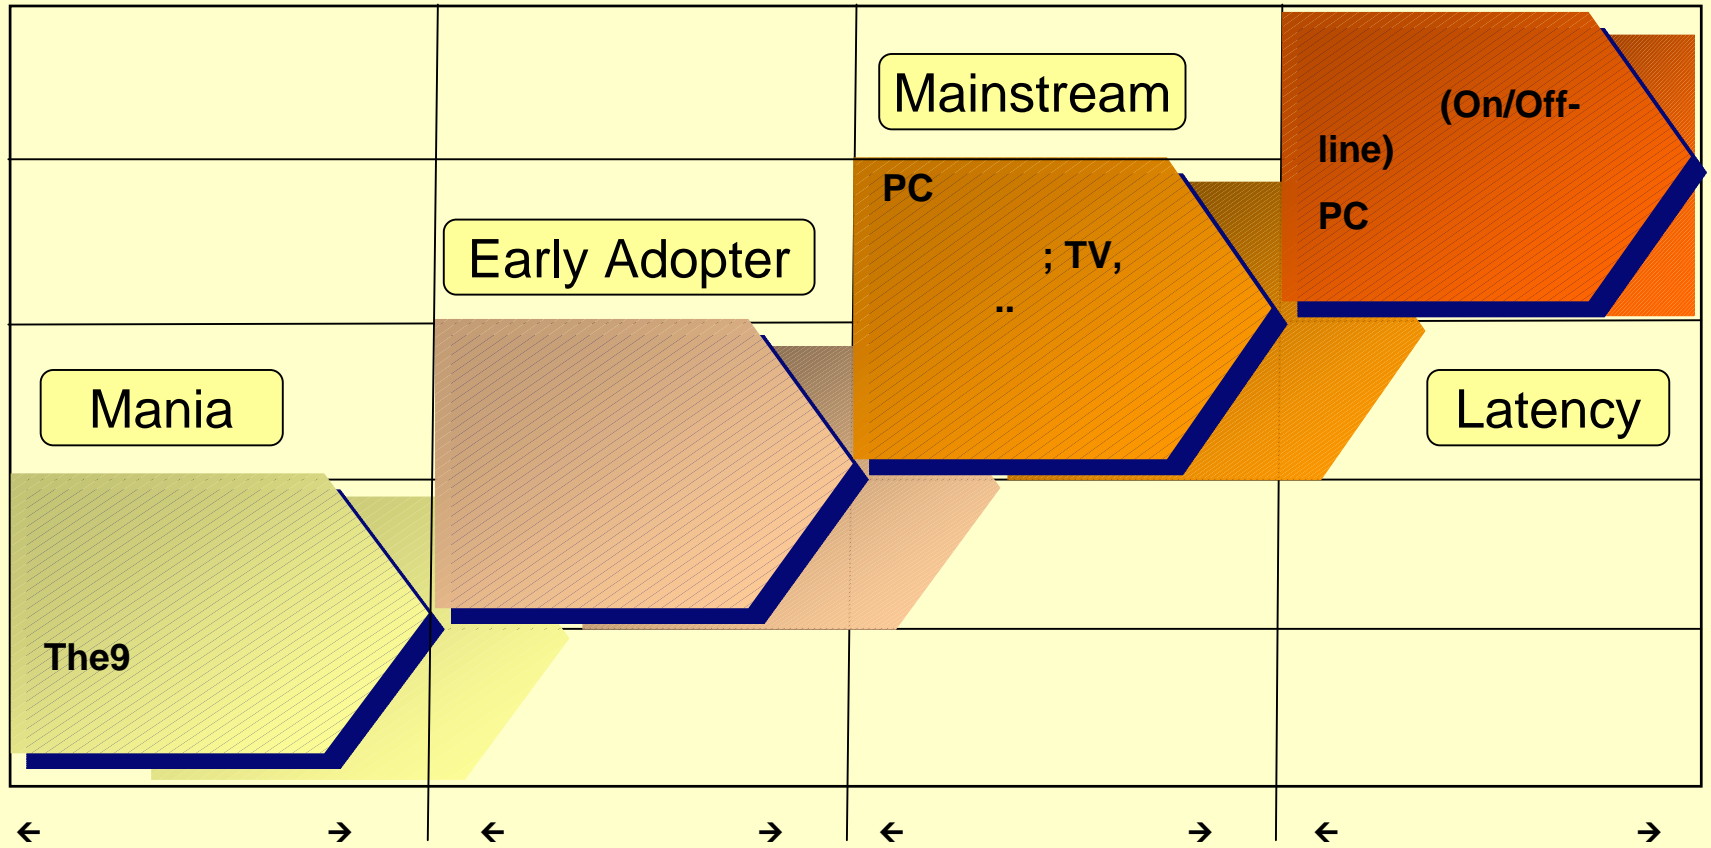

Keeping the Good Relationship

needs

; (I)

Game Quality

2
■ ; 2
3D ,
■ :
■ 가 :

Operator's Capability

;(II)

PC