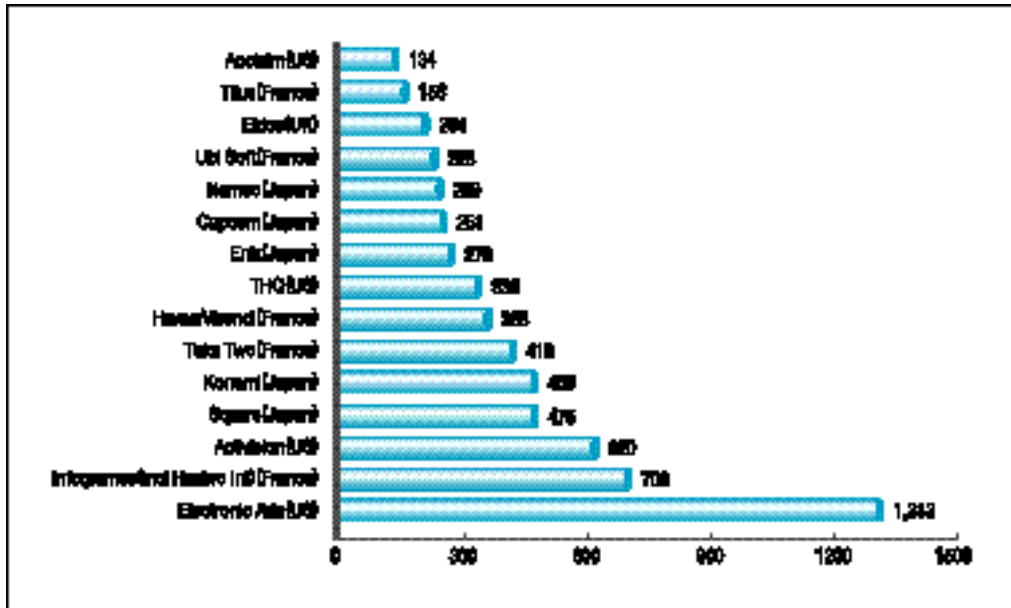

< 4-3-2-02> Top ( ): 2000

1E = 1.4$ (1,600)
: Mirill Lynch, 2001 DTI spectrum, 2003