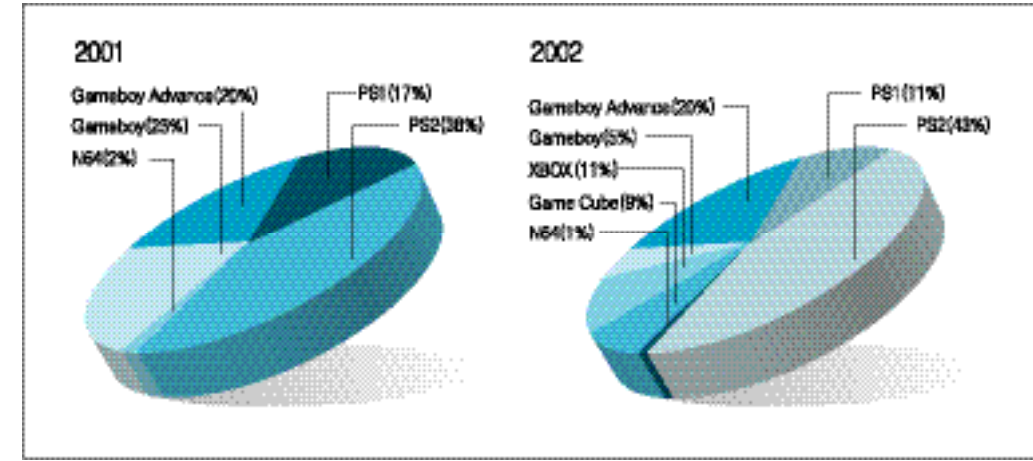

< 4-3-1-10> : 2001/2002