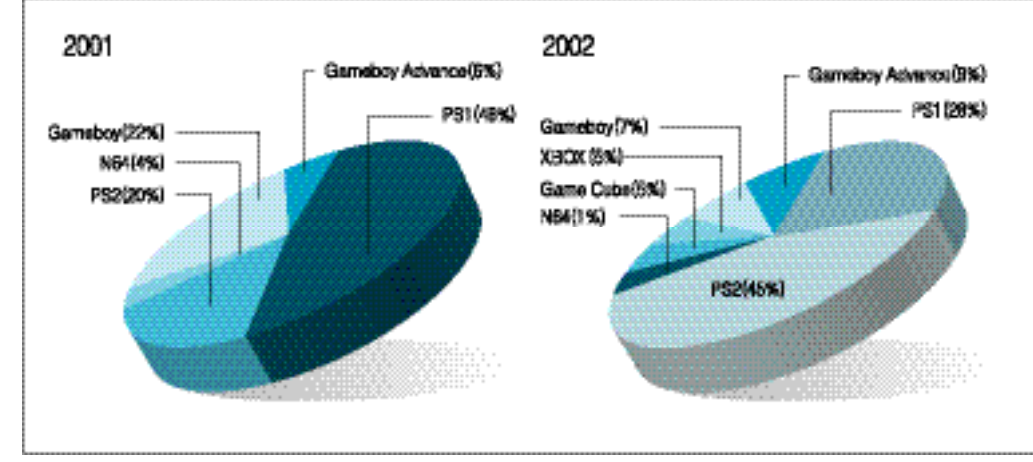

< 4-3-1-11> : 2001/2002

4

(2002)
ELSFA(The Entertainment & Leisure Software Publishers Association)
(2002) 13% 가 2 2,900
PS2, X-BOX, NGC, GBA
2002 2/4 PS2 250 , GBA 50 ,
X-BOX 40 , NGC 60 가